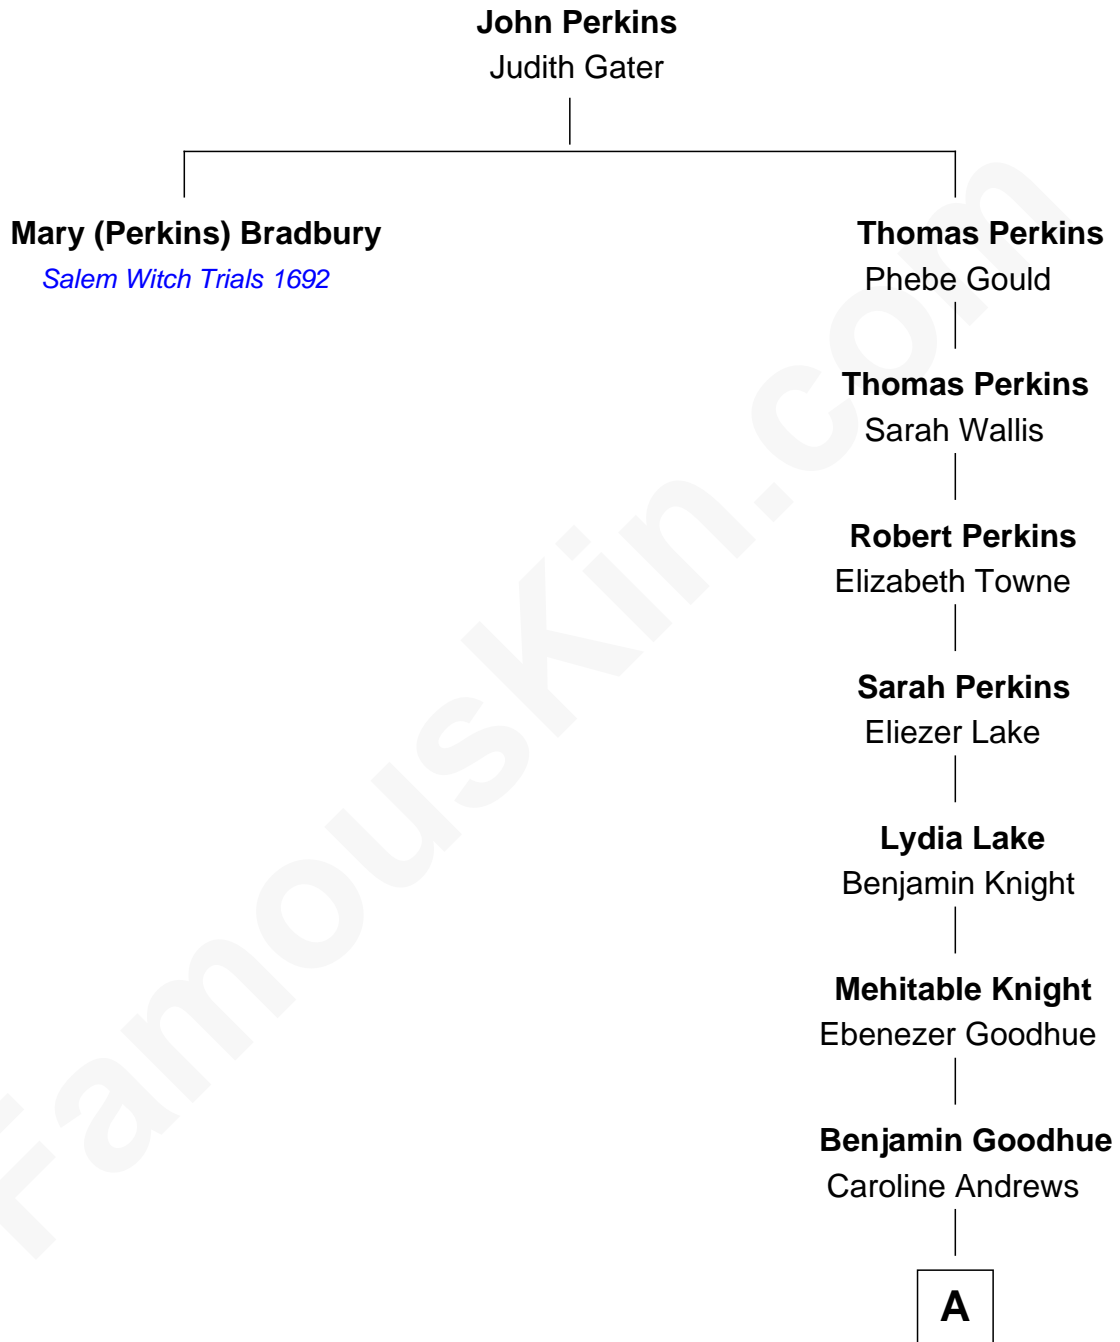

FamousKin.com Relationship Chart of

Mary (Perkins) Bradbury
Convicted of Witchcraft, Salem 1692

6th great-grandaunt of

Grace (Goodhue) Coolidge
First Lady of President Calvin Coolidge

A

Andrew Issacler Goodhue

Lemira A. Barrett

Grace (Goodhue) Coolidge

First Lady of Calvin Coolidge

FamousKin.com