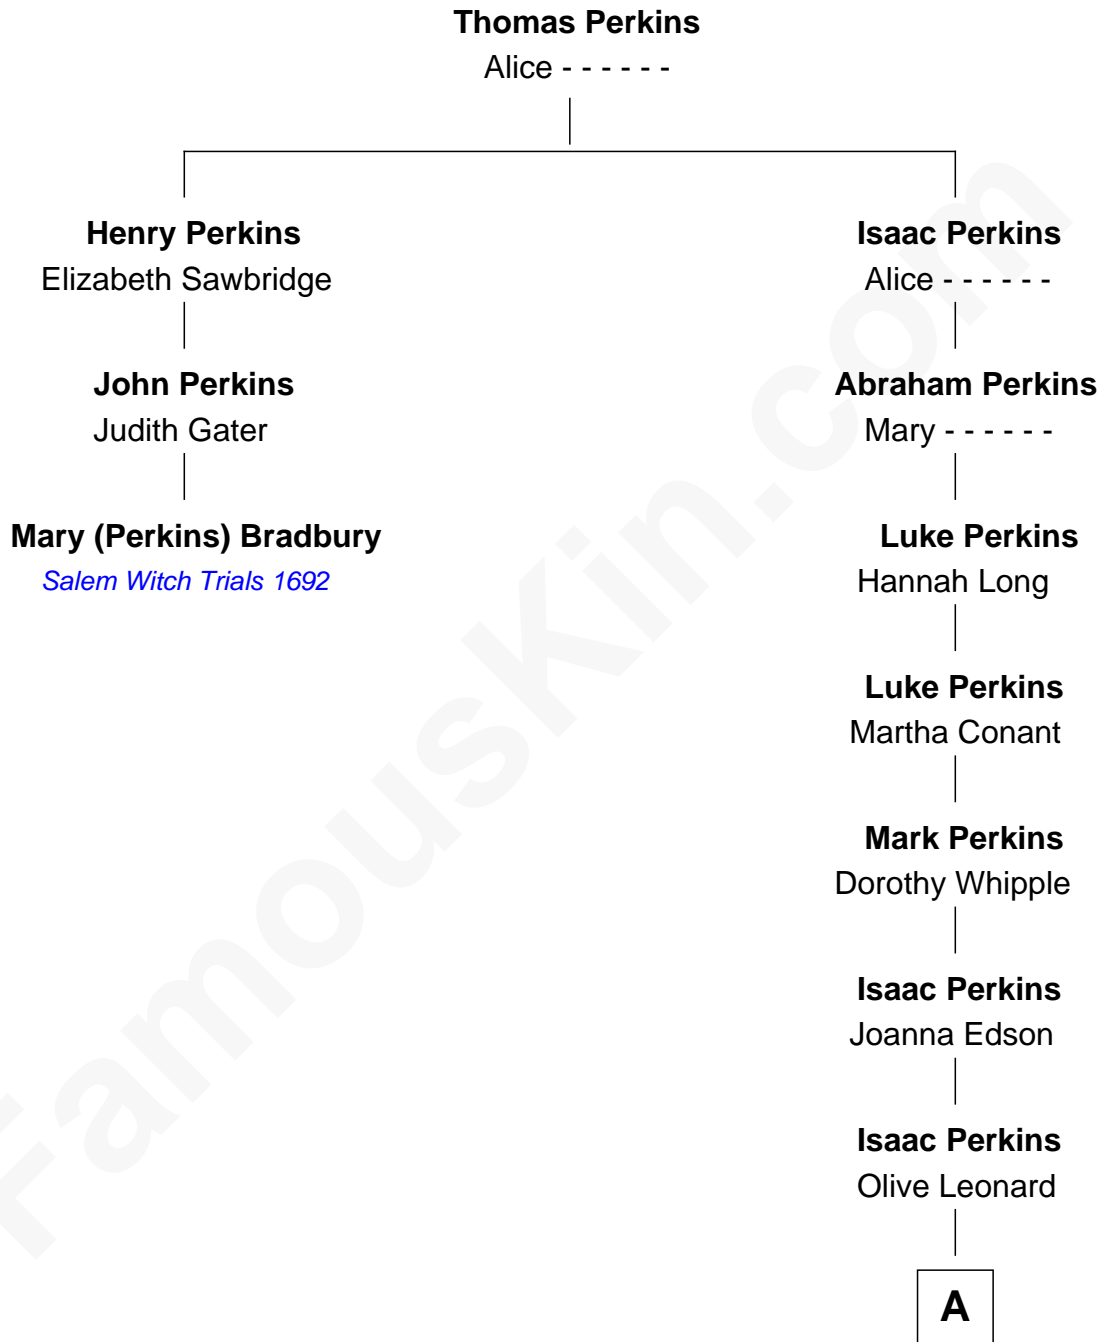

# FamousKin.com Relationship Chart of

**Mary (Perkins) Bradbury**  
*Convicted of Witchcraft, Salem 1692*

2nd cousin 9 times removed of

**Anthony Perkins**  
*Movie Actor*

**A**

**Apollos Perkins**

Welthea Porter

**Dr. Henry Phelps Perkins**

Stella Lucretia Burnham

**Henry Phelps Perkins**

Helen Virginia Anthony

**Osgood Perkins**

Janet Esselstyn Rane

**Anthony Perkins**

*Movie Actor*