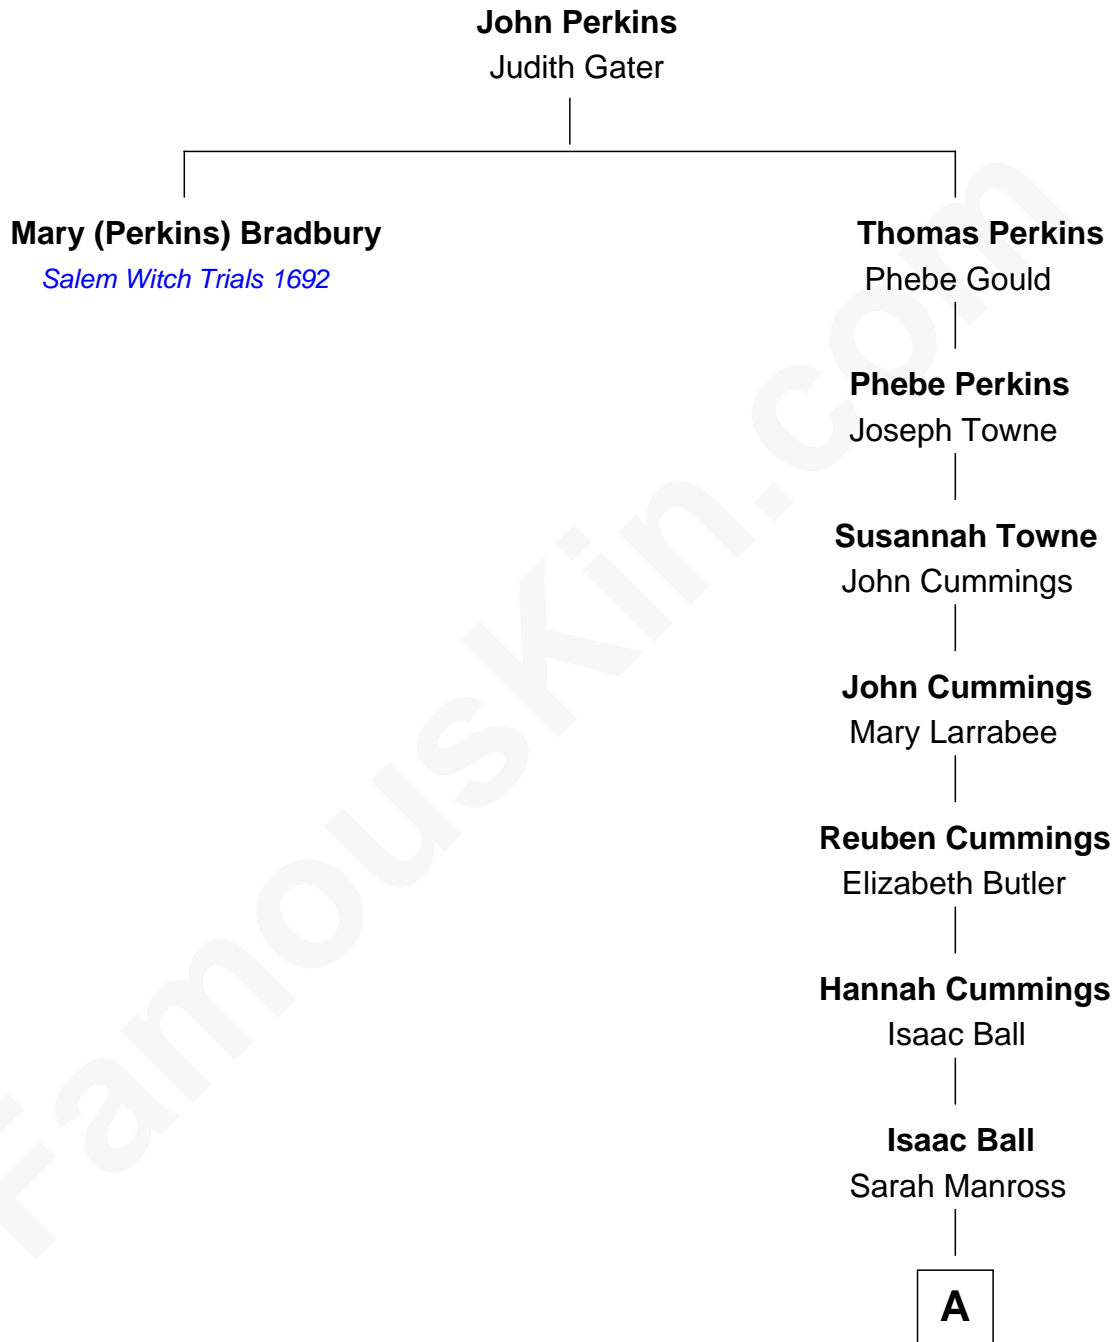

# FamousKin.com Relationship Chart of

**Mary (Perkins) Bradbury**  
*Convicted of Witchcraft, Salem 1692*

8th great-grandaunt of

**Lucille Ball**  
*TV Actress - "I Love Lucy"*

**A**

—  
**Clinton Manross Ball**

Cynthia T. Dale

—  
**Jasper Clinton Ball**

Nellie Rebecca Durrell

—  
**Henry Durrell Ball**

Desiree Evelyn Hunt

—  
**Lucille Ball**

*TV Actress - "I Love Lucy"*

FamousKin.com