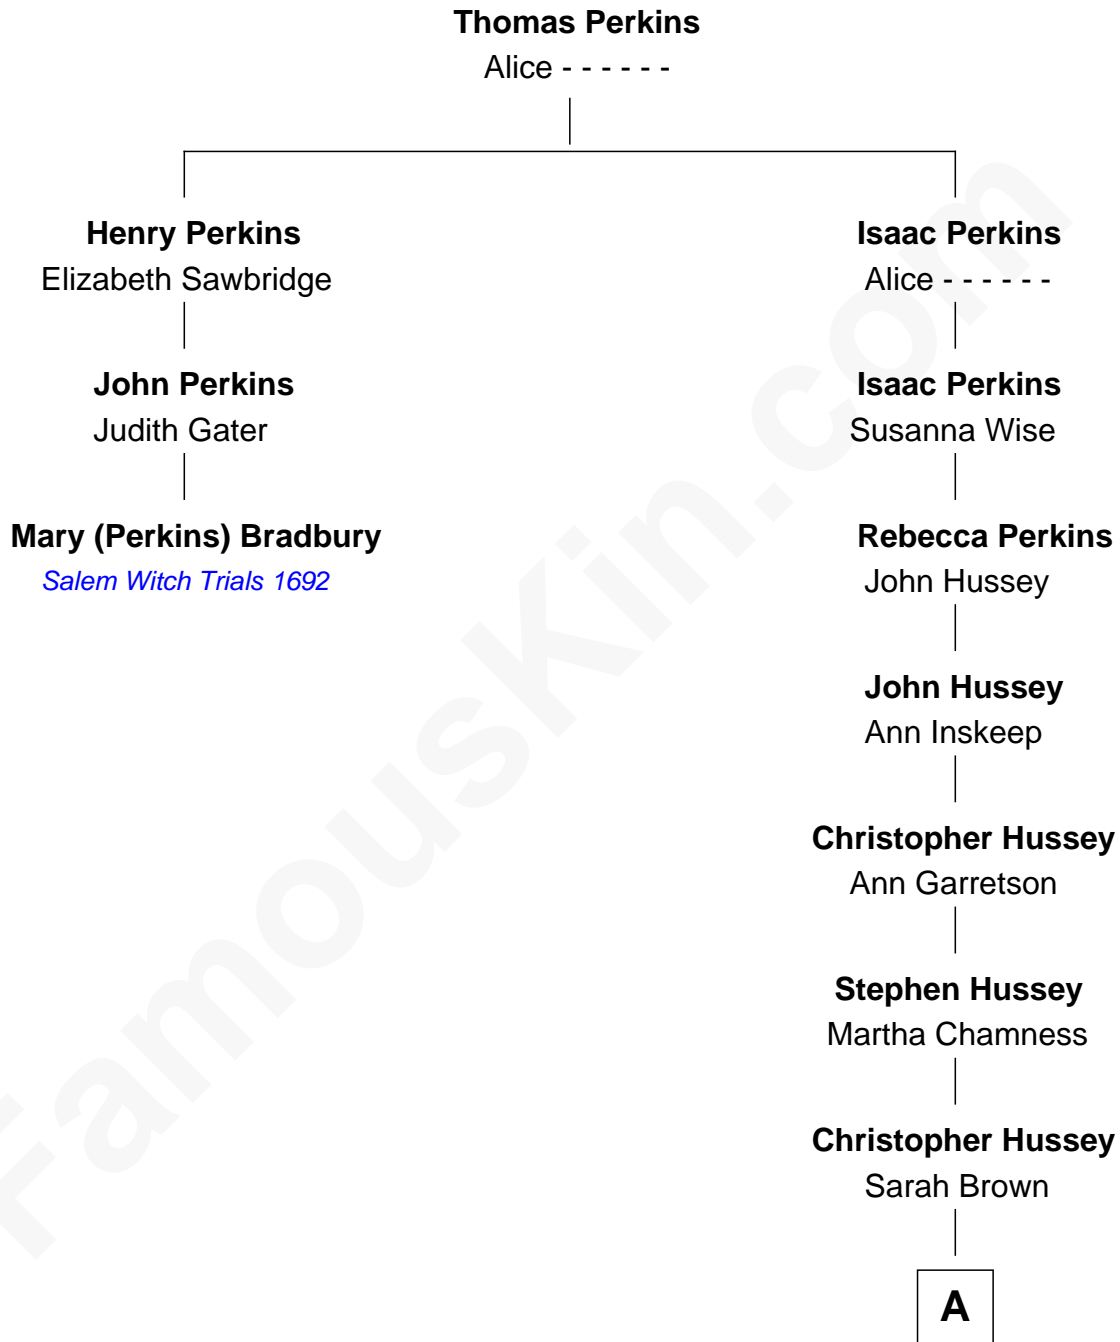

FamousKin.com Relationship Chart of

Mary (Perkins) Bradbury
Convicted of Witchcraft, Salem 1692

2nd cousin 10 times removed of

James Dean
Movie Actor

A

|
Sarah Hussey

Isaac Williams

|
Betty Williams

David Smithson

|
Adeline Smithson

Edward Woollen

|
Emma Woollen

Charles Desco Dean

|
Winton A. Dean

Mildred Marie Wilson

|
James Dean