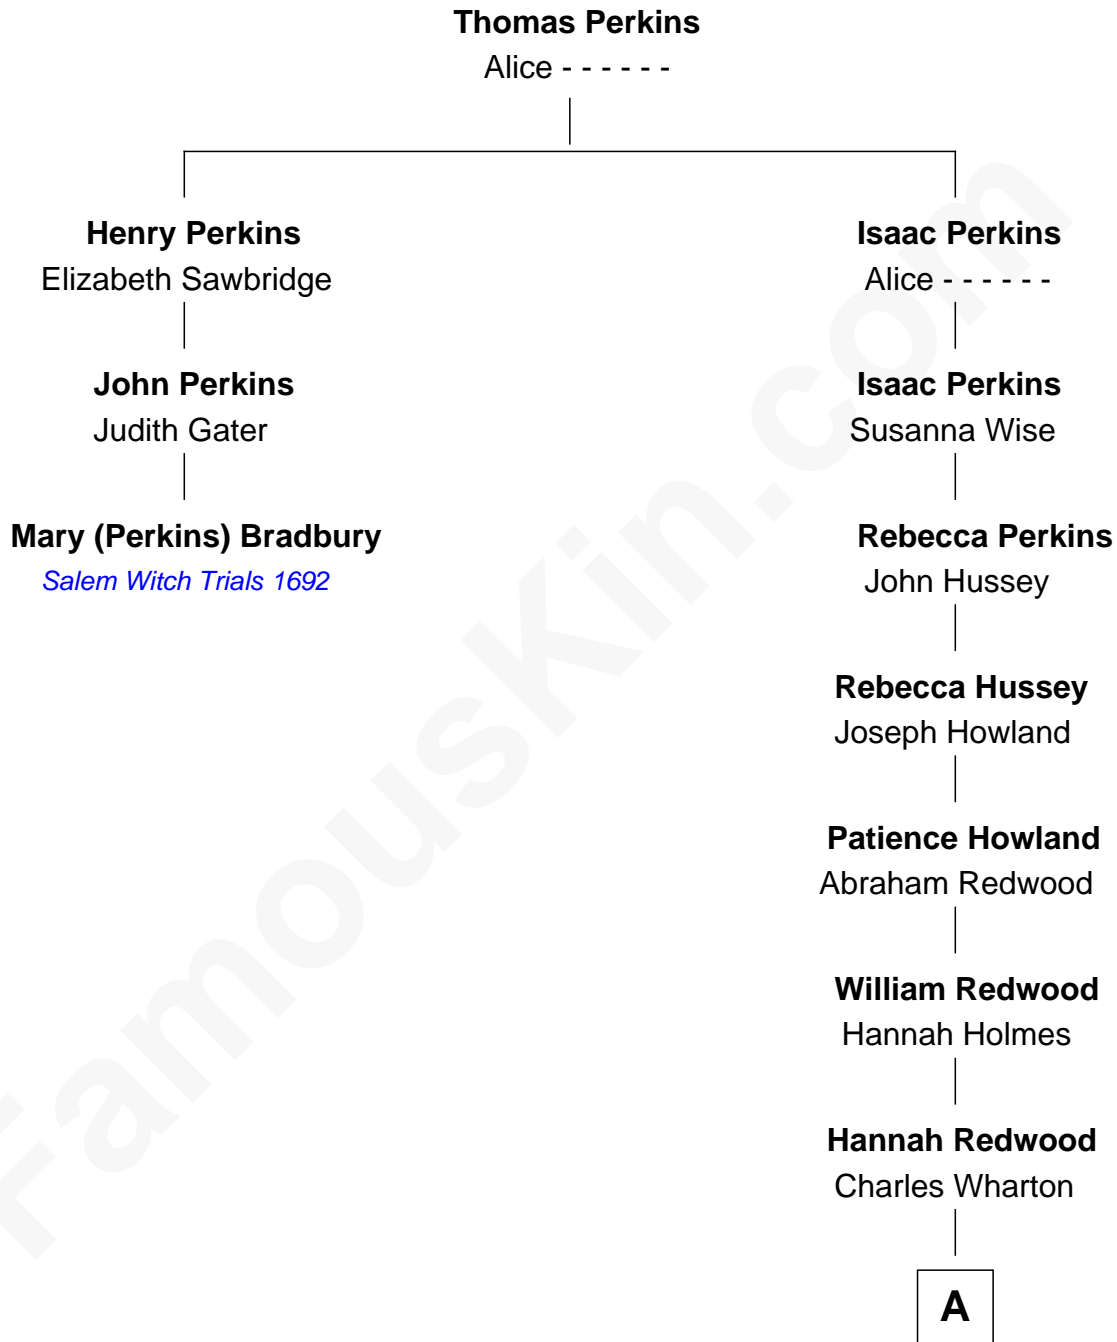

## Relationship Chart of

### Mary (Perkins) Bradbury

*Convicted of Witchcraft, Salem 1692*

2nd cousin 6 times removed of

**Joseph Wharton**

*Founder of the Wharton School of Business*

**A**

William Wharton

Deborah Fisher