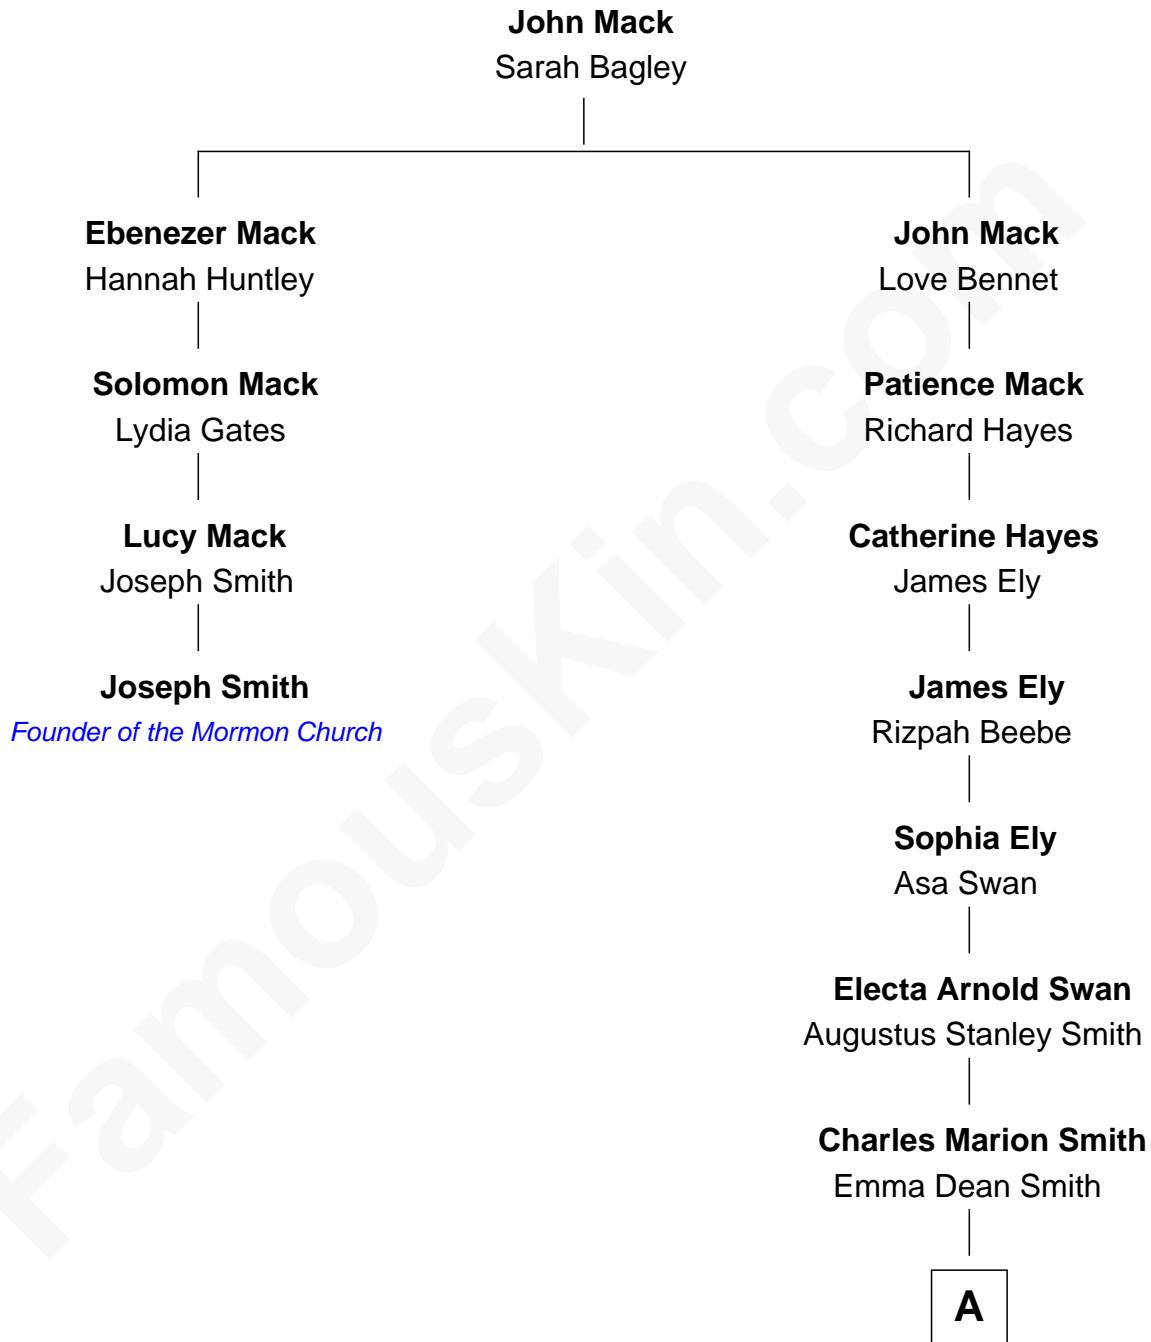

FamousKin.com

Relationship Chart of

Joseph Smith

Founder of the Mormon Church

3rd cousin 7 times removed of

Tammy Duckworth

U.S. Senator from Illinois

A

Gurdon Robbins Smith

Daisy Deane Amick

Winnie Smith

Joseph Frank Duckworth

Franklin Garthwright Duckworth

Lamai Sompornpairin

Tammy Duckworth

U.S. Senator from Illinois

FamousKin.com