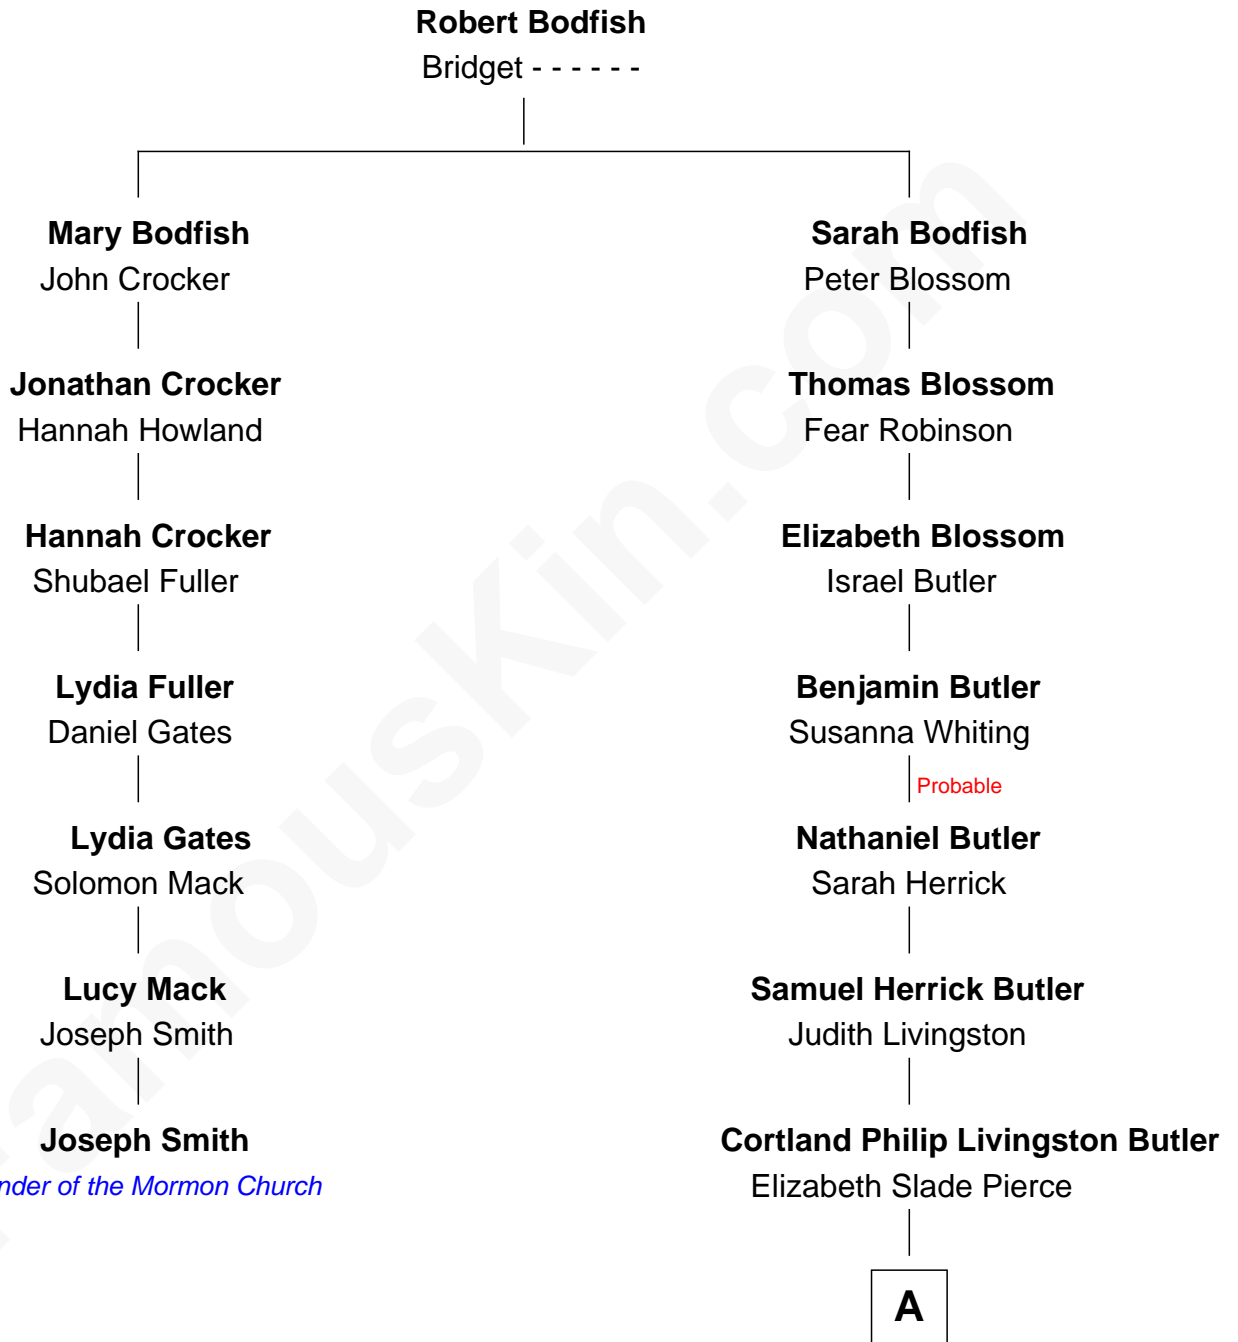

FamousKin.com

Relationship Chart of

Joseph Smith

Founder of the Mormon Church

6th cousin 5 times removed of

Jonathan Bush

Co-founder and CEO of athenahealth

A

—
Mary Elizabeth Butler
Robert Emmet Sheldon

—
Flora Sheldon
Samuel Prescott Bush

—
Prescott Sheldon Bush
Dorothy Wear Walker

—
Jonathan James Bush
Josephine Colwell Bradley

—
Jonathan Bush
Co-founder and CEO of athenahealth