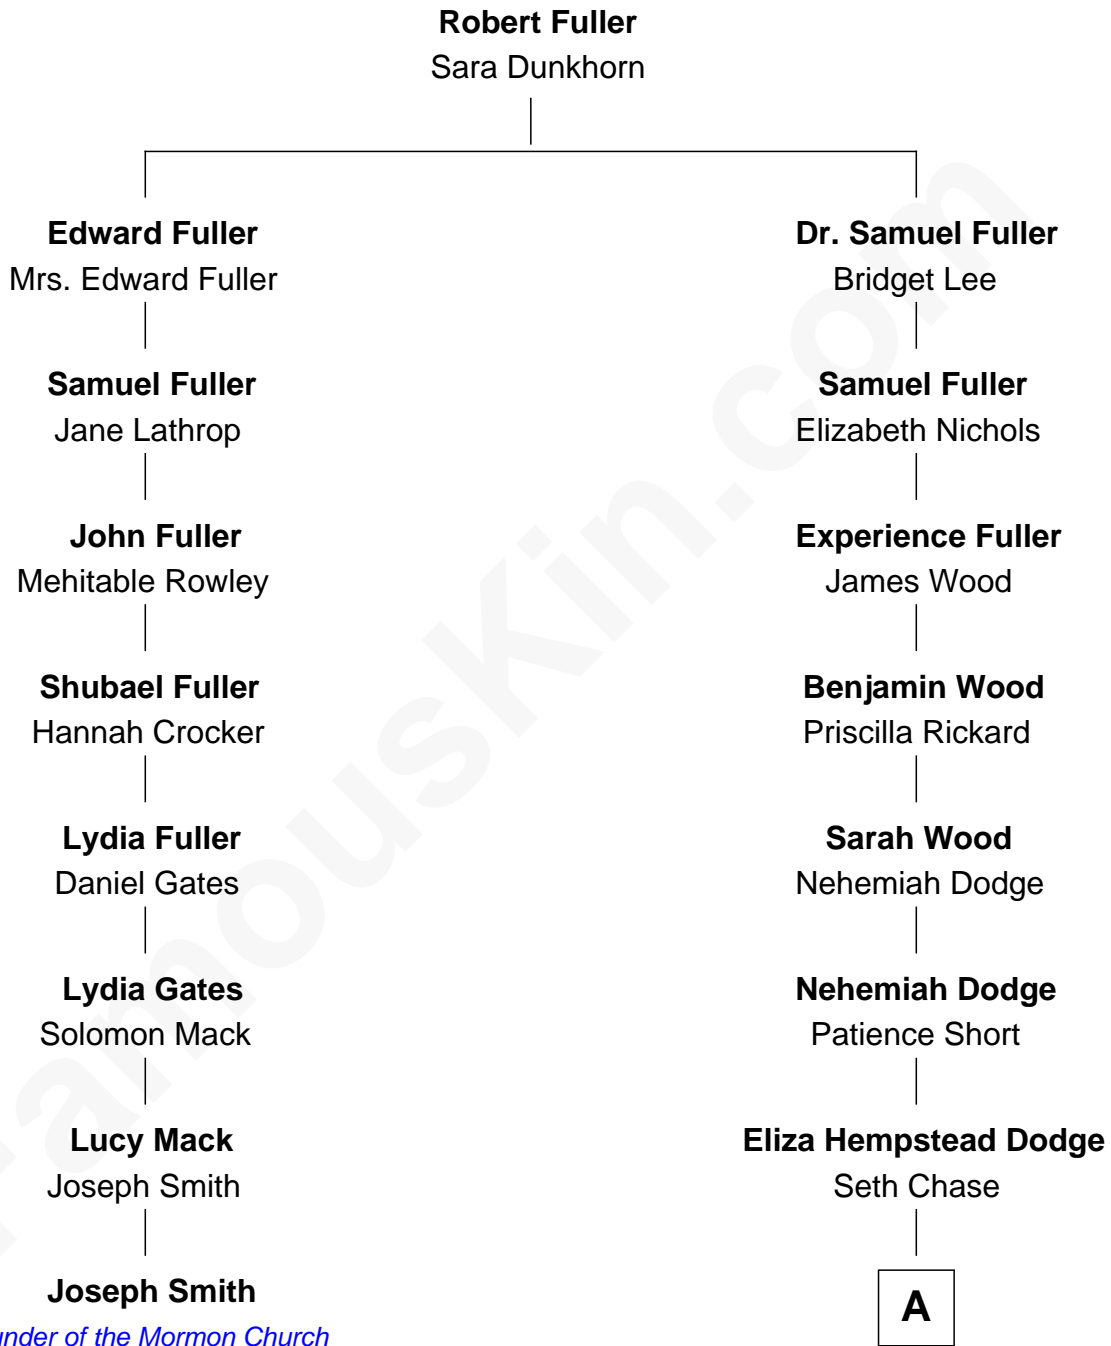

FamousKin.com

Relationship Chart of

Joseph Smith

Founder of the Mormon Church

7th cousin 2 times removed of

Lucia Chase

Co-Founder, American Ballet Theatre

A

Augustus Sabin Chase
Martha C. Starkweather

Irving Hall Chase
Elizabeth Hosmer Kellogg

Lucia Chase
Ballet Dancer

FamousKin.com