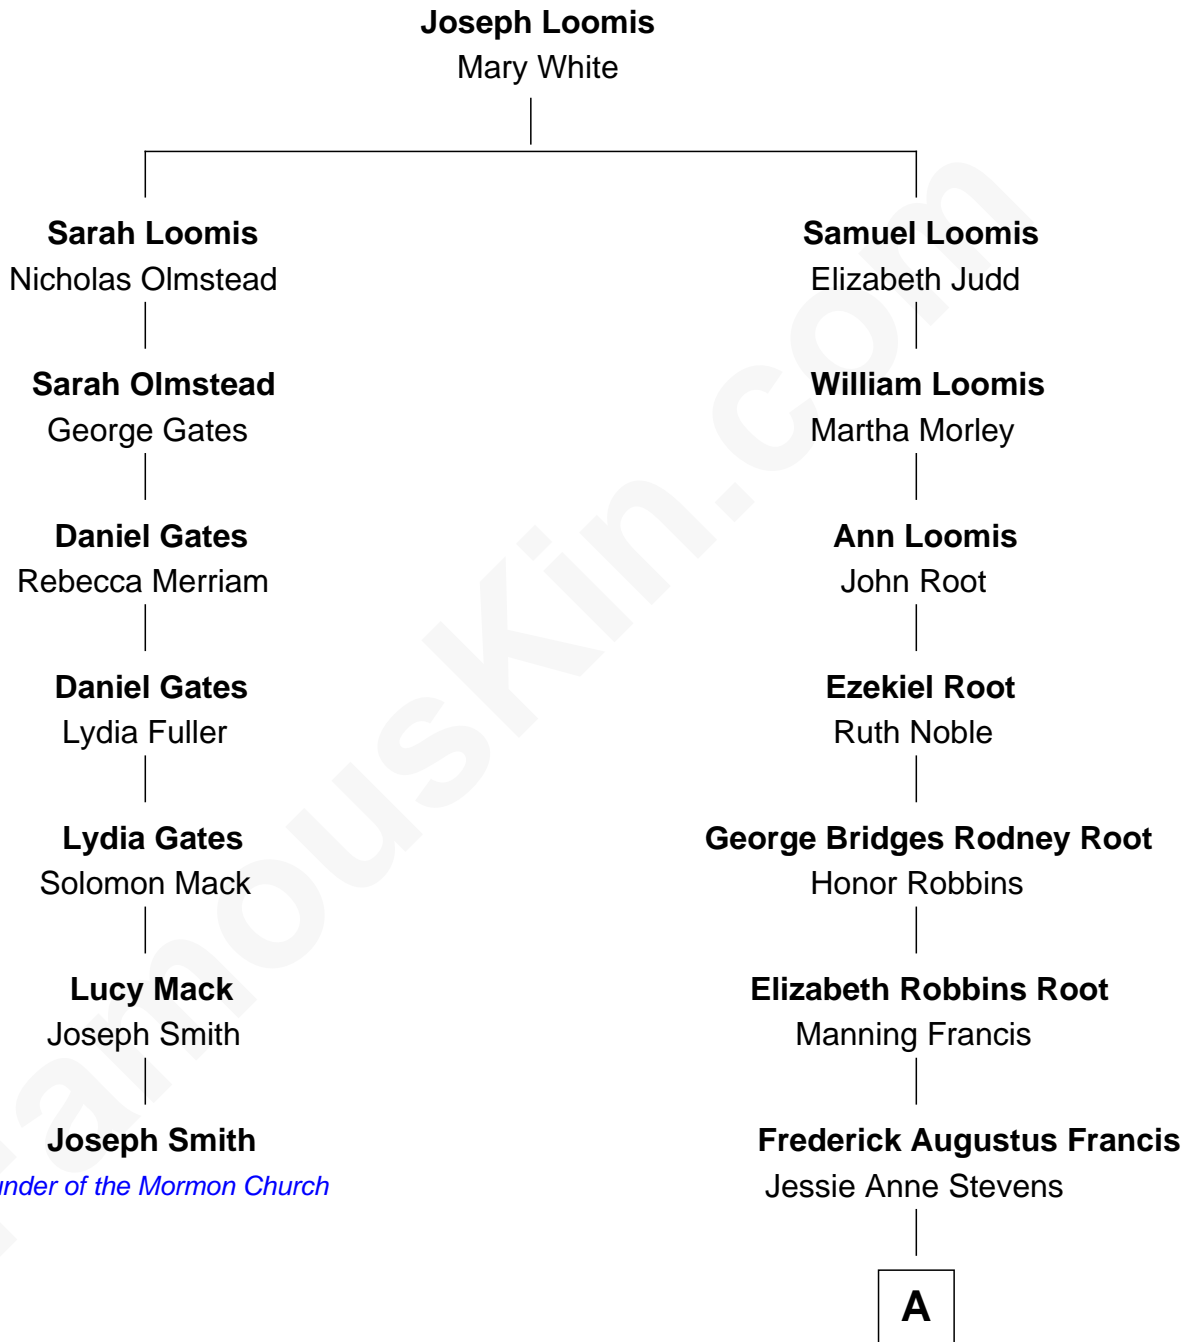

FamousKin.com

Relationship Chart of

Joseph Smith

Founder of the Mormon Church

6th cousin 3 times removed of

Nancy (Davis) Reagan

First Lady of President Ronald Reagan

A

Anne Ayers Francis
John Newell Robbins

Kenneth Seymour Robbins
Edith Prescott Lockett

Nancy (Davis) Reagan
First Lady of Ronald Reagan

FamousKin.com