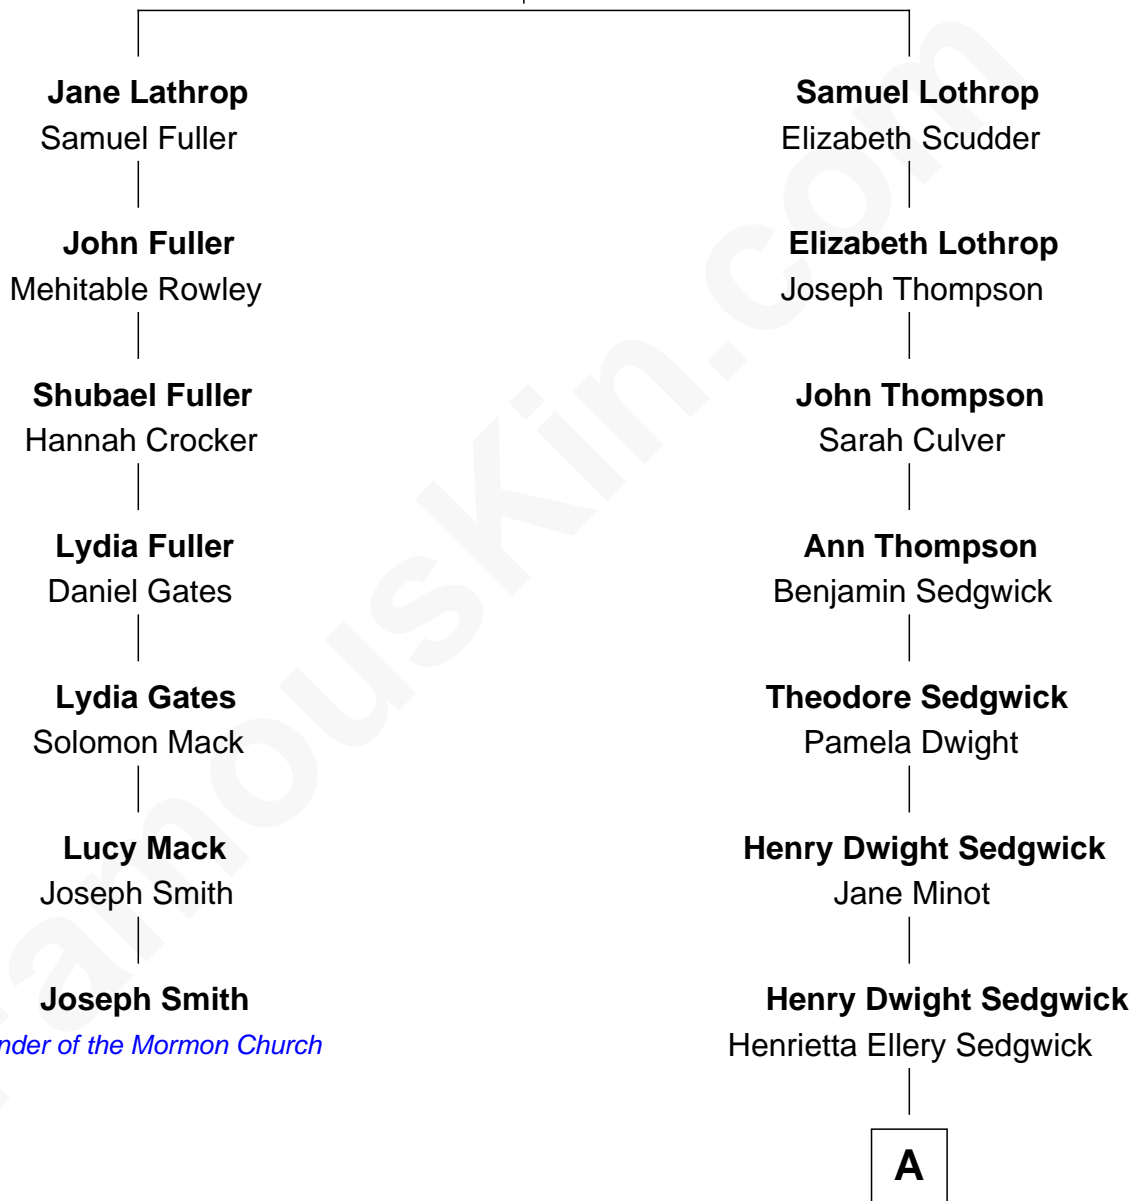

FamousKin.com Relationship Chart of

Joseph Smith

Founder of the Mormon Church

6th cousin 4 times removed of

Kyra Sedgwick

TV and Movie Actress

John Lothrop
Hannah House

A

Henry Dwight Sedgwick

Sarah May Minturn

Robert Minturn Sedgwick

Helen Peabody

Henry Dwight Sedgwick

Patricia Ann Rosenwald

Kyra Sedgwick

TV and Movie Actress