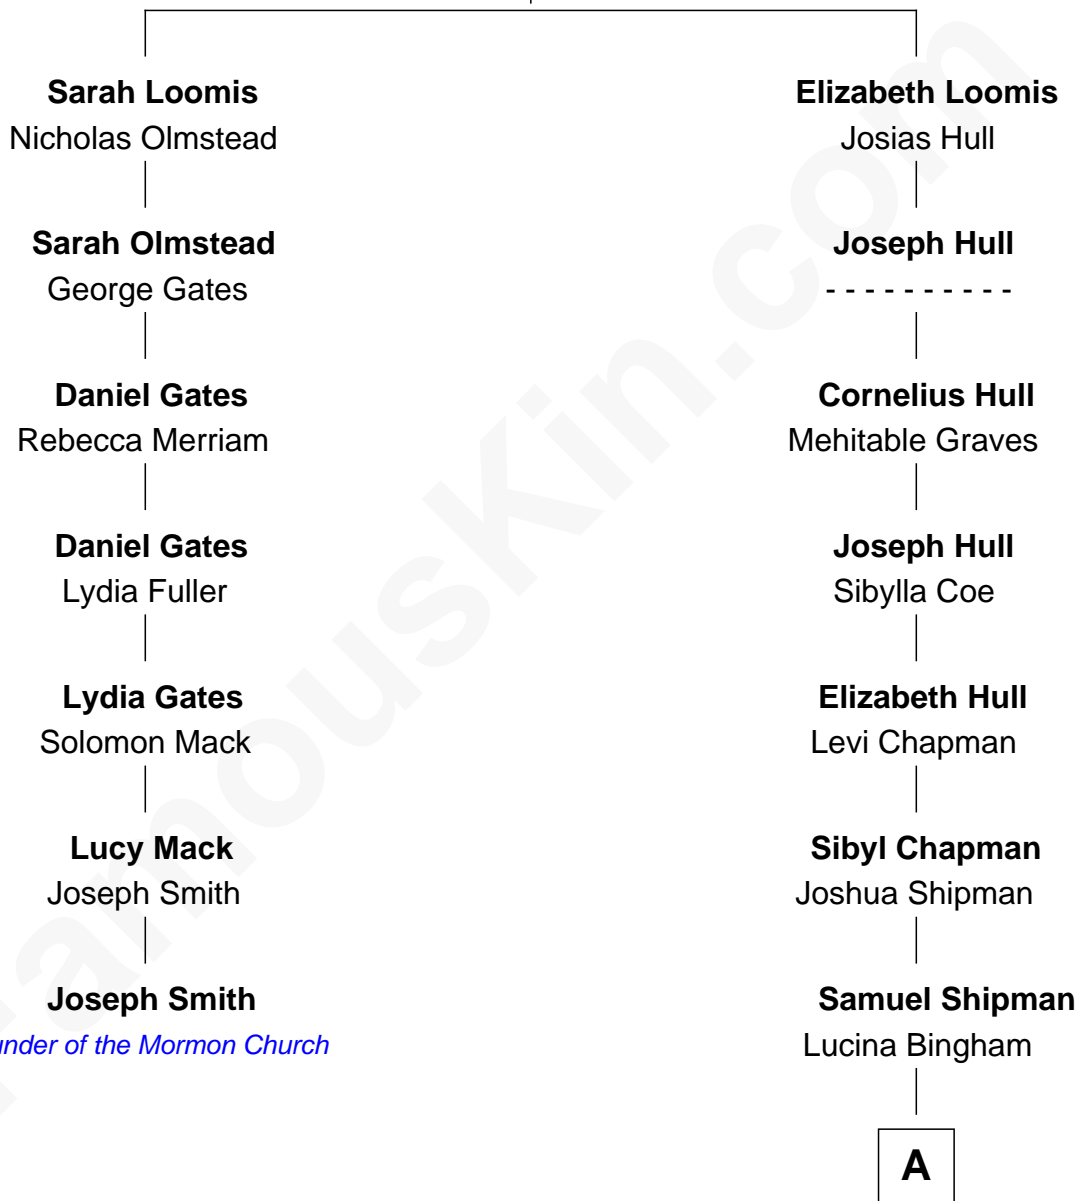

# FamousKin.com Relationship Chart of

**Joseph Smith**

*Founder of the Mormon Church*

6th cousin 4 times removed of

**Dewey F. Bartlett**

*19th Governor of Oklahoma*

**Joseph Loomis**

Mary White

**A**

—  
**Harriet Lucena Shipman**

Martin Dewey Follett

—  
**Alfred Dewey Follett**

Lula Hopkins

—  
**Jessie Hopkins Follett**

David Albert Bartlett

—  
**Dewey F. Bartlett**

*19th Governor of Oklahoma*

FamousKin.com