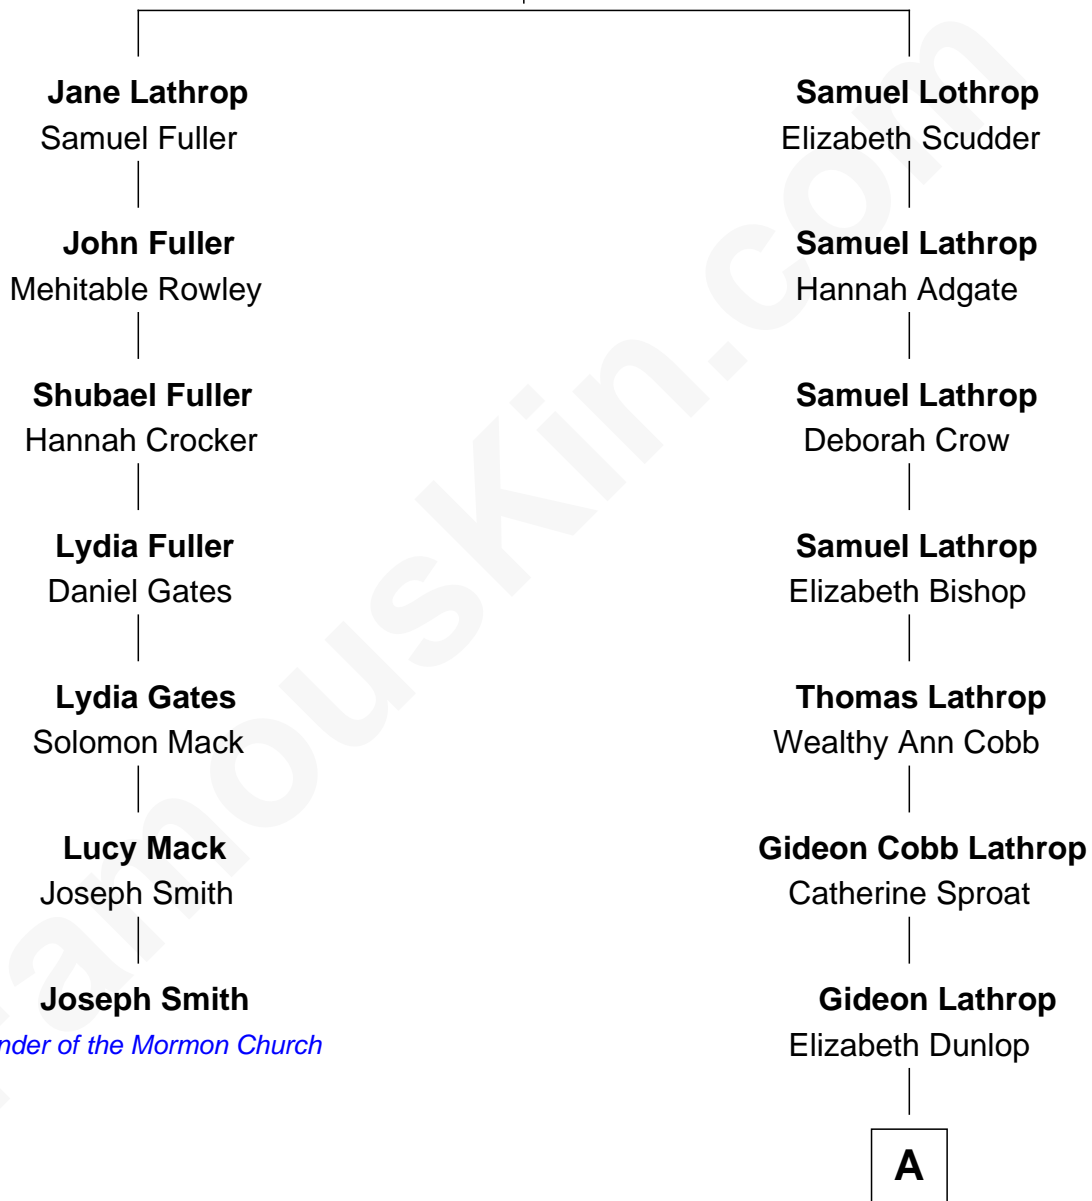

FamousKin.com Relationship Chart of

Joseph Smith

Founder of the Mormon Church

6th cousin 4 times removed of

Ann B. Davis

TV Actress

John Lothrop
Hannah House

A

—
Helen Elizabeth Lathrop

Francis H. Stott

—
Arthur Curtiss Stott

Harriet E. Evans

—
Marguerite Stott

Cassius Miles Davis

—
Ann B. Davis

TV Actress