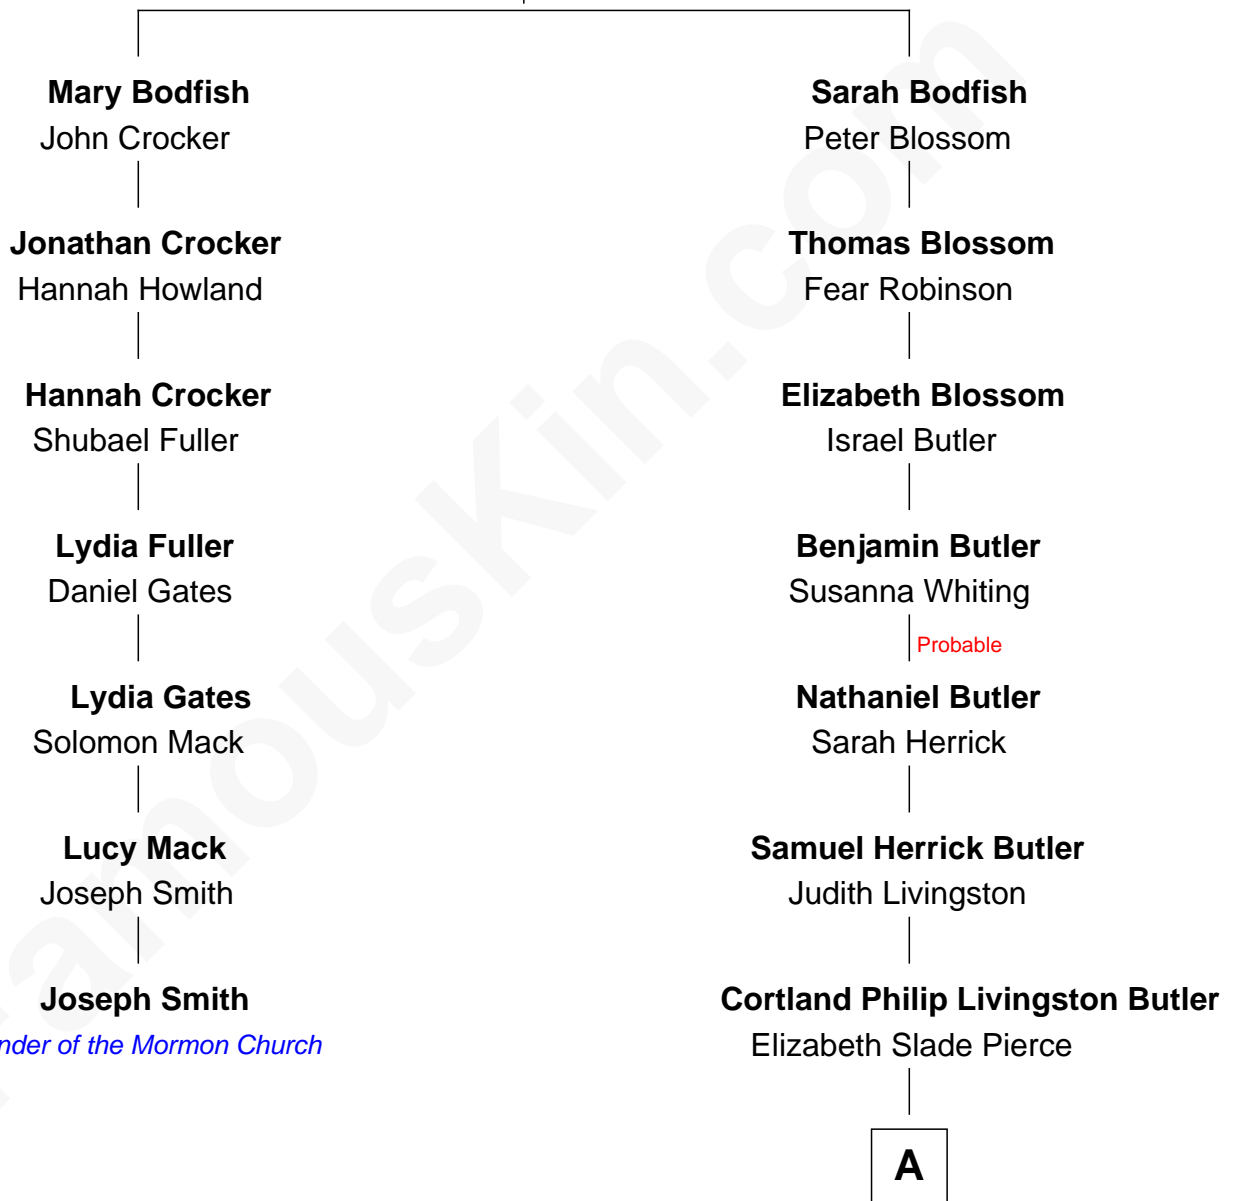

FamousKin.com

Relationship Chart of

Joseph Smith

Founder of the Mormon Church

6th cousin 4 times removed of

George H. W. Bush

41st U.S. President

Robert Bodfish

Bridget - - - - -

A

—
Mary Elizabeth Butler
Robert Emmet Sheldon

—
Flora Sheldon
Samuel Prescott Bush

—
Prescott Sheldon Bush
Dorothy Wear Walker

—
George H. W. Bush
41st U.S. President

FamousKin.com