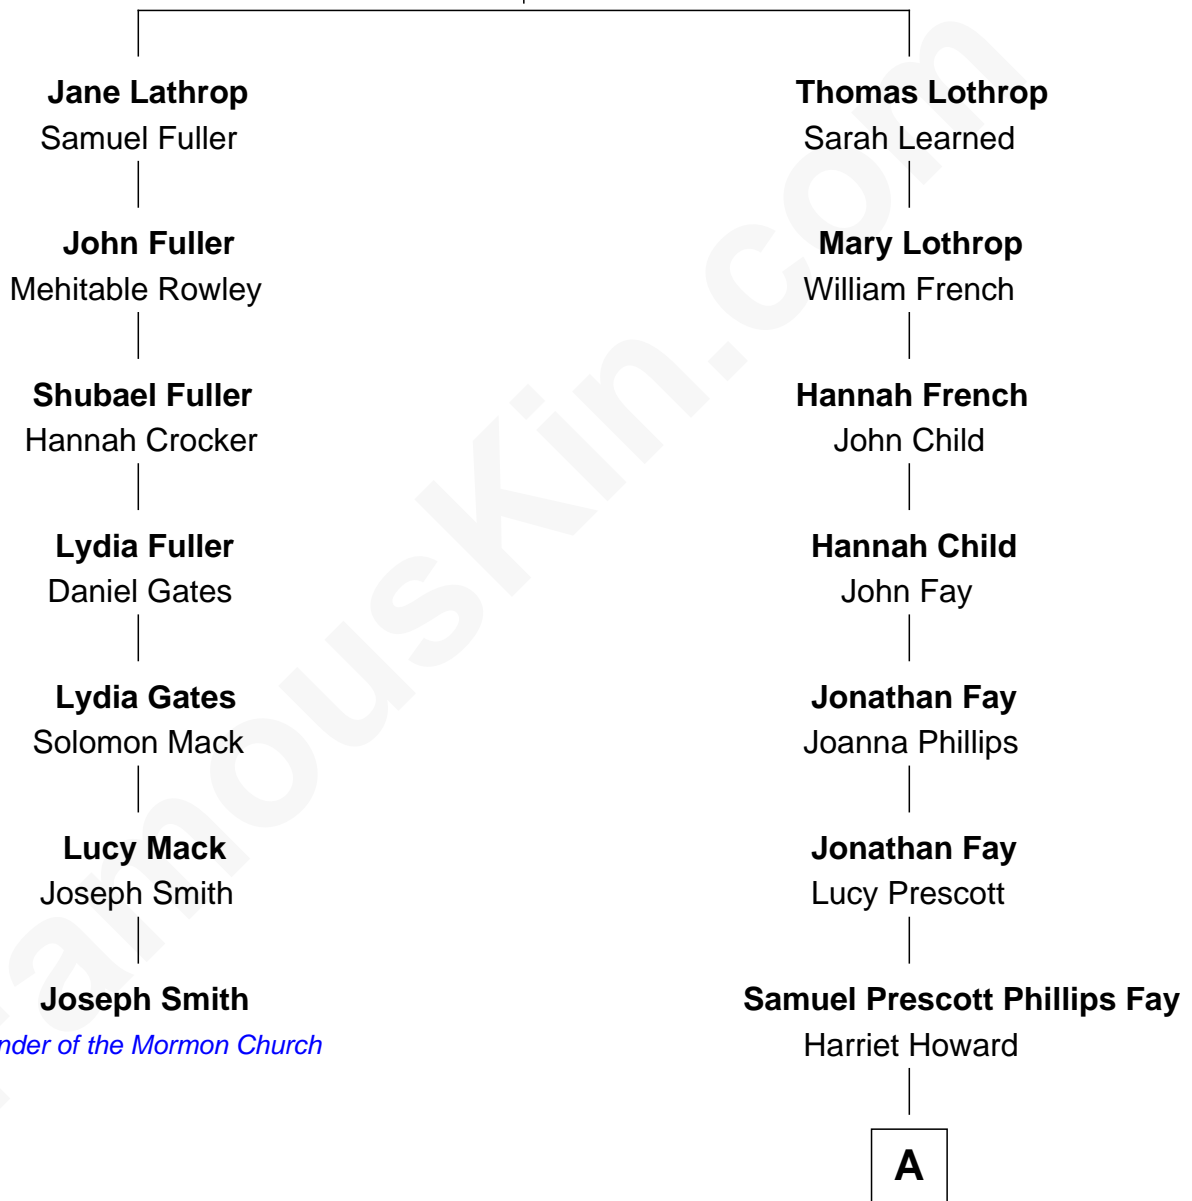

# FamousKin.com Relationship Chart of

**Joseph Smith**

*Founder of the Mormon Church*

6th cousin 5 times removed of

**George H. W. Bush**

*41st U.S. President*

**John Lothrop**  
Hannah House

**A**

—  
**Samuel Howard Fay**  
Susan Montfort Shellman

—  
**Harriet Eleanor Fay**  
Rev. James Smith Bush

—  
**Samuel Prescott Bush**  
Flora Sheldon

—  
**Prescott Sheldon Bush**  
Dorothy Wear Walker

—  
**George H. W. Bush**  
*41st U.S. President*