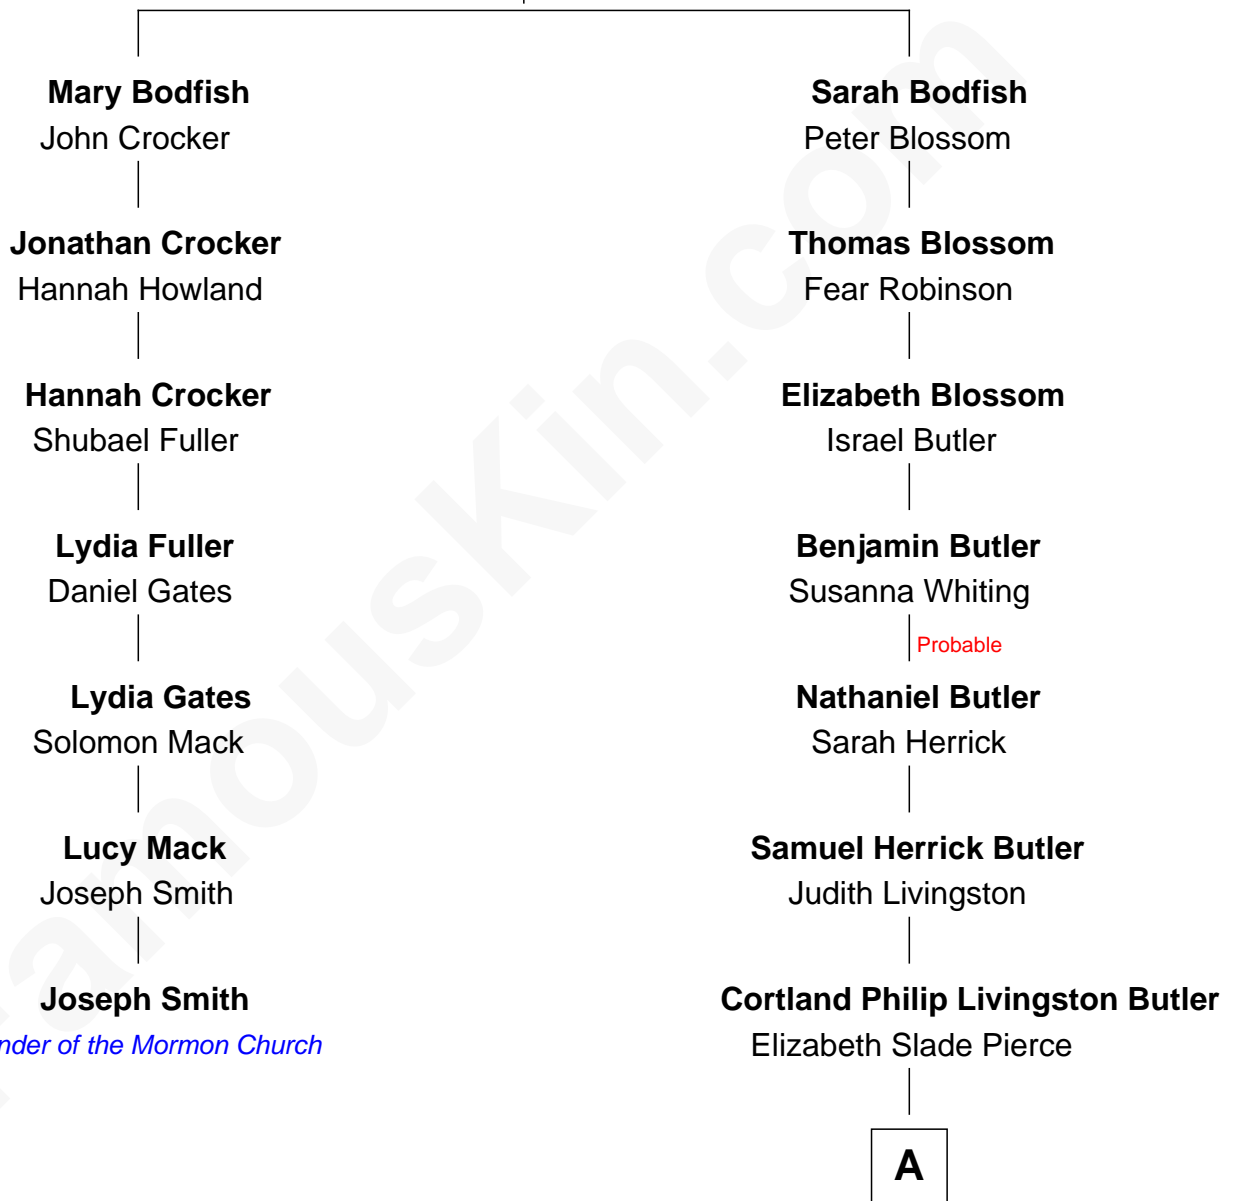

# FamousKin.com Relationship Chart of

**Joseph Smith**

*Founder of the Mormon Church*

6th cousin 5 times removed of

**George W. Bush**

*43rd U.S. President*

**Robert Bodfish**

Bridget - - - - -

**A**

|  
**Mary Elizabeth Butler**  
Robert Emmet Sheldon

|  
**Flora Sheldon**  
Samuel Prescott Bush

|  
**Prescott Sheldon Bush**  
Dorothy Wear Walker

|  
**George Herbert Walker Bush**  
Barbara Pierce