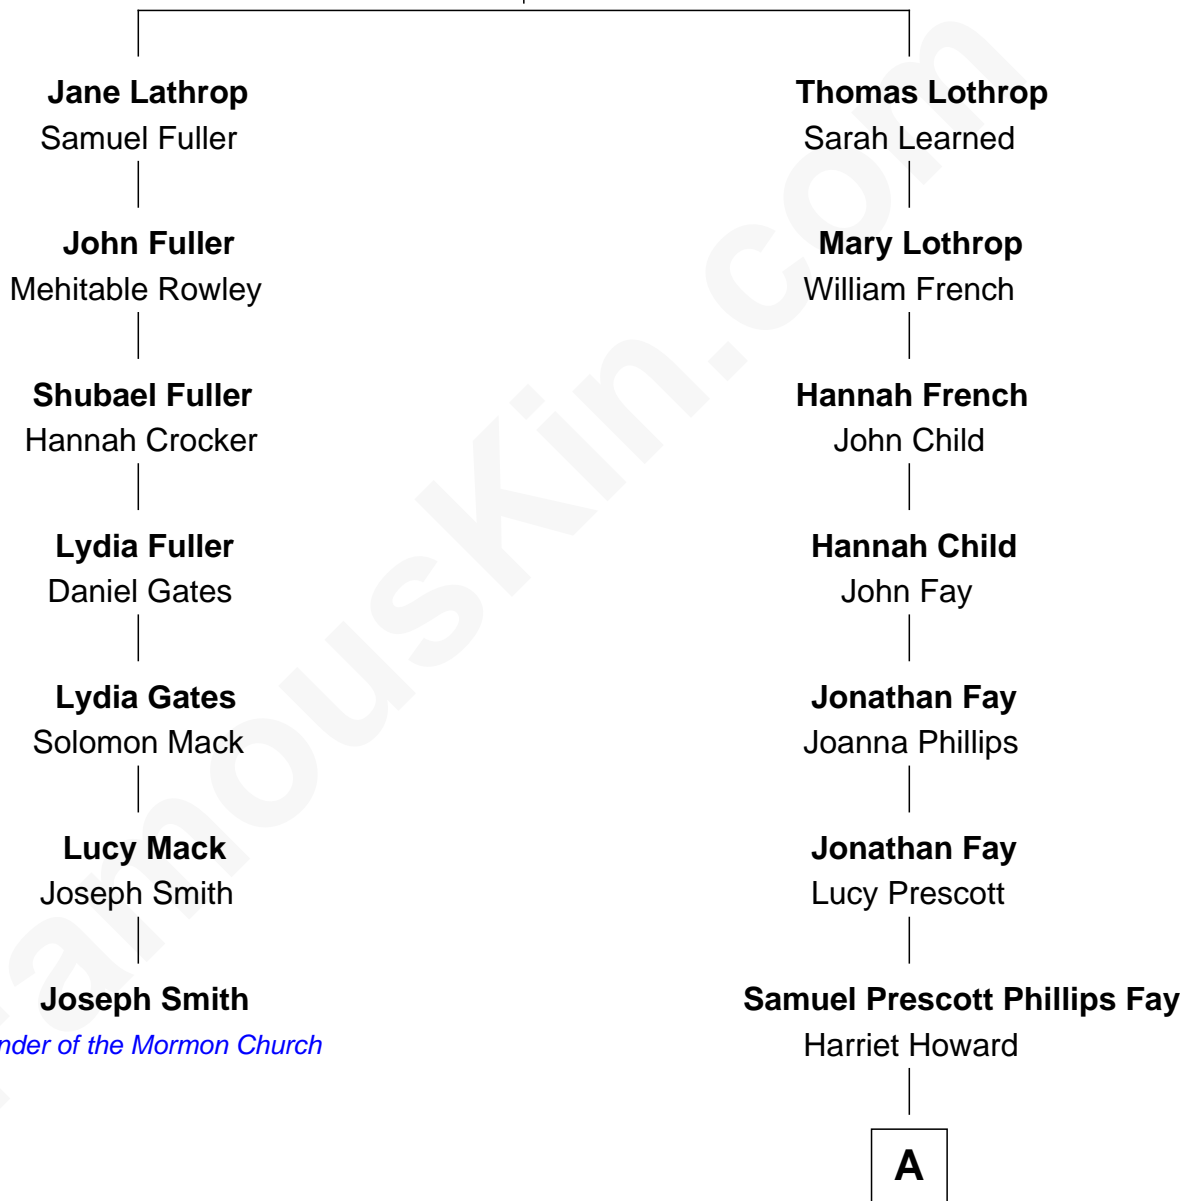

FamousKin.com Relationship Chart of

Joseph Smith

Founder of the Mormon Church

6th cousin 6 times removed of

George W. Bush

43rd U.S. President

John Lothrop

Hannah House

A

Samuel Howard Fay
Susan Montfort Shellman

Harriet Eleanor Fay
Rev. James Smith Bush

Samuel Prescott Bush
Flora Sheldon

Prescott Sheldon Bush
Dorothy Wear Walker

George Herbert Walker Bush
Barbara Pierce

George W. Bush
43rd U.S. President