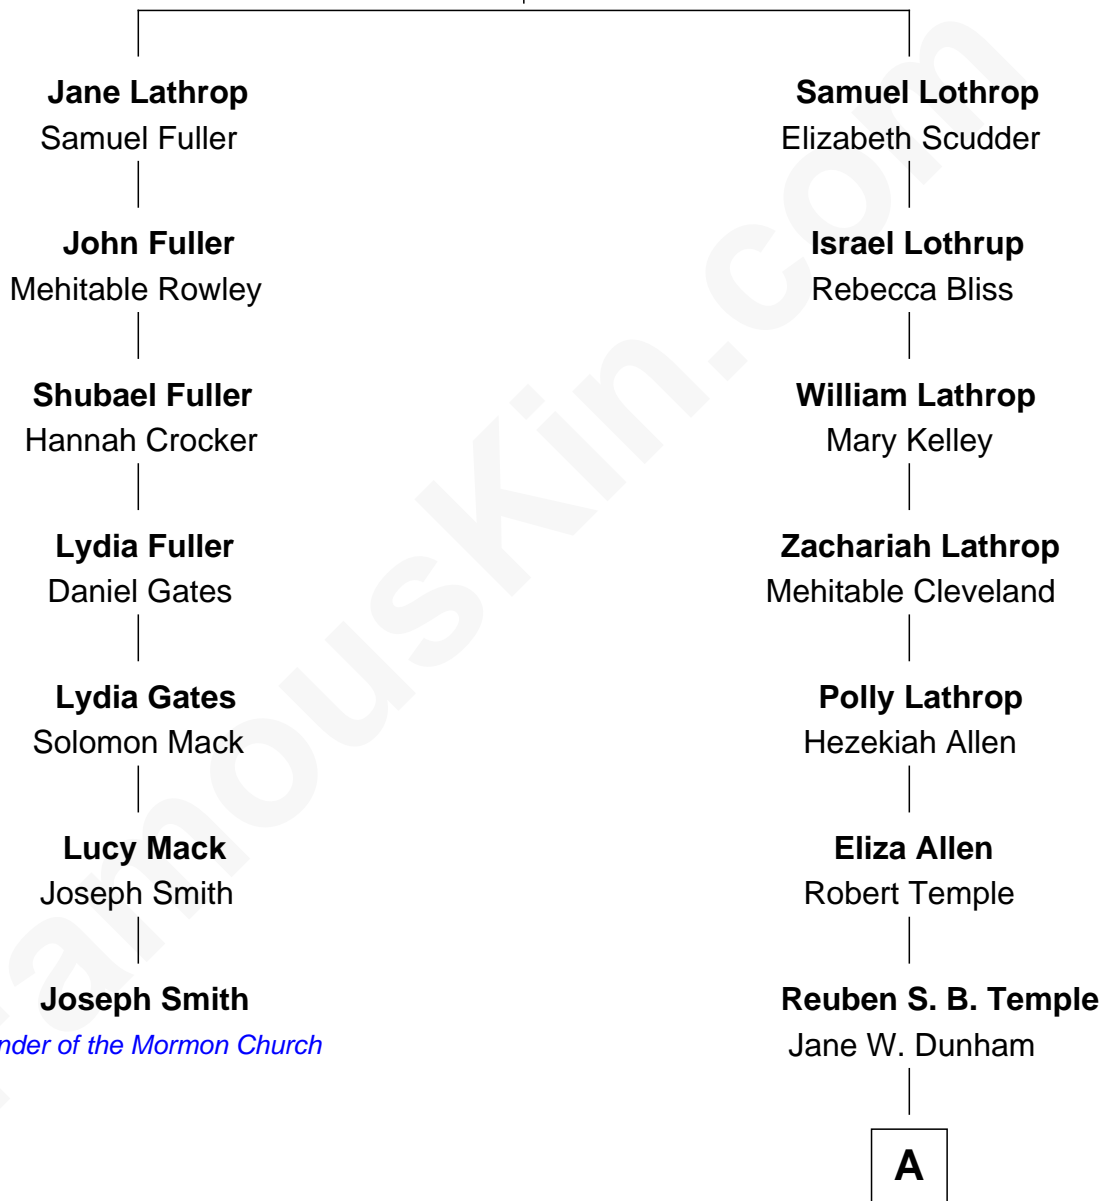

FamousKin.com Relationship Chart of

Joseph Smith

Founder of the Mormon Church

6th cousin 3 times removed of

Shirley Temple

Movie Actress

John Lothrop
Hannah House

A

Francis Marion Temple

Cynthia Fell Yeager

George Francis Temple

Gertrude Amelia Krieger

Shirley Temple

Movie Actress

FamousKin.com