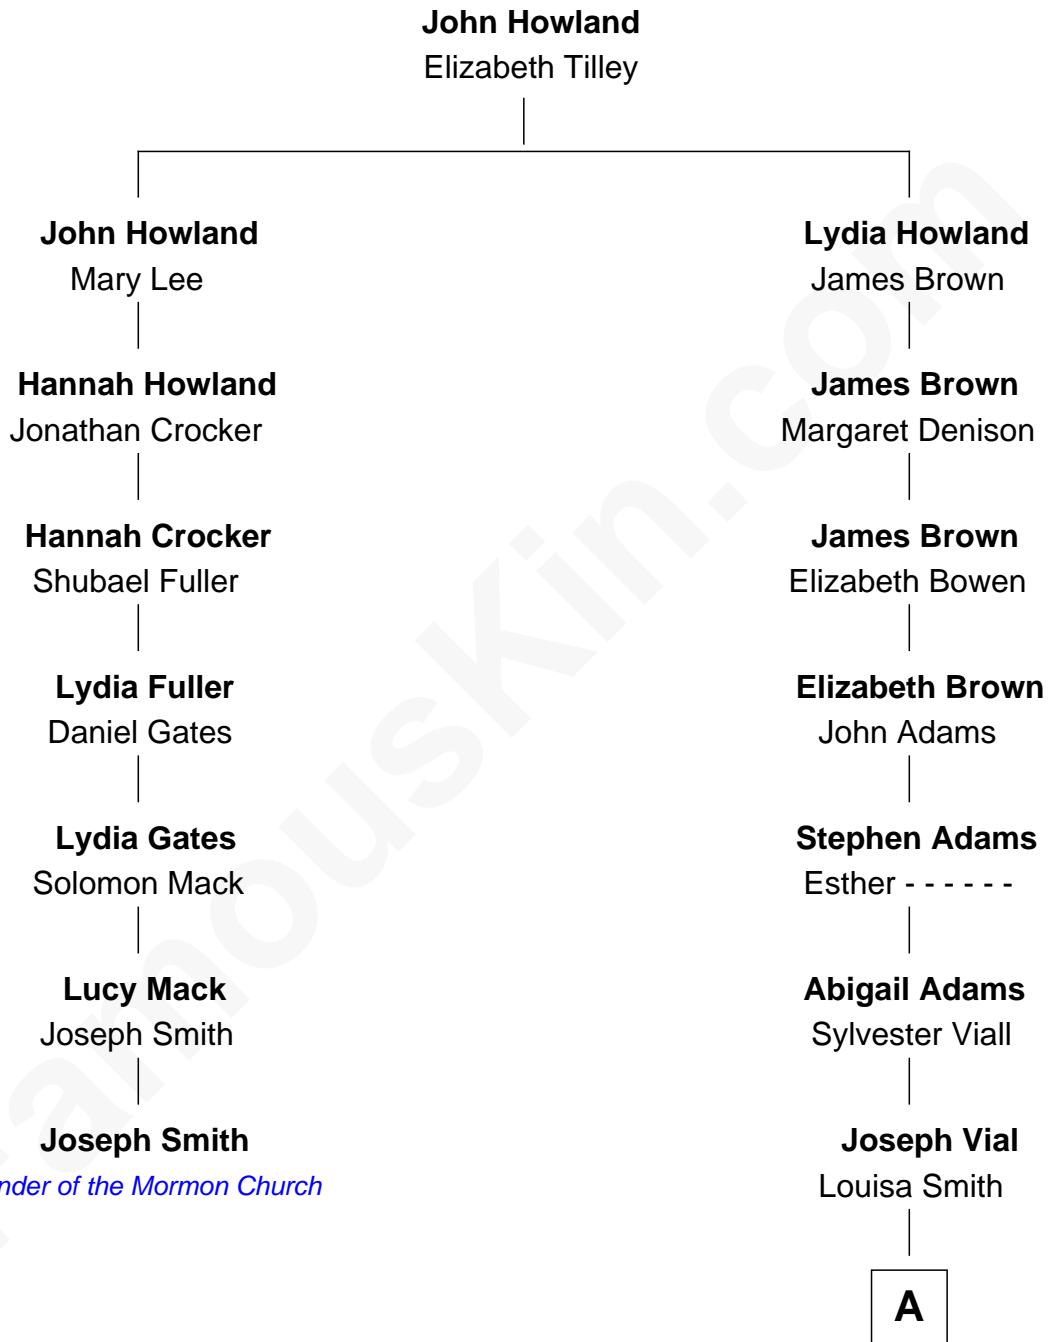

# FamousKin.com Relationship Chart of

**Joseph Smith**

*Founder of the Mormon Church*

6th cousin 6 times removed of

**Kate Upton**

*Sports Illustrated Swimsuit Cover Model*

**A**

Samuel Vial

Margaret McNaughton

George McNaughton Vial

Emma Frost Goodrich

Charles Henry Vial

Margaret Hastings Tyler

Elizabeth Brooks Vial

Stephen Edward Upton

Jefferson Matthew Upton