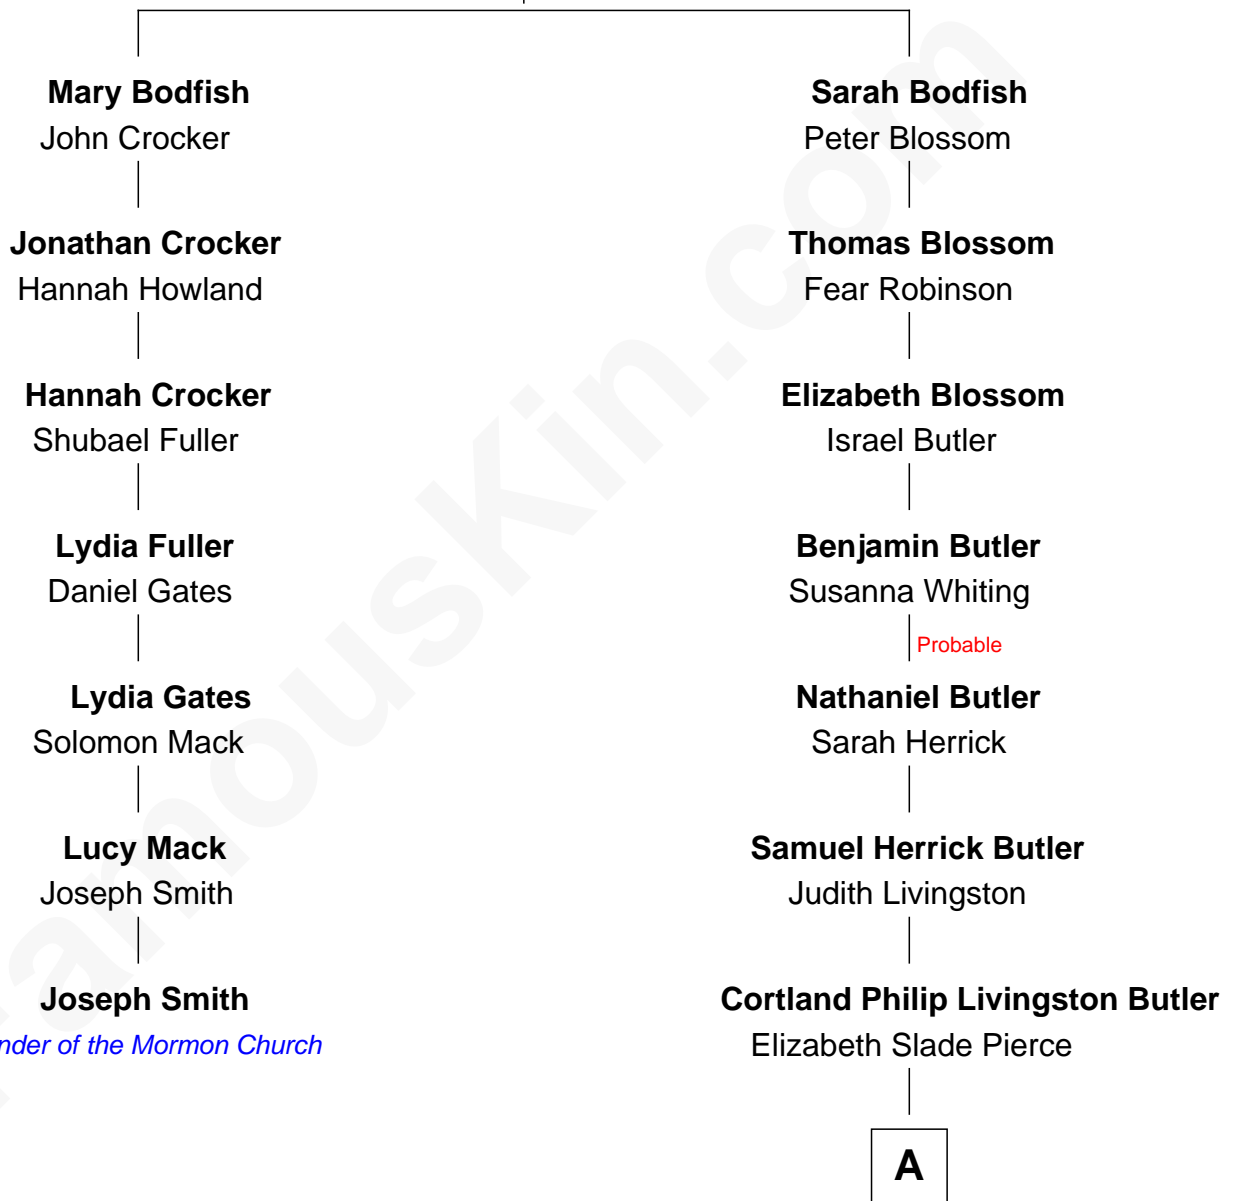

FamousKin.com Relationship Chart of

Joseph Smith

Founder of the Mormon Church

6th cousin 5 times removed of

Jeb Bush

43rd Governor of Florida

Robert Bodfish

Bridget - - - - -

A

|
Mary Elizabeth Butler
Robert Emmet Sheldon

|
Flora Sheldon
Samuel Prescott Bush

|
Prescott Sheldon Bush
Dorothy Wear Walker

|
George Herbert Walker Bush
Barbara Pierce

|
Jeb Bush
43rd Governor of Florida