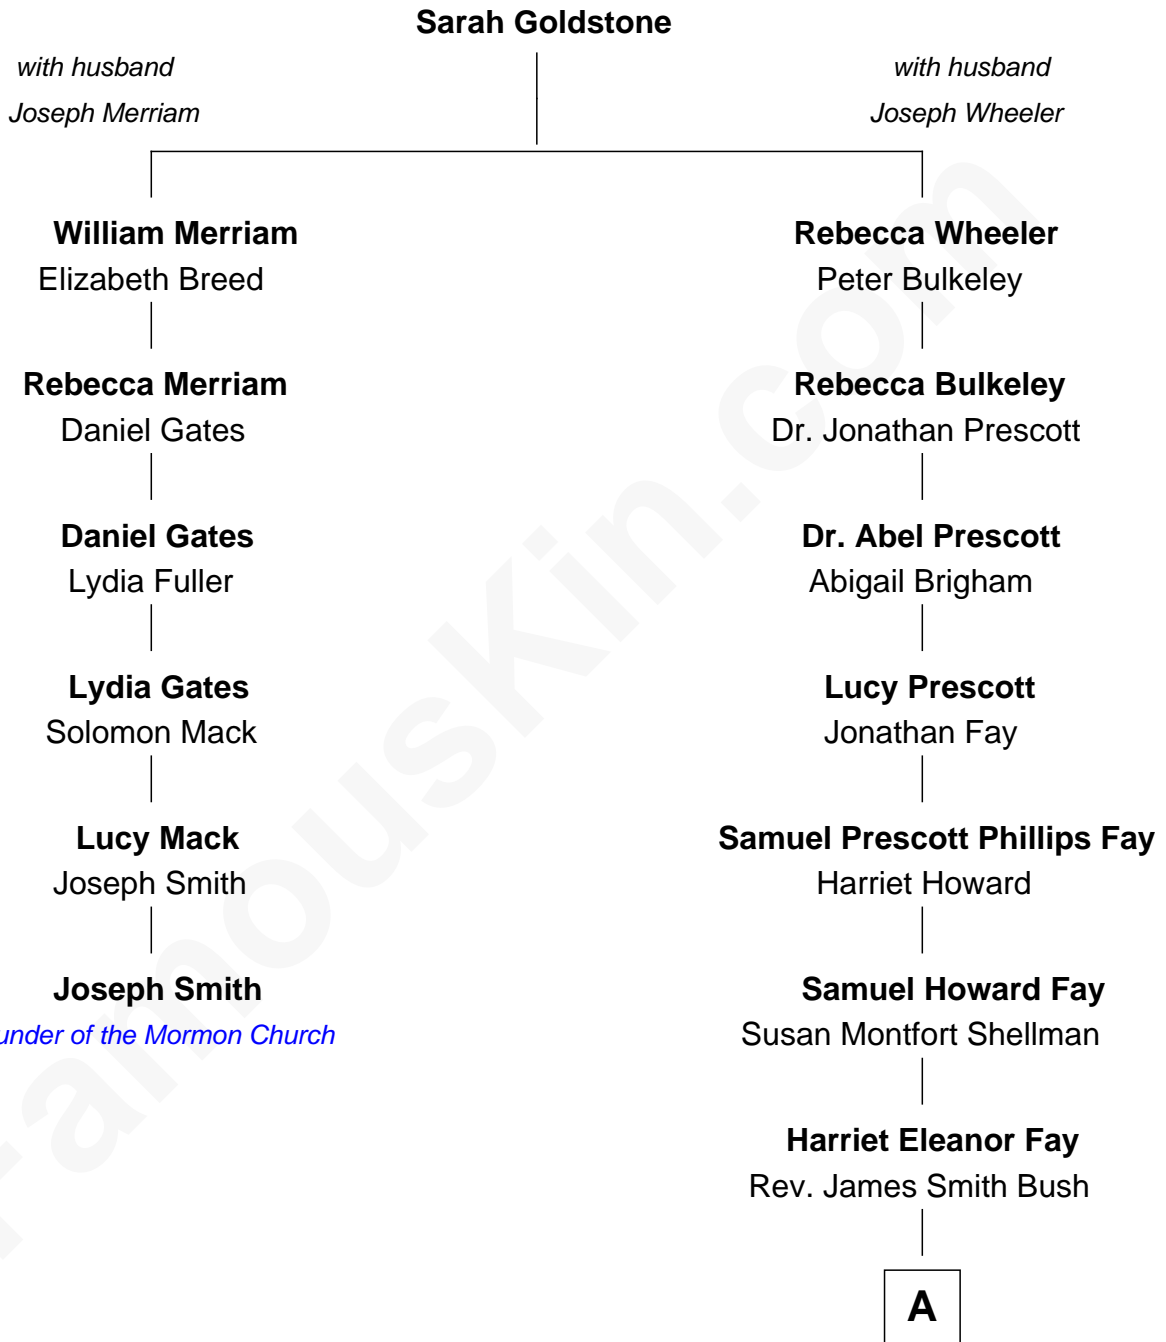

FamousKin.com

Relationship Chart of

Joseph Smith

Founder of the Mormon Church

5th cousin 5 times removed of

Jeb Bush

43rd Governor of Florida

A

Samuel Prescott Bush

Flora Sheldon

Prescott Sheldon Bush

Dorothy Wear Walker

George Herbert Walker Bush

Barbara Pierce

Jeb Bush

43rd Governor of Florida