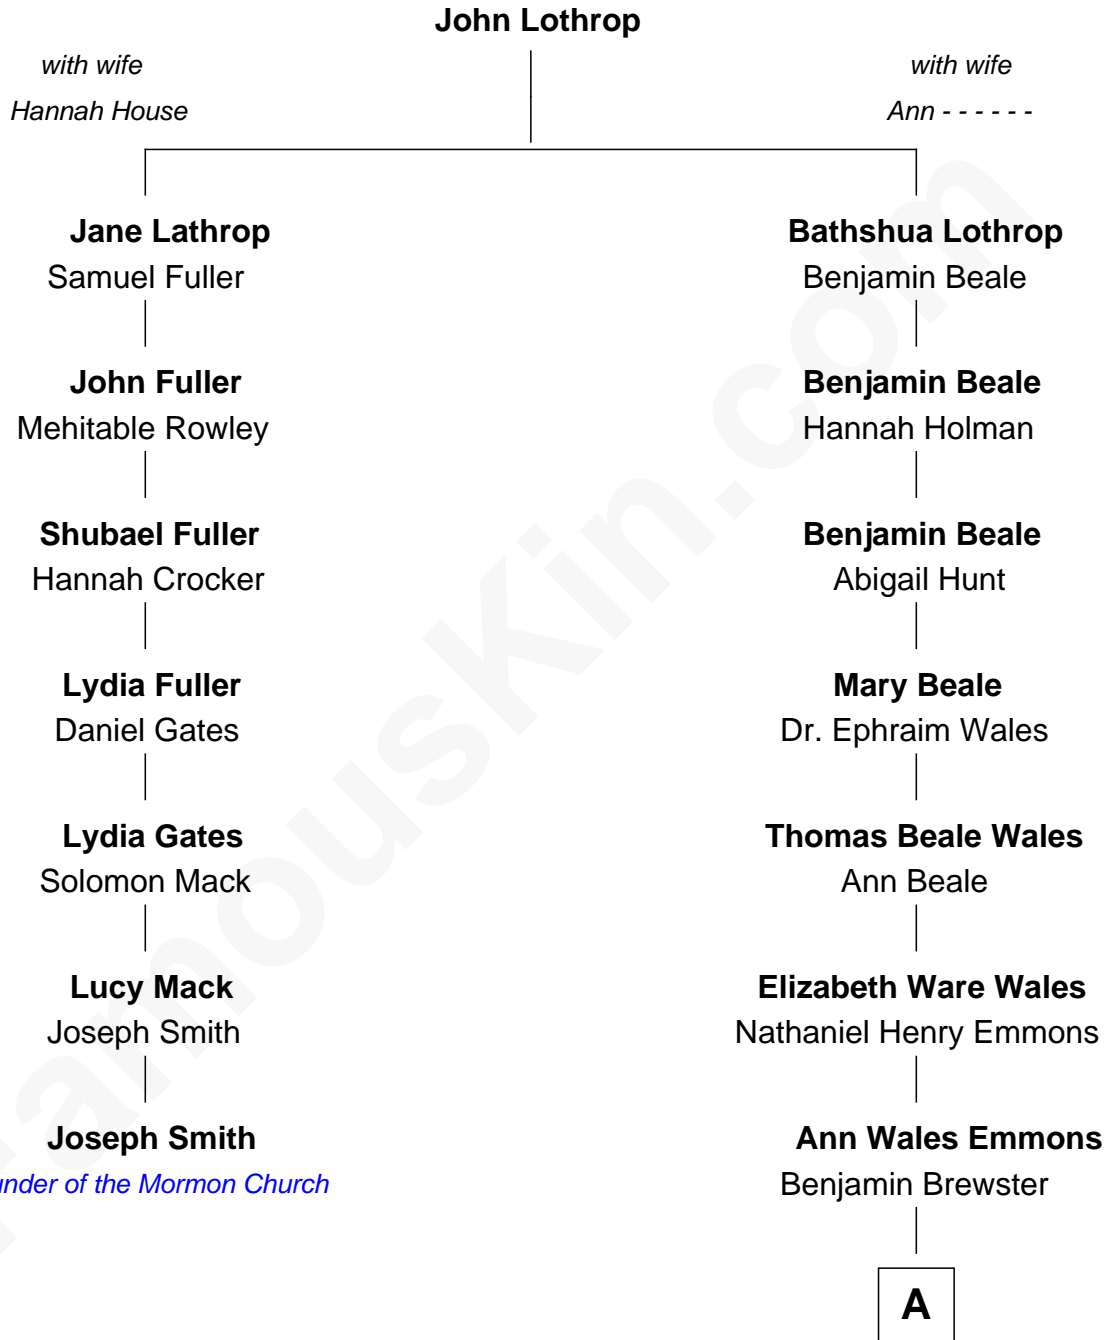

FamousKin.com Relationship Chart of

Joseph Smith

Founder of the Mormon Church

6th cousin 4 times removed of

Paget Brewster

TV Actress

A

Dr. George Washington Wales Brewster

Ellen Mackenzie Hodge

George Washington Wales Brewster

Joan Ryerson

Galen Brewster

Hathaway Tew

Paget Brewster

TV Actress