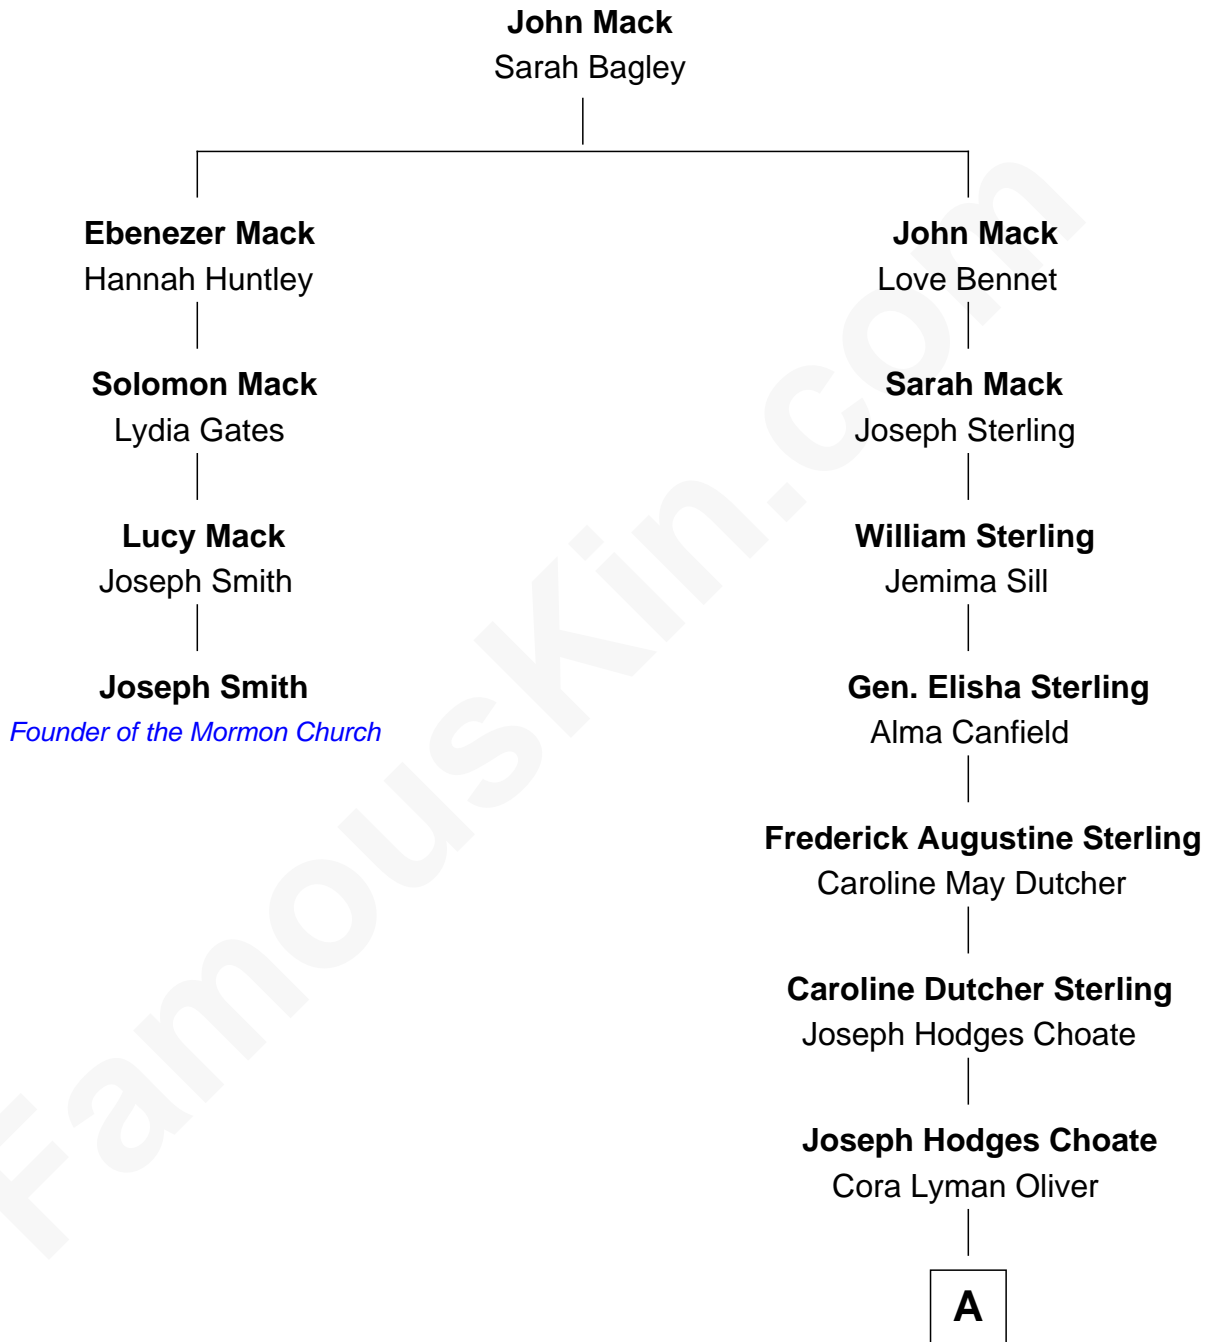

FamousKin.com

Relationship Chart of

Joseph Smith

Founder of the Mormon Church

3rd cousin 6 times removed of

Oliver Platt

Movie Actor

A

Helen Choate

Geoffrey Platt

Nicholas Platt

Sheila Maynard

Oliver Platt

Movie Actor

FamousKin.com