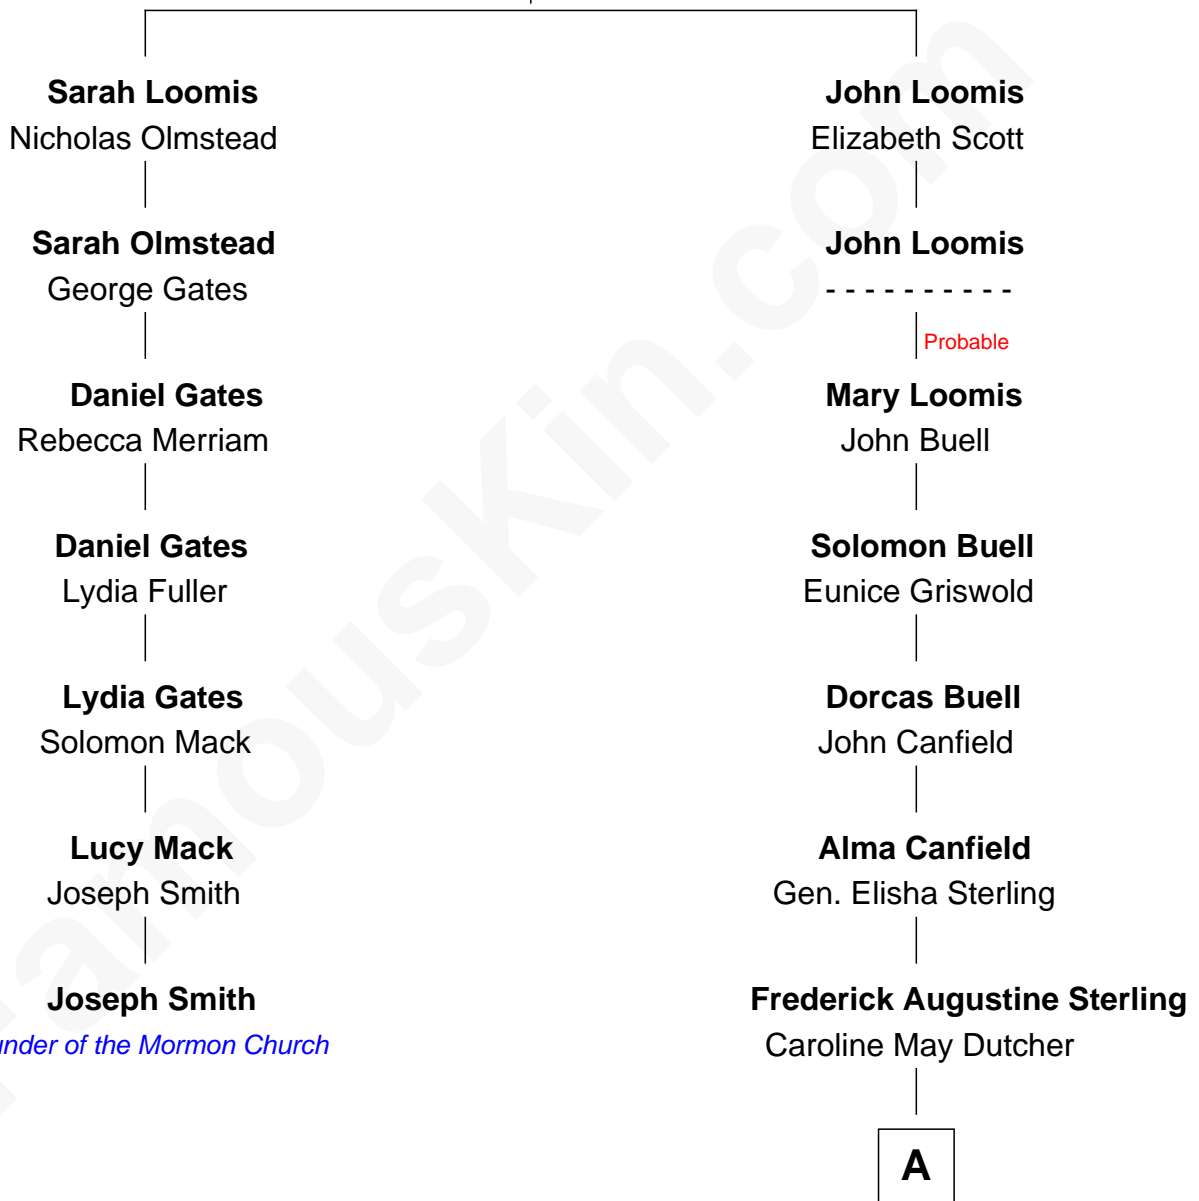

FamousKin.com Relationship Chart of

Joseph Smith

Founder of the Mormon Church

6th cousin 5 times removed of

Oliver Platt

Movie Actor

Joseph Loomis

Mary White