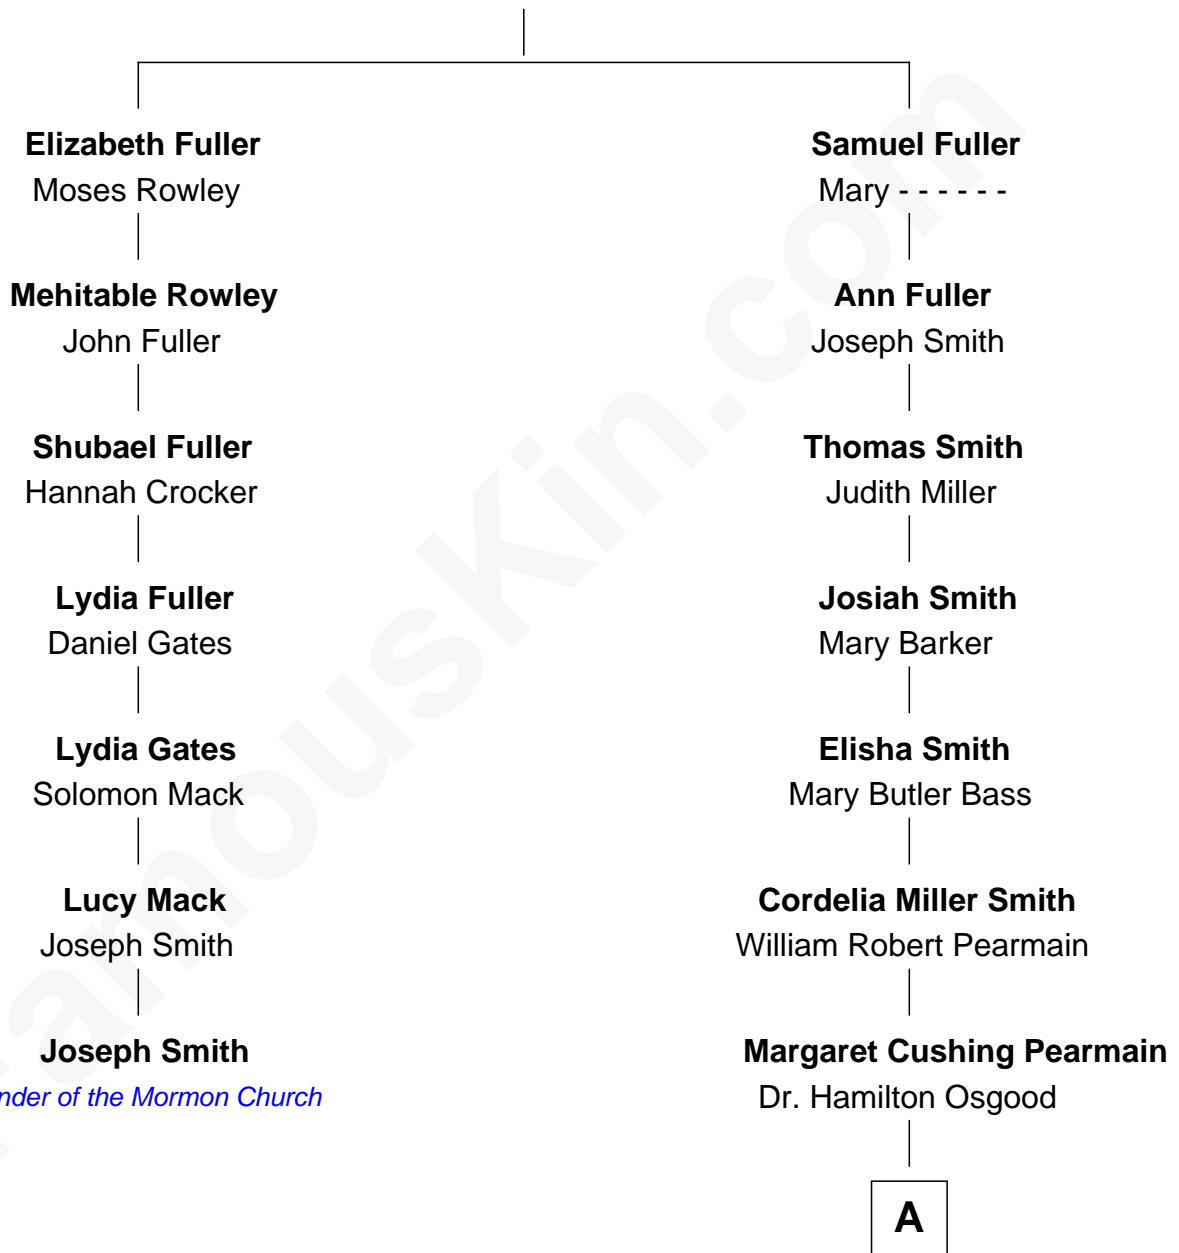

FamousKin.com Relationship Chart of

Joseph Smith

Founder of the Mormon Church

6th cousin 2 times removed of

Erskine Childers

4th President of Ireland

Dr. Matthew Fuller

Frances Hunsden

A

|
Mary Alden Osgood
Erskine Childers

|
Erskine Childers
4th President of Ireland

FamousKin.com