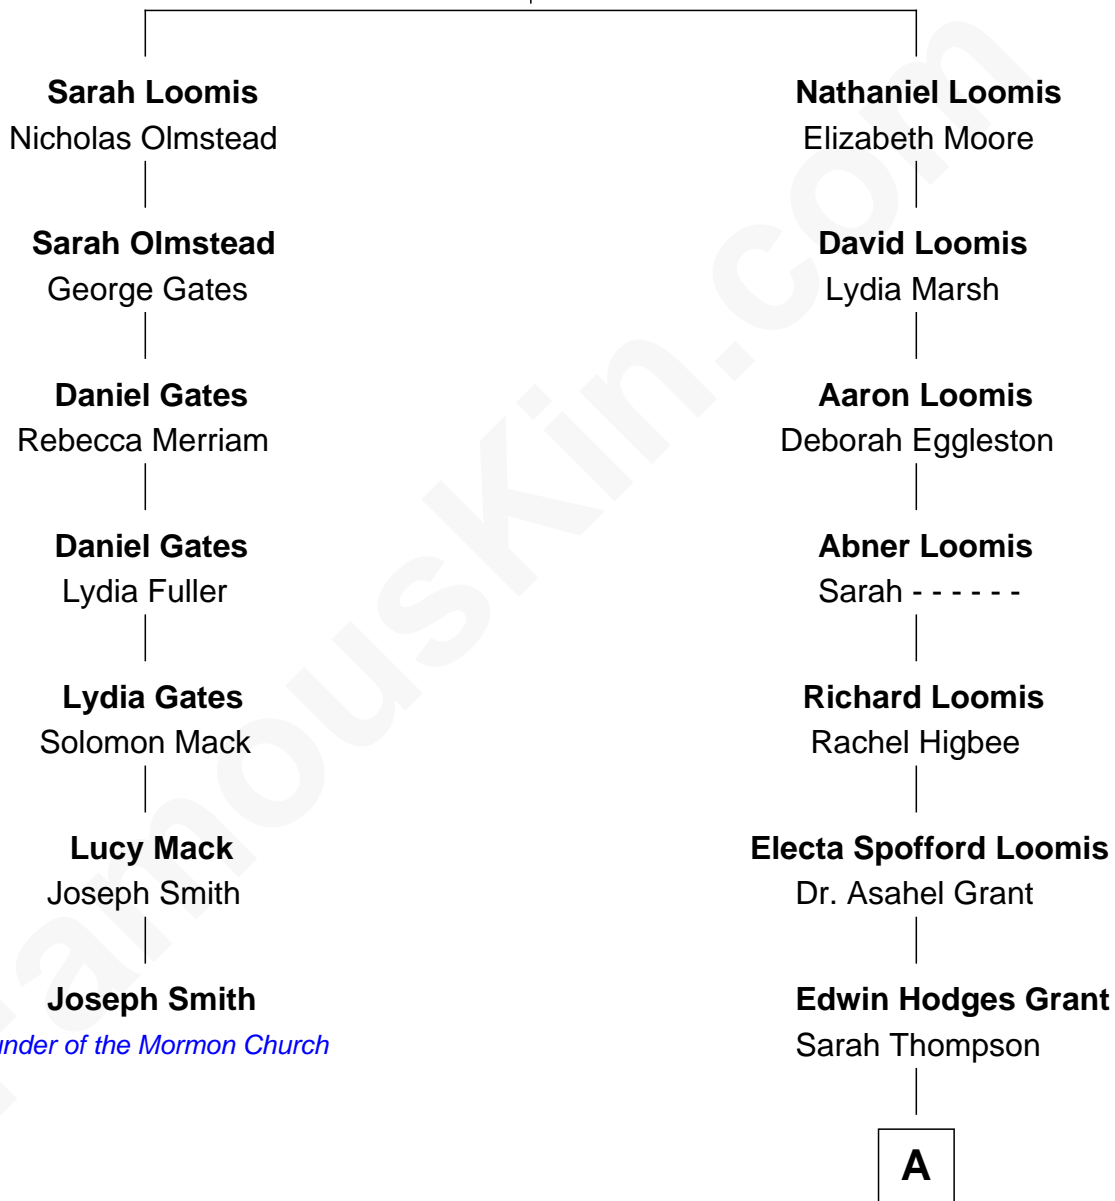

FamousKin.com Relationship Chart of

Joseph Smith

Founder of the Mormon Church

6th cousin 4 times removed of

Amy Grant

Christian/Pop Singer and Songwriter

Joseph Loomis

Mary White

A

Henry Hastings Grant

Isabel Paine

Otis Paine Grant

Mizella Burton

Dr. Burton Paine Grant

Gloria Dean Napier

Amy Grant

Christian/Pop Singer and Songwriter