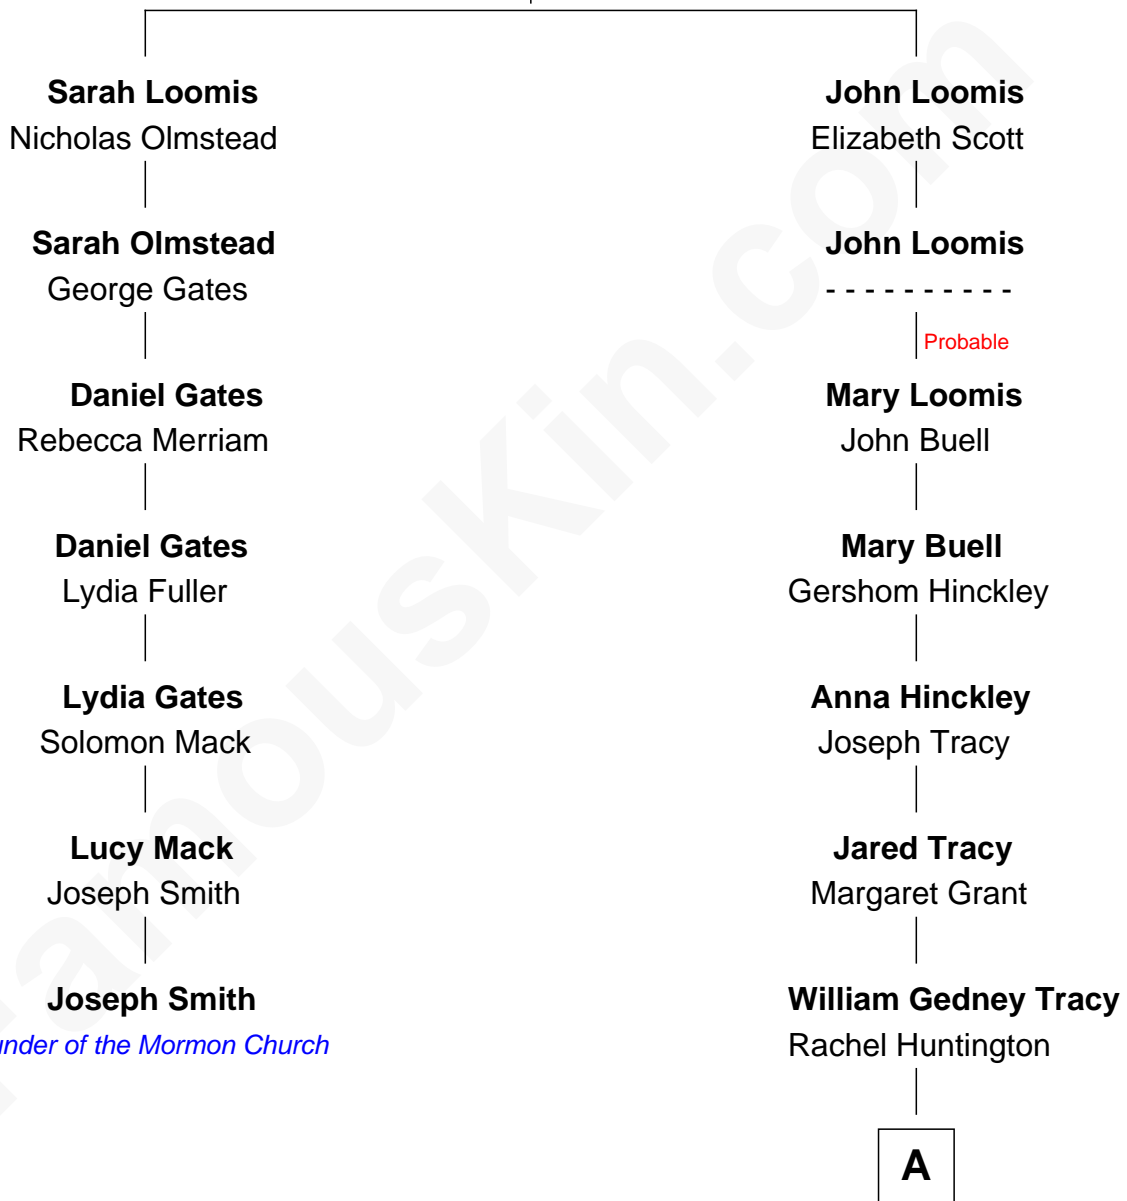

FamousKin.com

Relationship Chart of

Joseph Smith

Founder of the Mormon Church

6th cousin 4 times removed of

Henry Sturgis Morgan

Co-Founder of Morgan Stanley

Joseph Loomis

Mary White

A

Charles F. Tracy

Louisa Kirkland

Frances Louisa Tracy

John Pierpont Morgan

John Pierpont Morgan

Jane Norton Grew