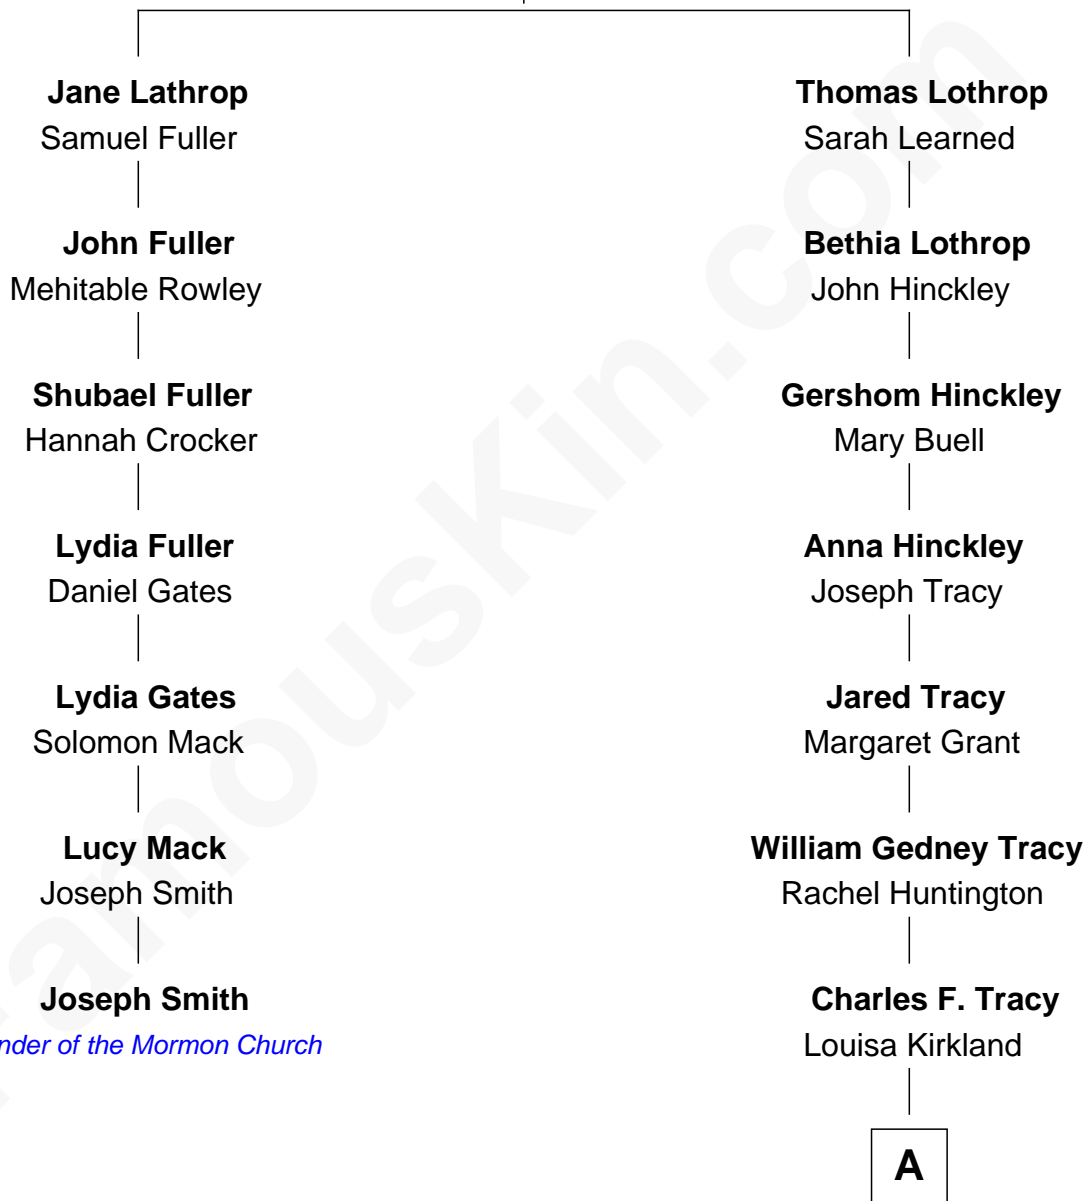

FamousKin.com

Relationship Chart of

Joseph Smith

Founder of the Mormon Church

6th cousin 3 times removed of

Henry Sturgis Morgan

Co-Founder of Morgan Stanley

John Lothrop
Hannah House

A

—
Frances Louisa Tracy

John Pierpont Morgan

—
John Pierpont Morgan

Jane Norton Grew

—
Henry Sturgis Morgan

Co-Founder of Morgan Stanley

FamousKin.com