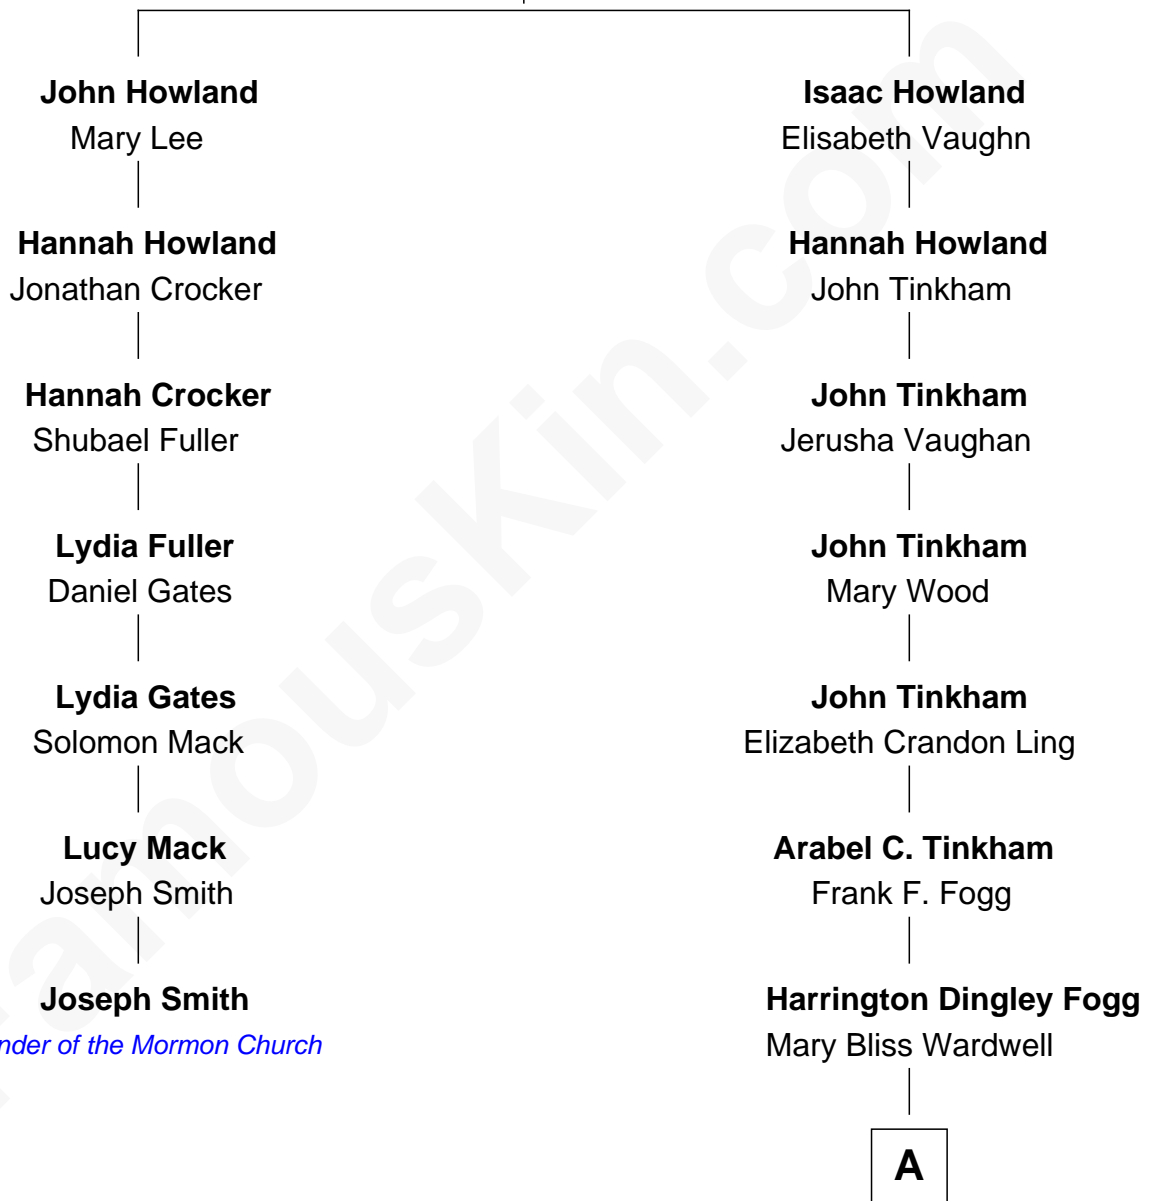

FamousKin.com Relationship Chart of

Joseph Smith

Founder of the Mormon Church

6th cousin 3 times removed of

Scott Foley

TV, Stage and Movie Actor

John Howland
Elizabeth Tilley

A