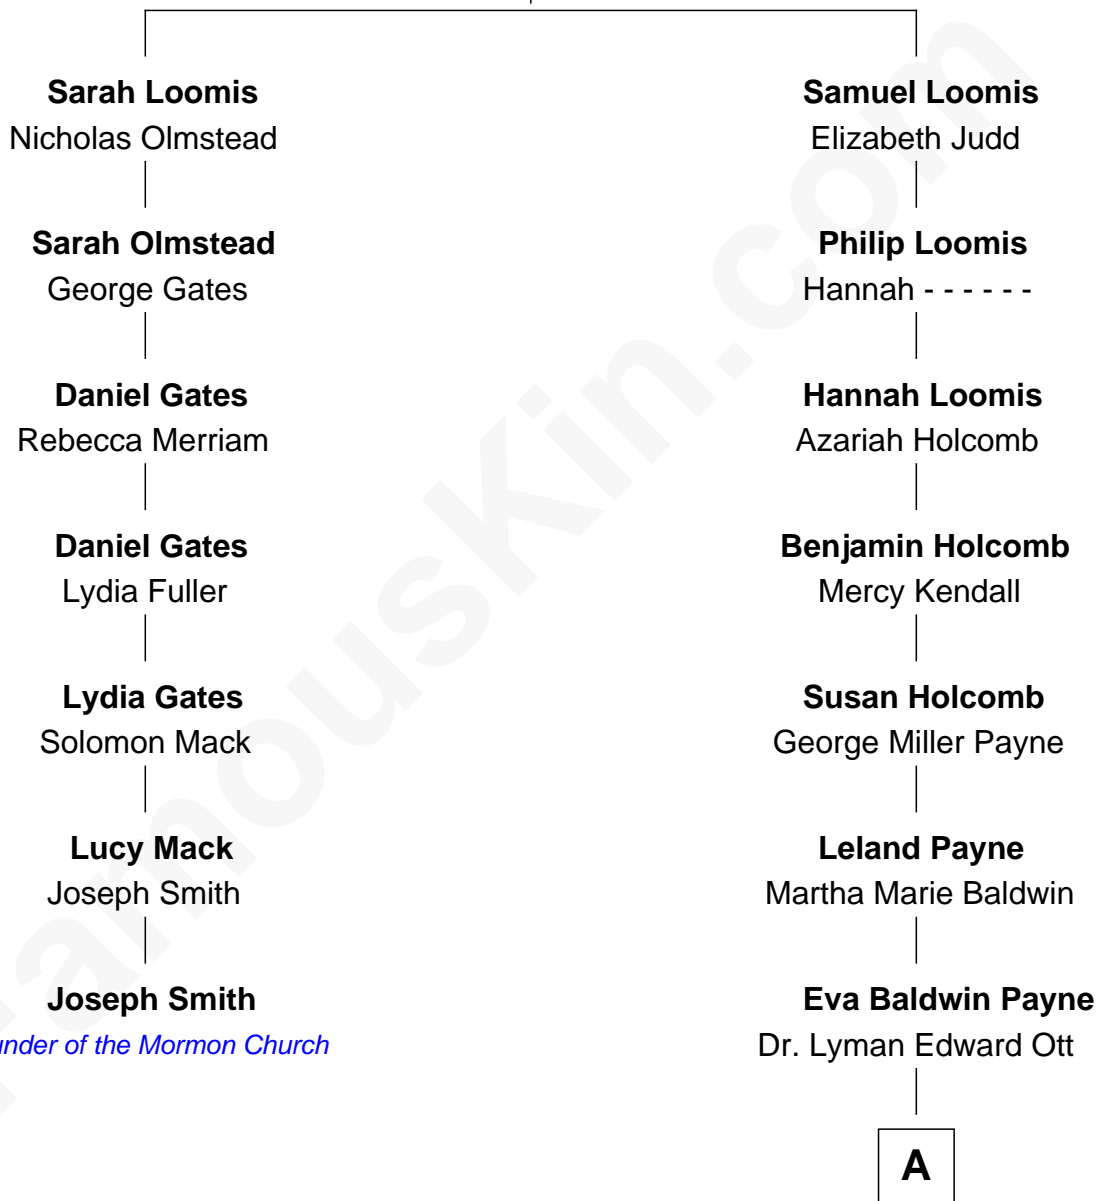

## Relationship Chart of

### Joseph Smith

*Founder of the Mormon Church*

6th cousin 3 times removed of

### Dan Quayle

*44th U.S. Vice-President*

**Joseph Loomis**

Mary White

**A**

—  
**Martha M. Ott**

Eugene Collins Pulliam

—  
**Martha Corinne Pulliam**