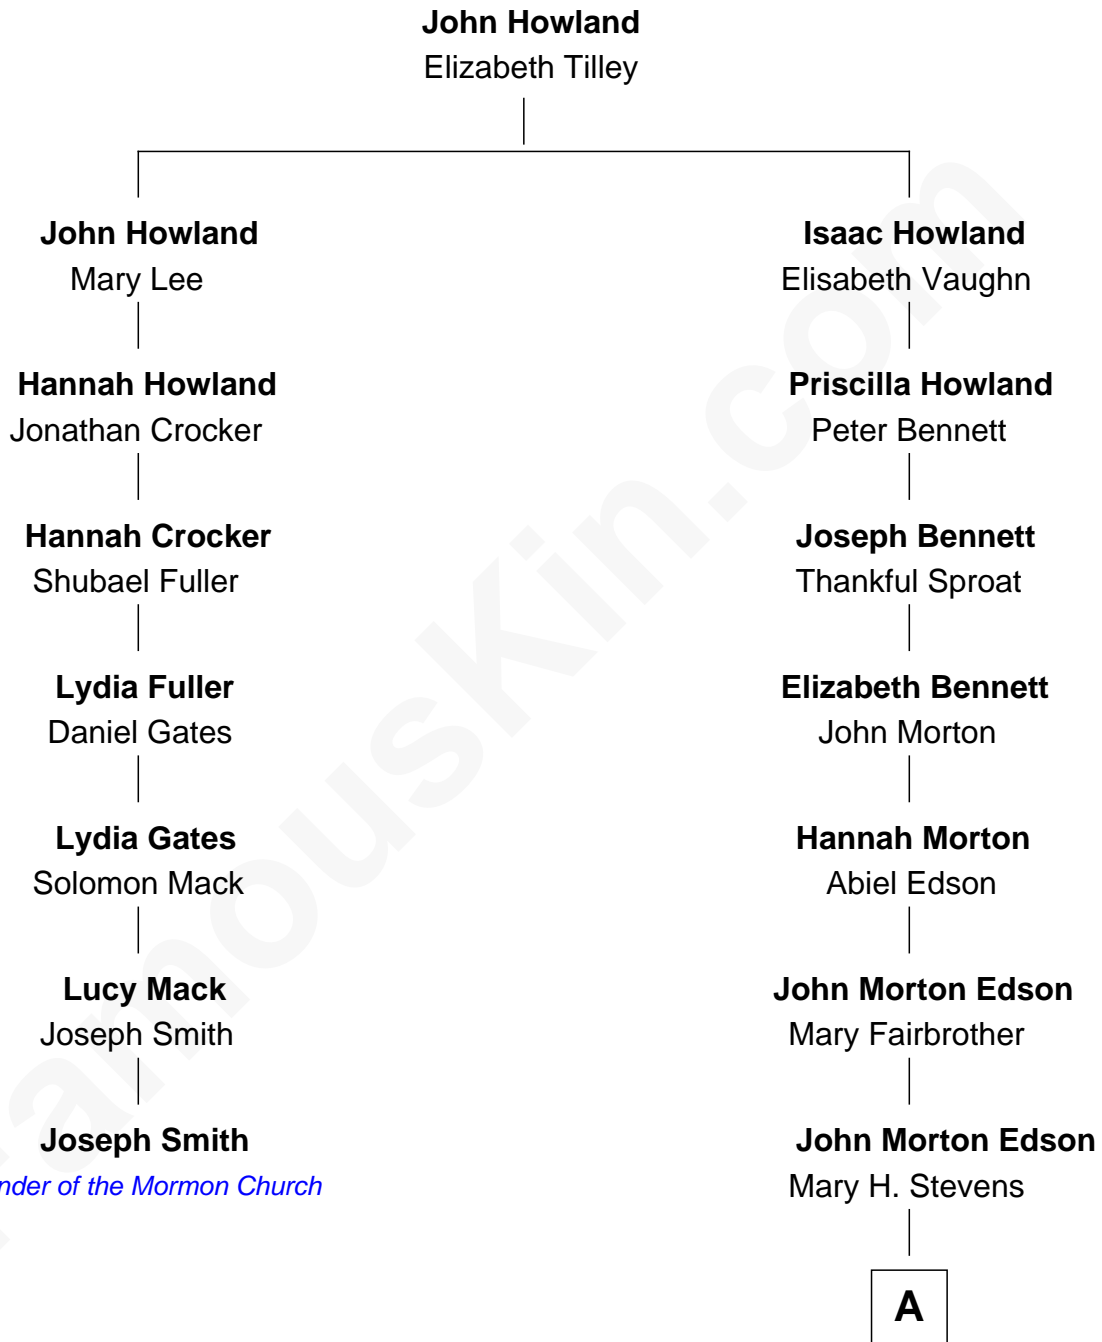

FamousKin.com

Relationship Chart of

Joseph Smith

Founder of the Mormon Church

6th cousin 5 times removed of

Marie-Chantal Miller

Crown Princess of Greece

A