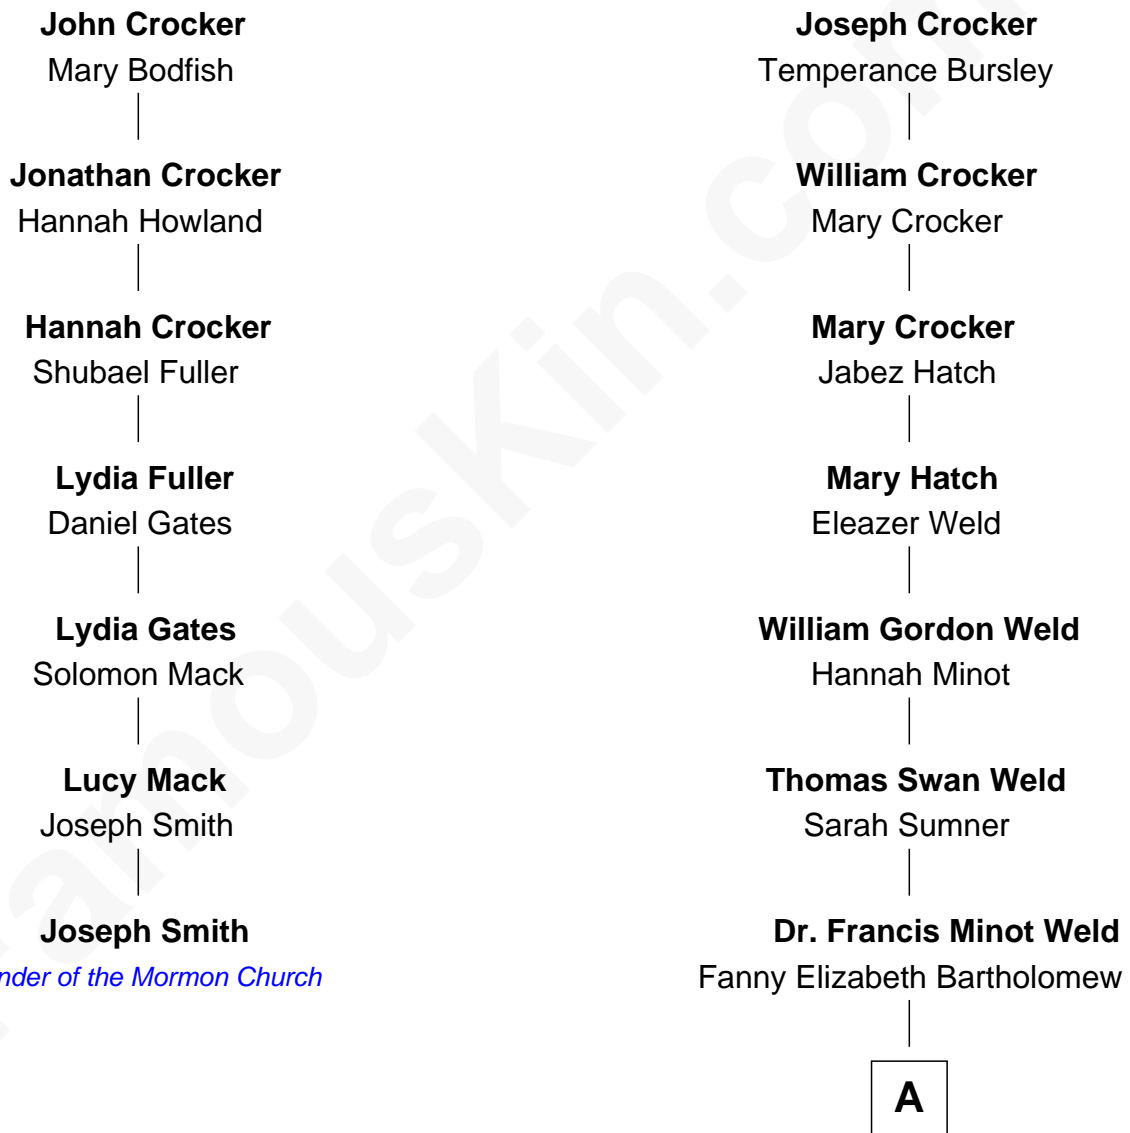

# FamousKin.com Relationship Chart of

**Joseph Smith**

*Founder of the Mormon Church*

6th cousin 3 times removed of

**Bill Weld**

*68th Governor of Massachusetts*

**William Crocker**

Alice - - - - -

A

Francis Minot Weld

Margaret Low White

David Weld

Mary Blake Nichols

Bill Weld

*68th Governor of Massachusetts*

FamousKin.com