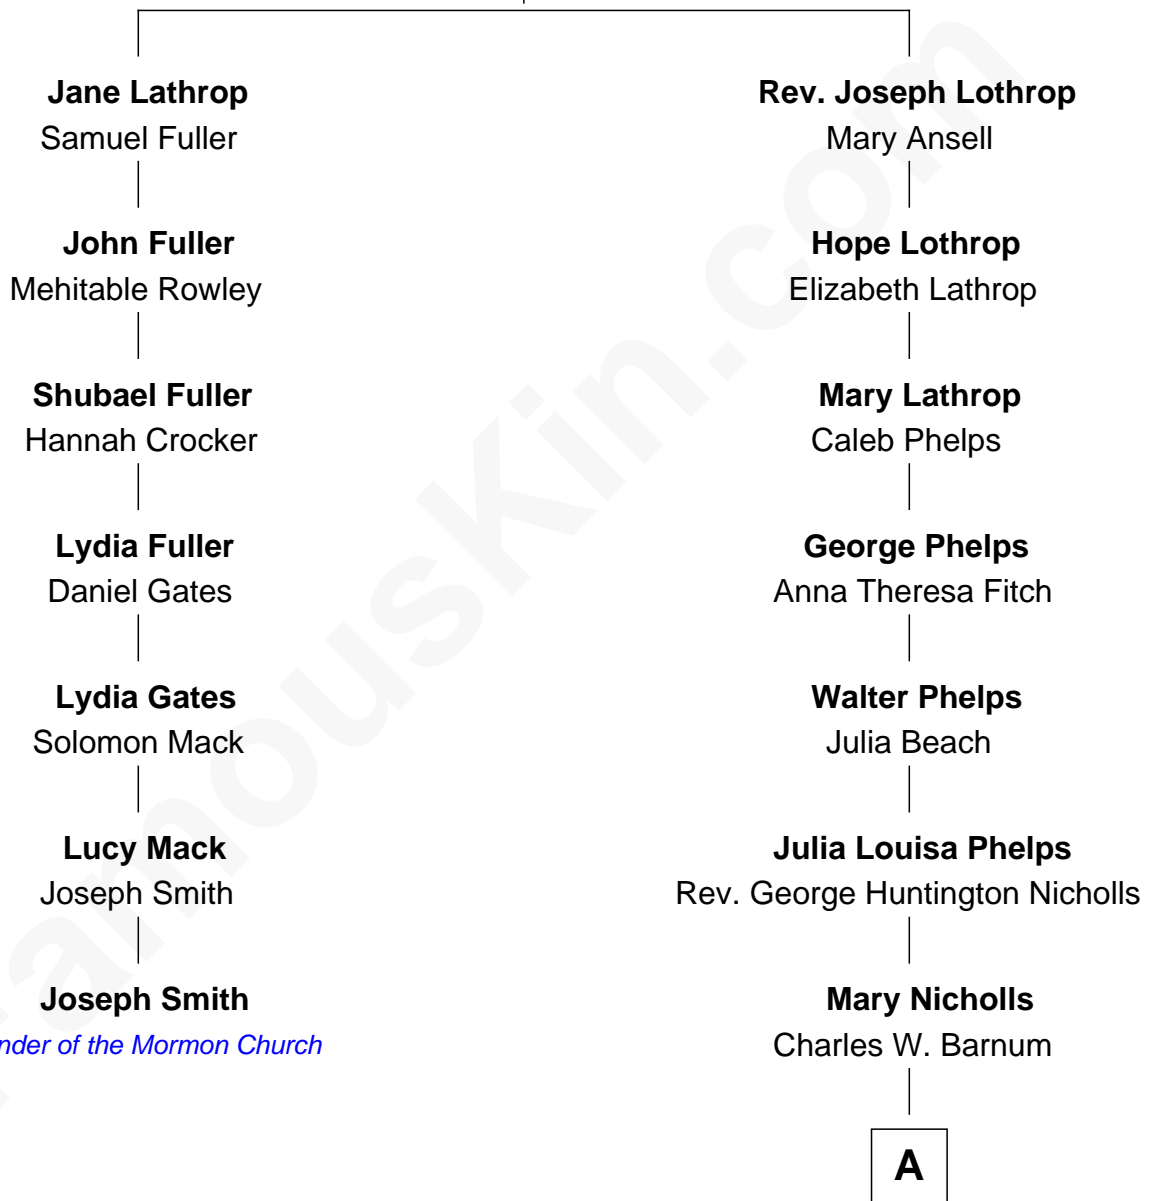

# FamousKin.com Relationship Chart of

**Joseph Smith**

*Founder of the Mormon Church*

6th cousin 4 times removed of

**Treat Williams**

*TV & Movie Actor*

**John Lothrop**

Hannah House

**A**

Richard Nicholls Barnum

Marian Hutchison Cocks

Eleanor Barnum

Treat Payne Andrew

Marian Andrew

Richard Norman Williams

**Treat Williams**