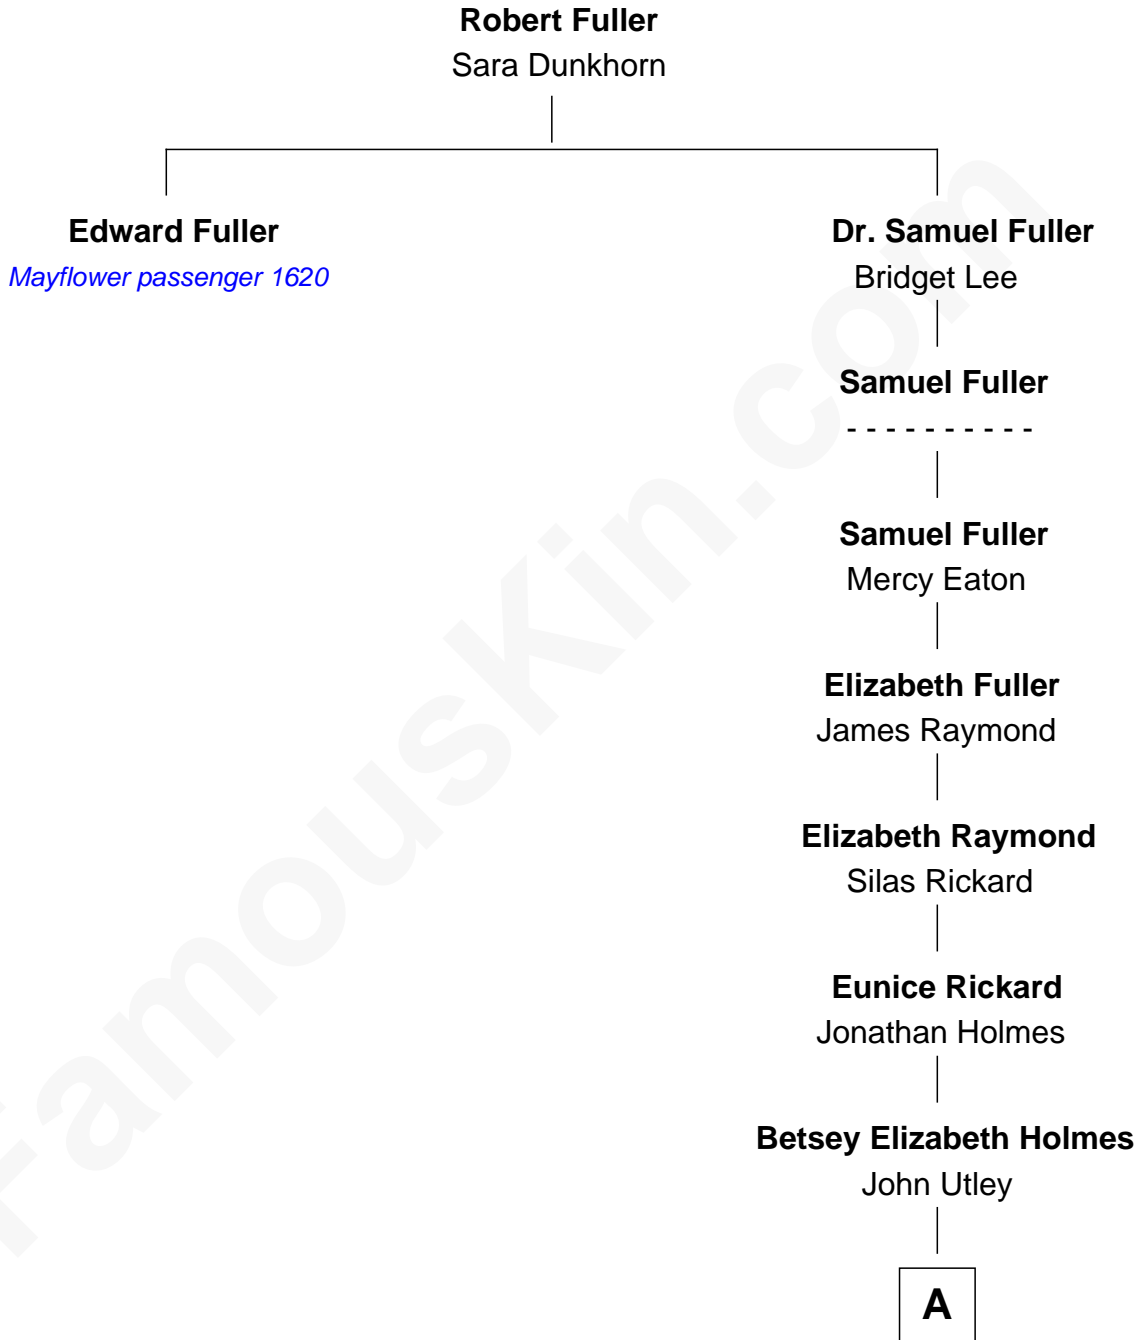

MAYFLOWER

FamousKin.com Relationship Chart of

Edward Fuller

(c1575 - 1620/1) Mayflower passenger 1620

8th great-granduncle of

Ray Stanton Avery

Founder, Avery Dennison Corp.

A

—
Emeline Utley

Hart Massey

—
Ella Amelia Massey

Samuel Fowler Dickinson

—
Emma Miller Dickinson

Oliver Perry Avery

—
Ray Stanton Avery

Founder, Avery Dennison Corp.