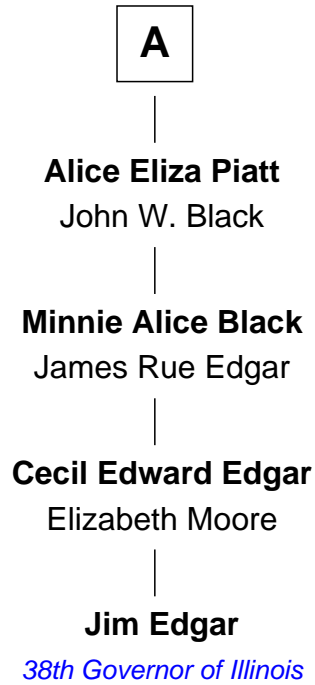

**MAYFLOWER**

# FamousKin.com Relationship Chart of

**Edward Fuller**

*(c1575 - 1620/1) Mayflower passenger 1620*

9th Great-grandfather of

**Jim Edgar**

*38th Governor of Illinois*

**Edward Fuller**  
Mrs. Edward Fuller

**Samuel Fuller**  
Jane Lathrop

**Hannah Fuller**  
Nicholas Bonham

**Mary Bonham**  
Edmund Dunham

**Ephraim Dunham**  
Phebe Smalley

**Elizabeth Dunham**  
Jacob Piatt

**Benjamin Piatt**  
Polly Waddle

**Jacob Piatt**  
Polly Ann Trotter

**A**

FamousKin.com