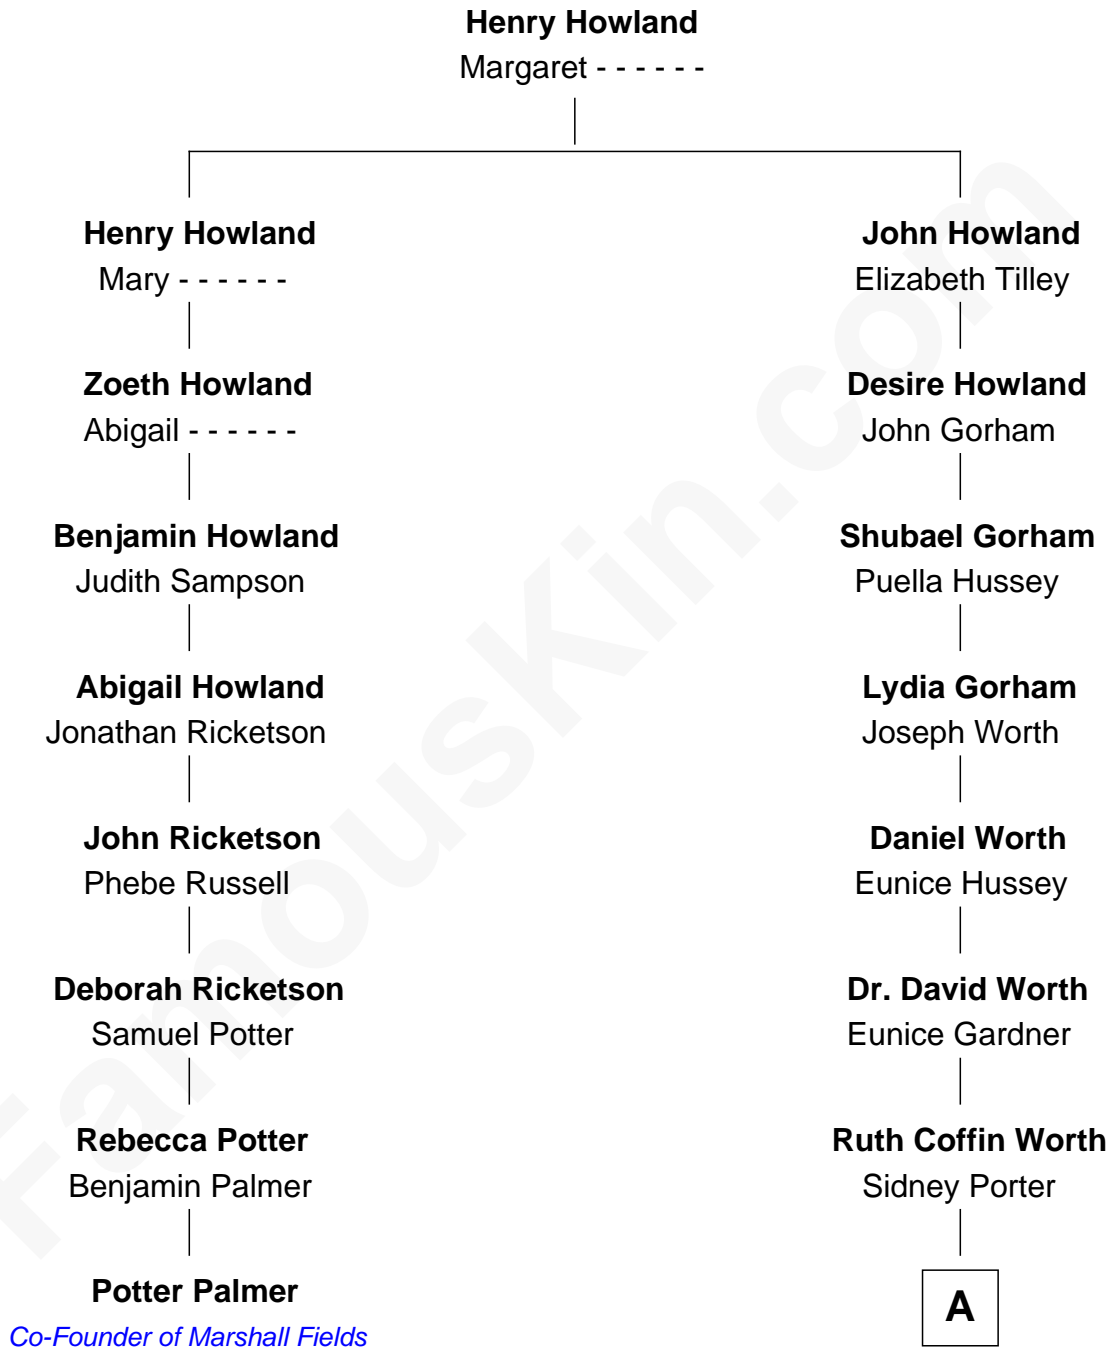

# FamousKin.com Relationship Chart of

**Potter Palmer**

*Co-Founder of Marshall Fields*

7th cousin 1 time removed of

**O. Henry**

*Short Story Writer*

**A**

**Dr. Algernon Sidney Porter**  
Mary Jane Virginia Swaim

**O. Henry**  
*Short Story Writer*

FamousKin.com