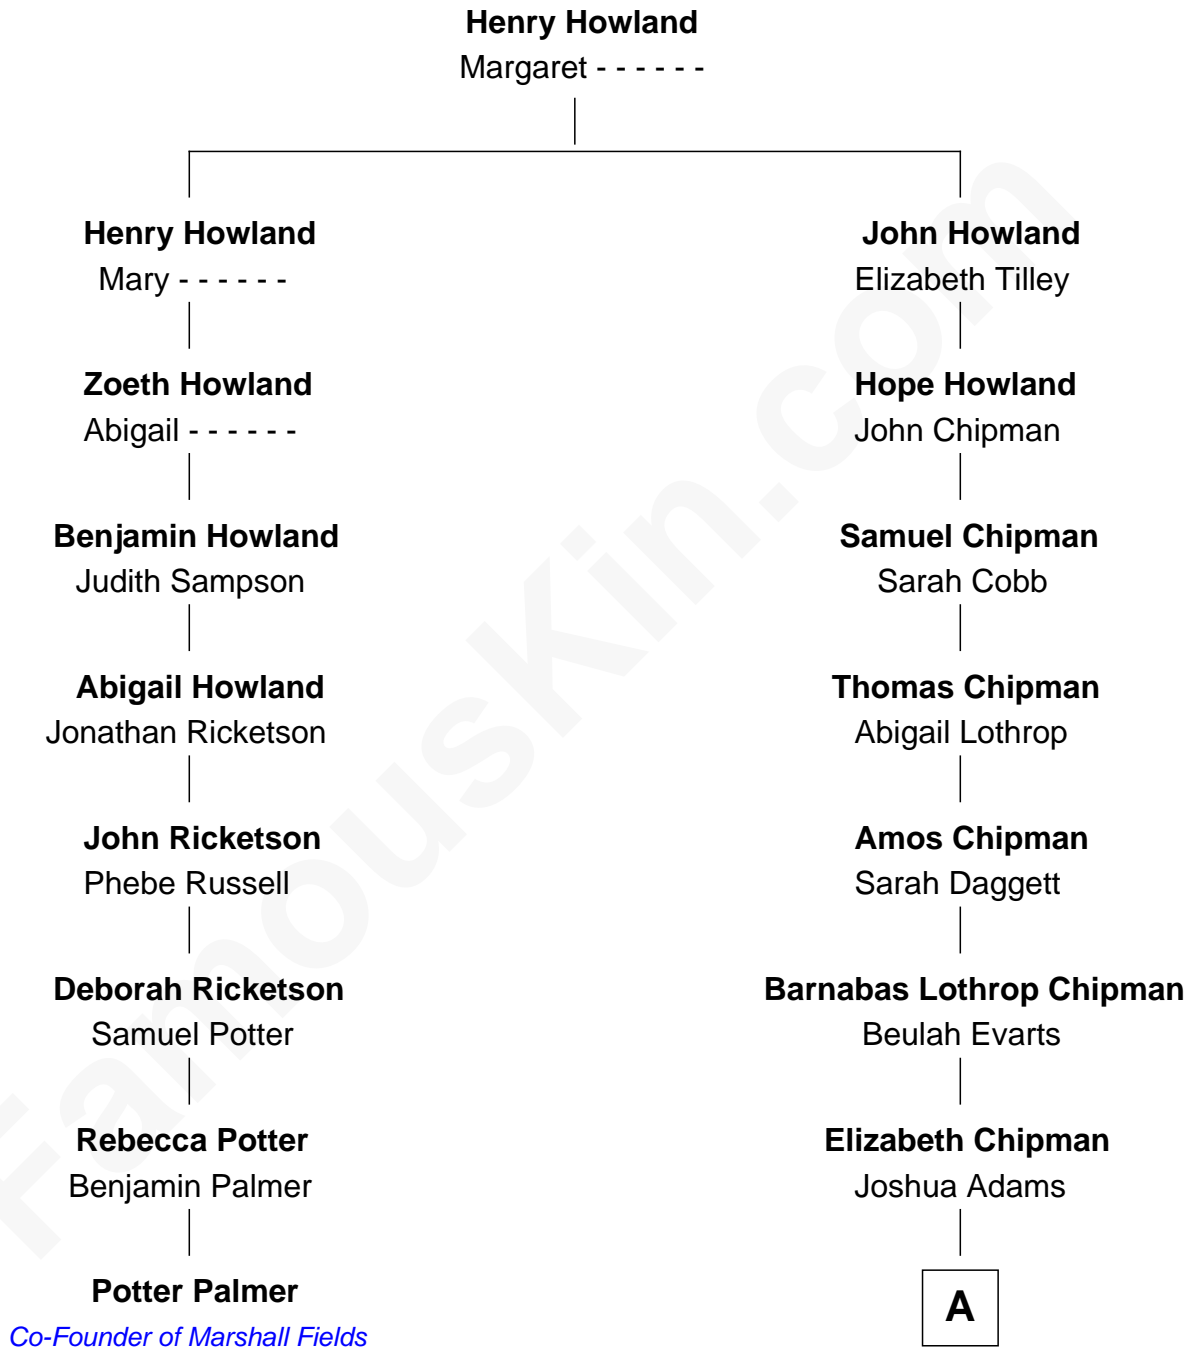

# FamousKin.com Relationship Chart of

**Potter Palmer**

*Co-Founder of Marshall Fields*

7th cousin 2 times removed of

**Maude Adams**

*Broadway Actress*

A

**Barnabas Lothrop Adams**

Julia Ann Banker

**Asenath Ann Adams**

James Henry Kiskadden

**Maude Adams**

*Broadway Actress*

FamousKin.com