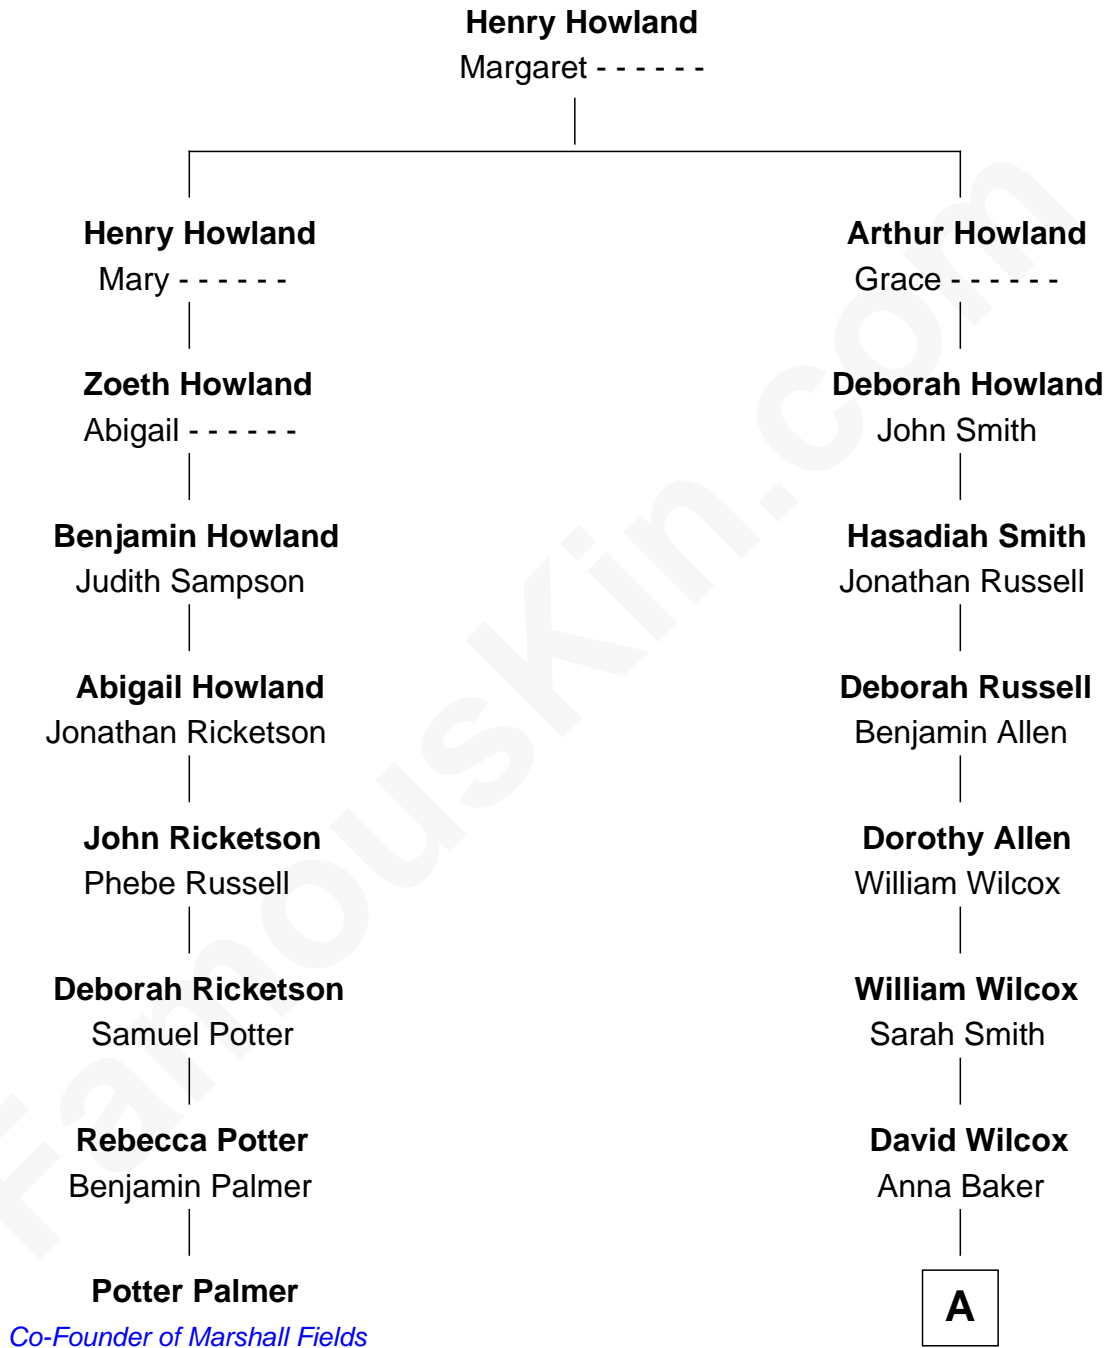

FamousKin.com Relationship Chart of

Potter Palmer

Co-Founder of Marshall Fields

7th cousin 3 times removed of

Sir Winston Churchill

Prime Minister of the United Kingdom

A

—
Clarissa Wilcox

Ambrose Hall

—
Clarissa Hall

Leonard Walter Jerome

—
Jeanette Jerome

Randolph Henry Spencer-Churchill

—
Sir Winston Churchill

Prime Minister of the United Kingdom