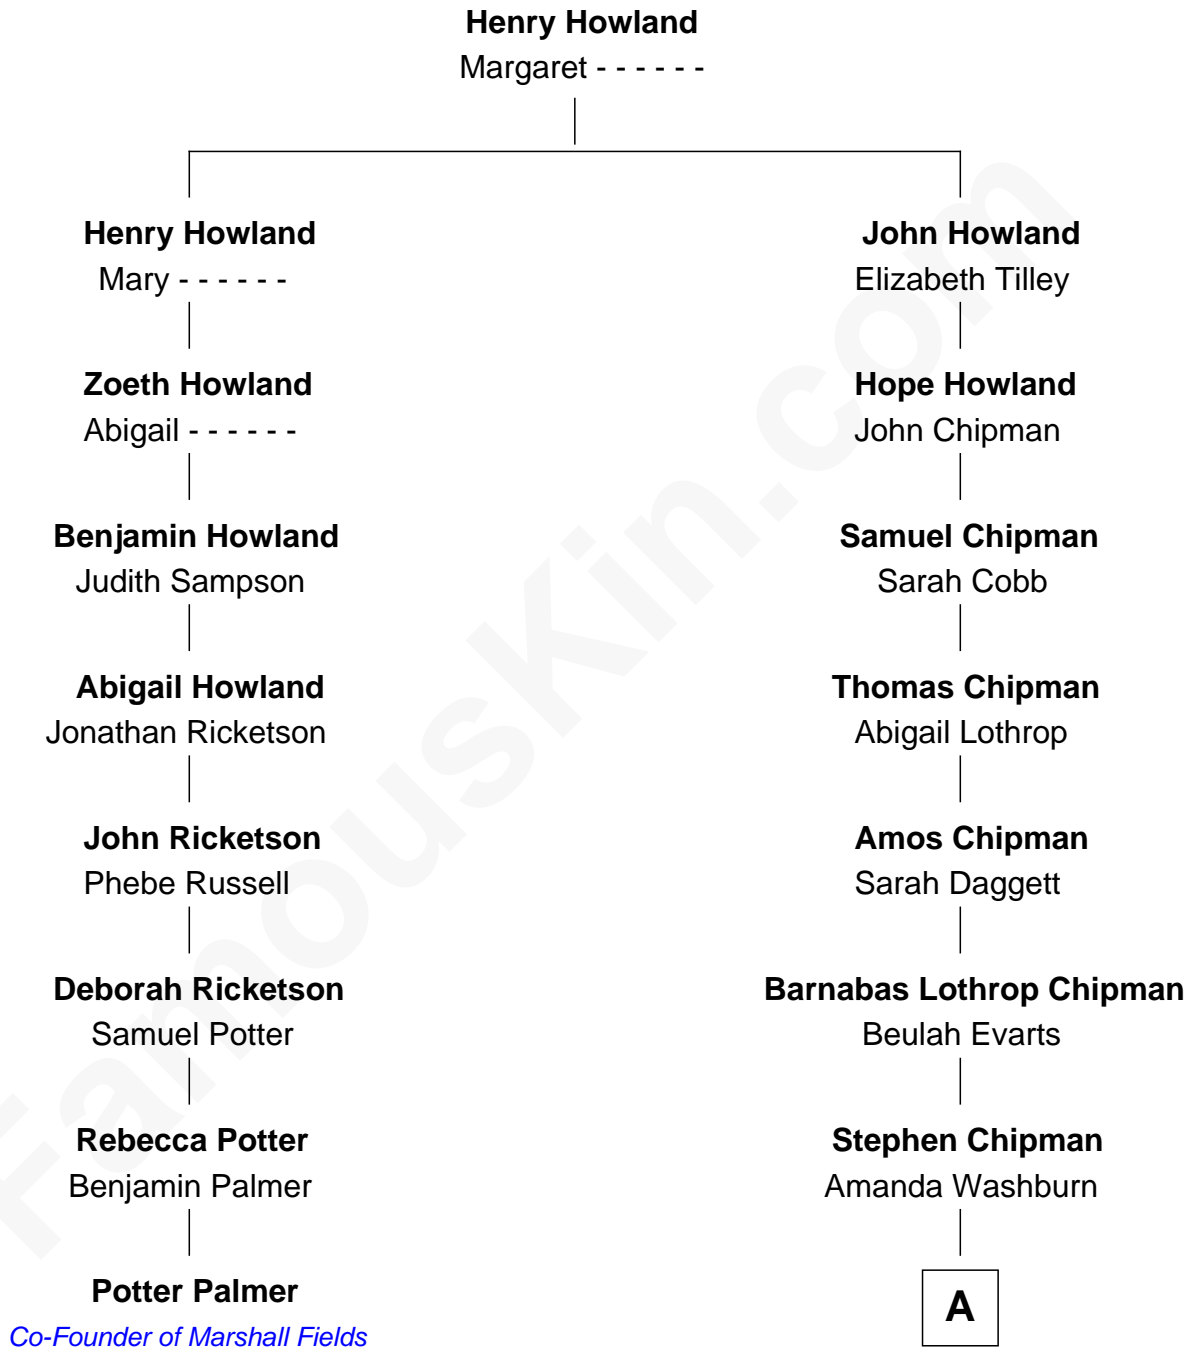

FamousKin.com Relationship Chart of

Potter Palmer

Co-Founder of Marshall Fields

7th cousin 4 times removed of

Gary Herbert

17th Governor of Utah

A

|
William Henry Chipman

Eliza Filcher

|
William Henry Chipman

Sarah Elizabeth Parker

|
Eliza Chipman

James Edward Peters

|
Paul Richard Peters

Carol Boley

|
Gary Herbert

17th Governor of Utah

FamousKin.com