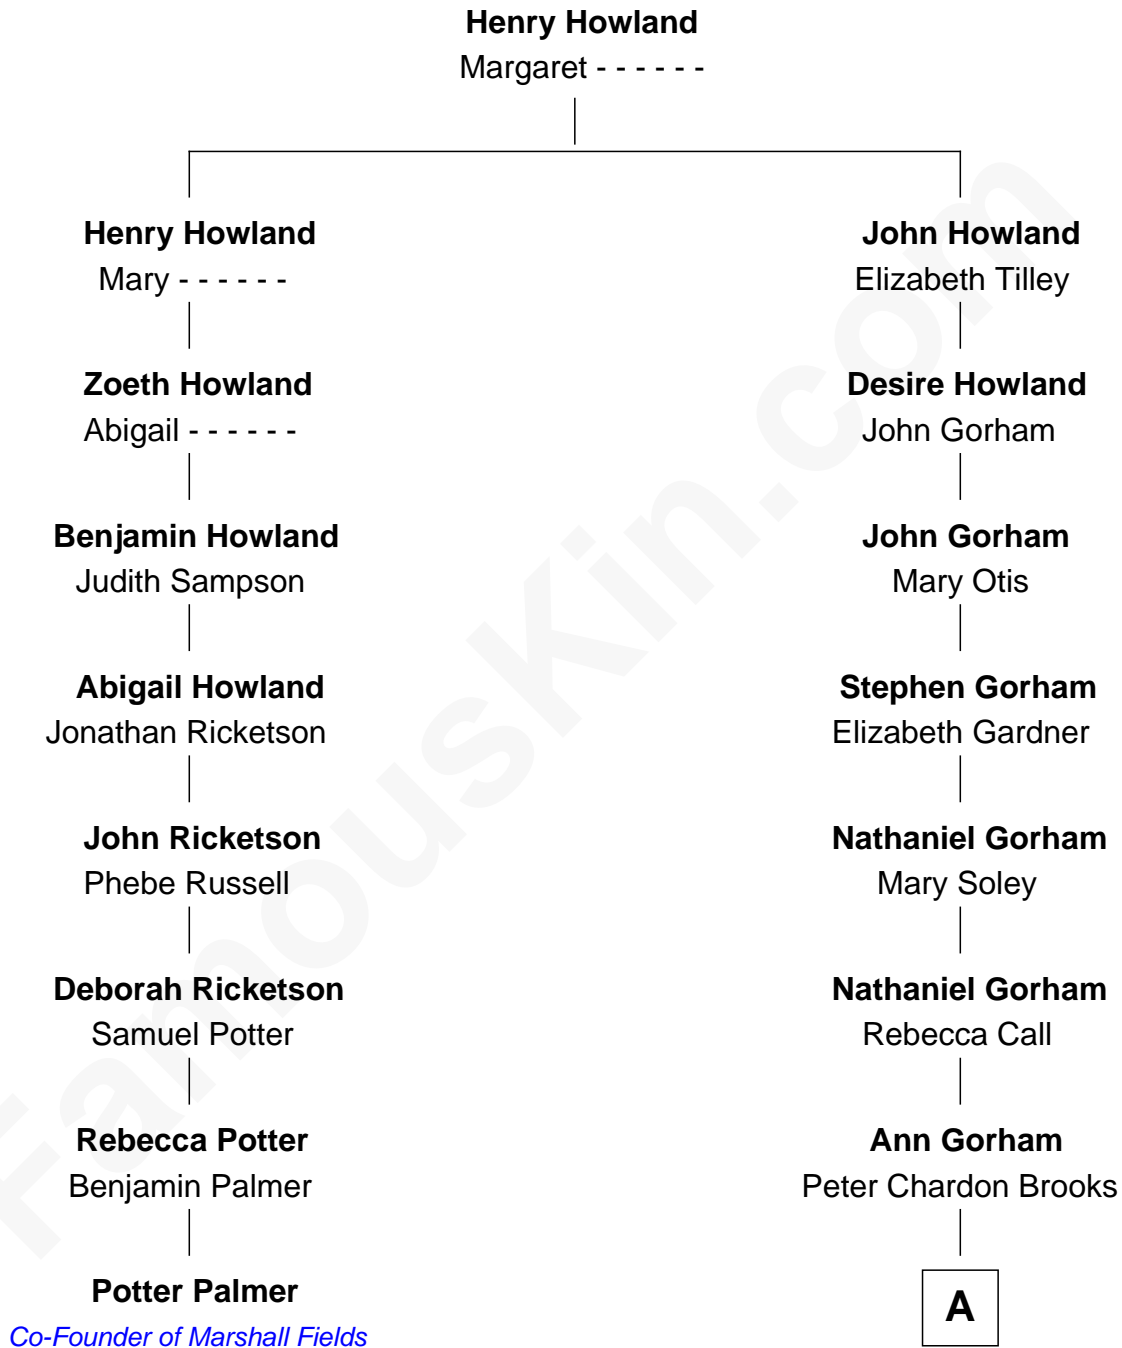

FamousKin.com Relationship Chart of

Potter Palmer

Co-Founder of Marshall Fields

7th cousin 4 times removed of

John Adams Morgan

1952 Olympic Sailing Gold Medalist

A

Abigail Brown Brooks

Charles Francis Adams

John Quincy Adams

Frances Cadwallader Crowninshield

Charles Francis Adams

Frances Lovering

Catherine Frances Lovering Adams

Henry Sturgis Morgan

John Adams Morgan