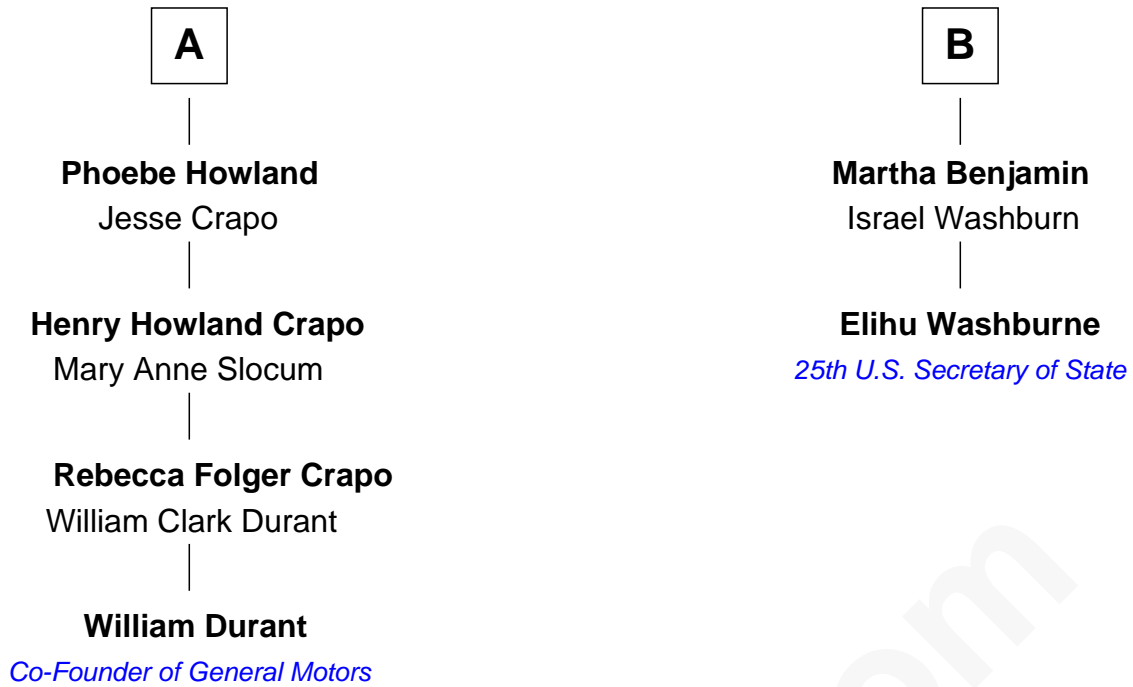

FamousKin.com