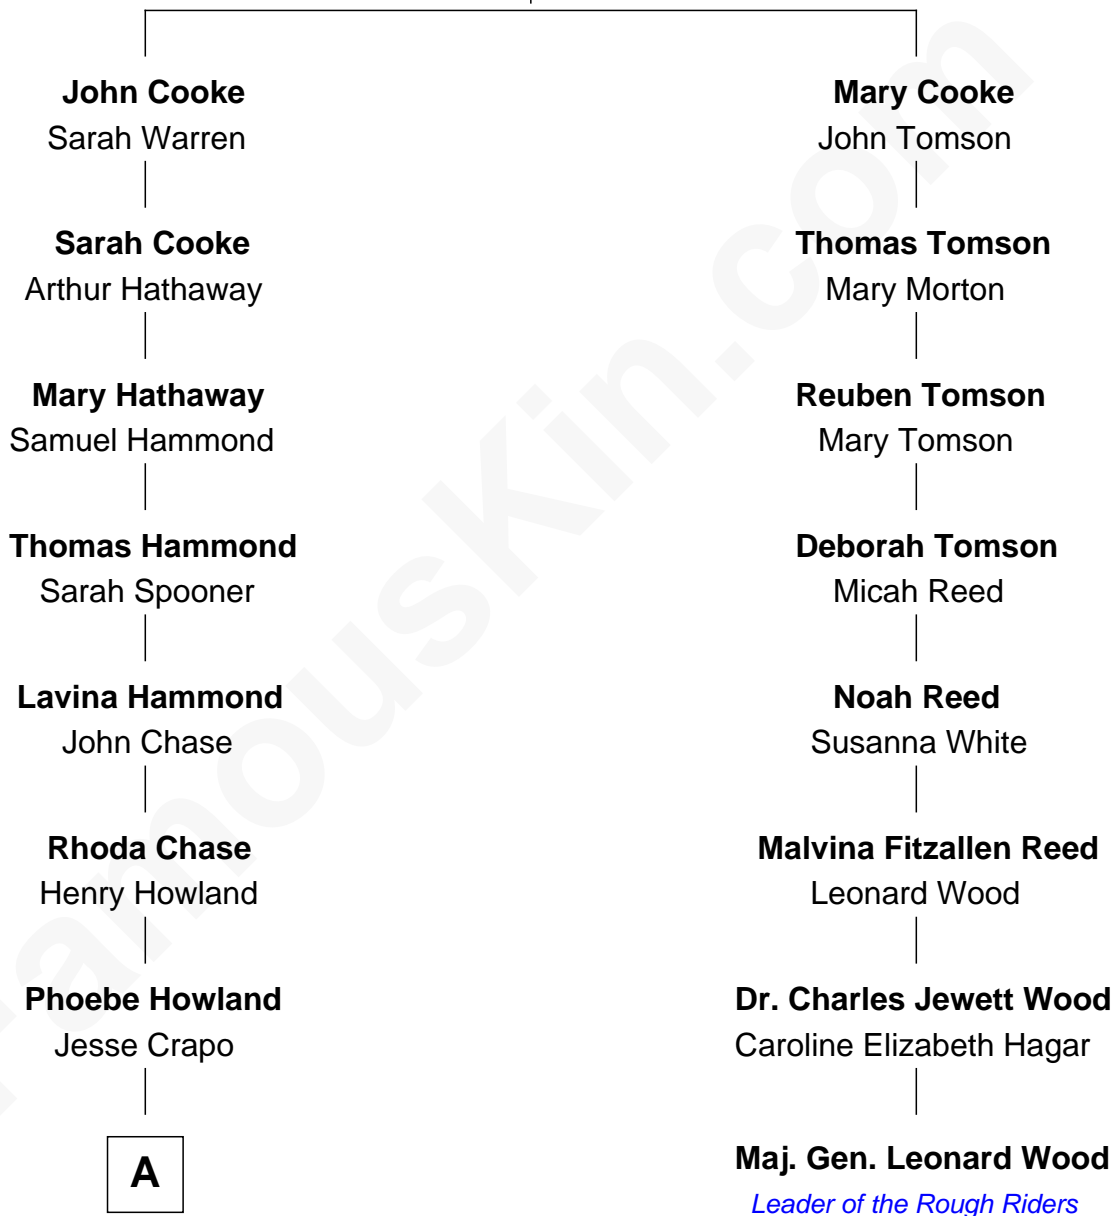

FamousKin.com

Relationship Chart of

William Durant

Co-Founder of General Motors and Founder of Frigidaire

7th cousin 2 times removed of

Maj. Gen. Leonard Wood

Leader of the Rough Riders

Francis Cooke
Hester le Mahieu

A

Henry Howland Crapo

Mary Anne Slocum

Rebecca Folger Crapo

William Clark Durant

William Durant

Co-Founder of General Motors

FamousKin.com