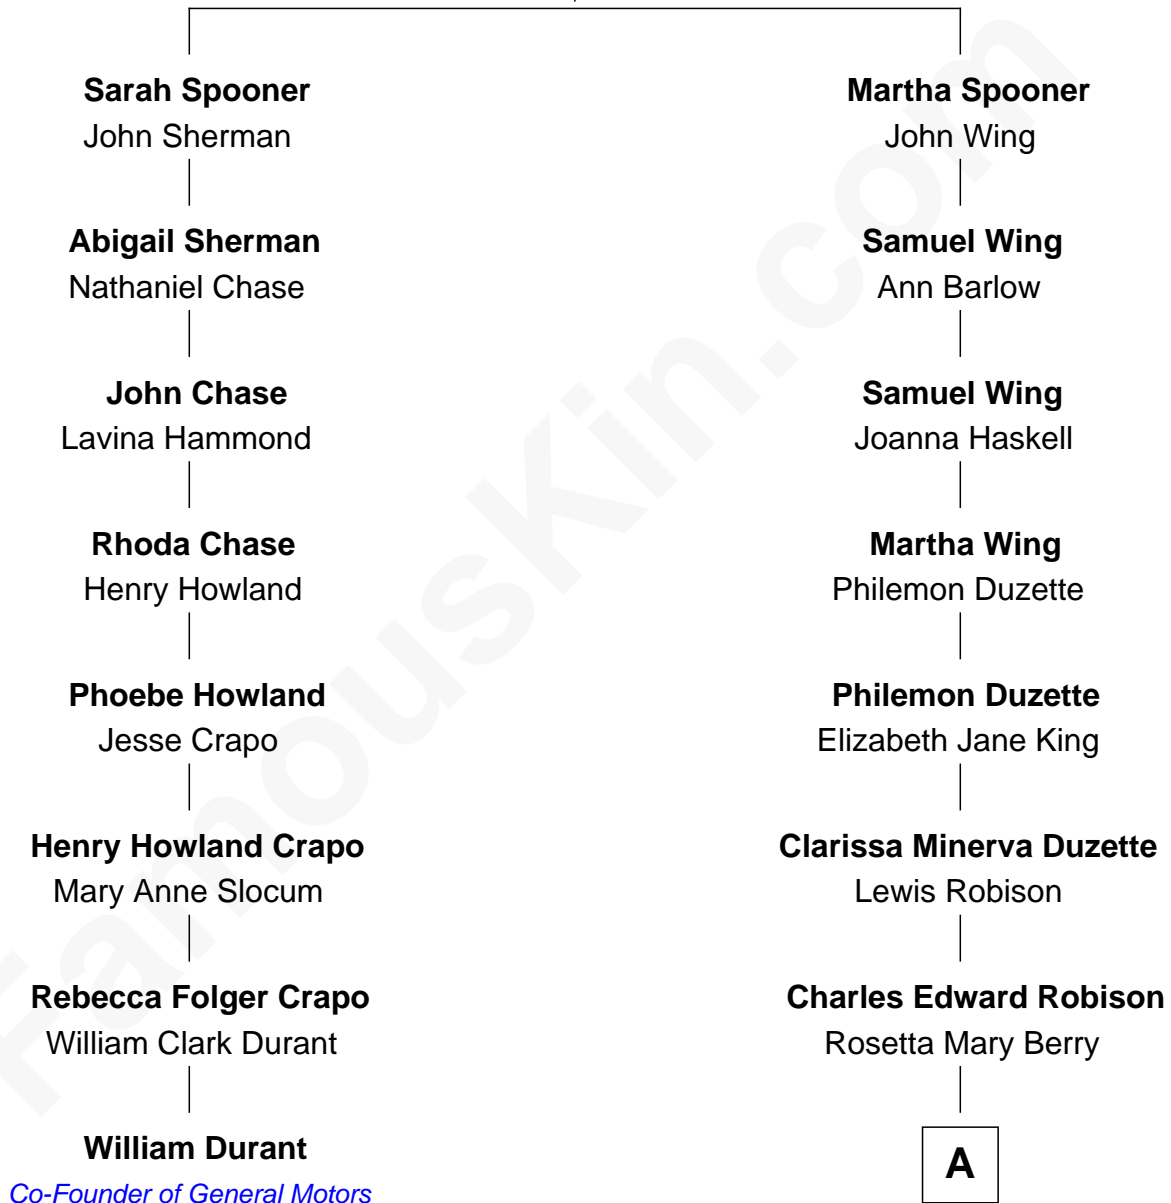

FamousKin.com

Relationship Chart of

William Durant

Co-Founder of General Motors and Founder of Frigidaire

7th cousin 2 times removed of

Mitt Romney

70th Governor of Massachusetts

William Spooner
Hannah Pratt

A

Alma Luella Robison
Harold Arundel LaFount

Lenore Emily LaFount
George Wilcken Romney

Mitt Romney
70th Governor of Massachusetts

FamousKin.com