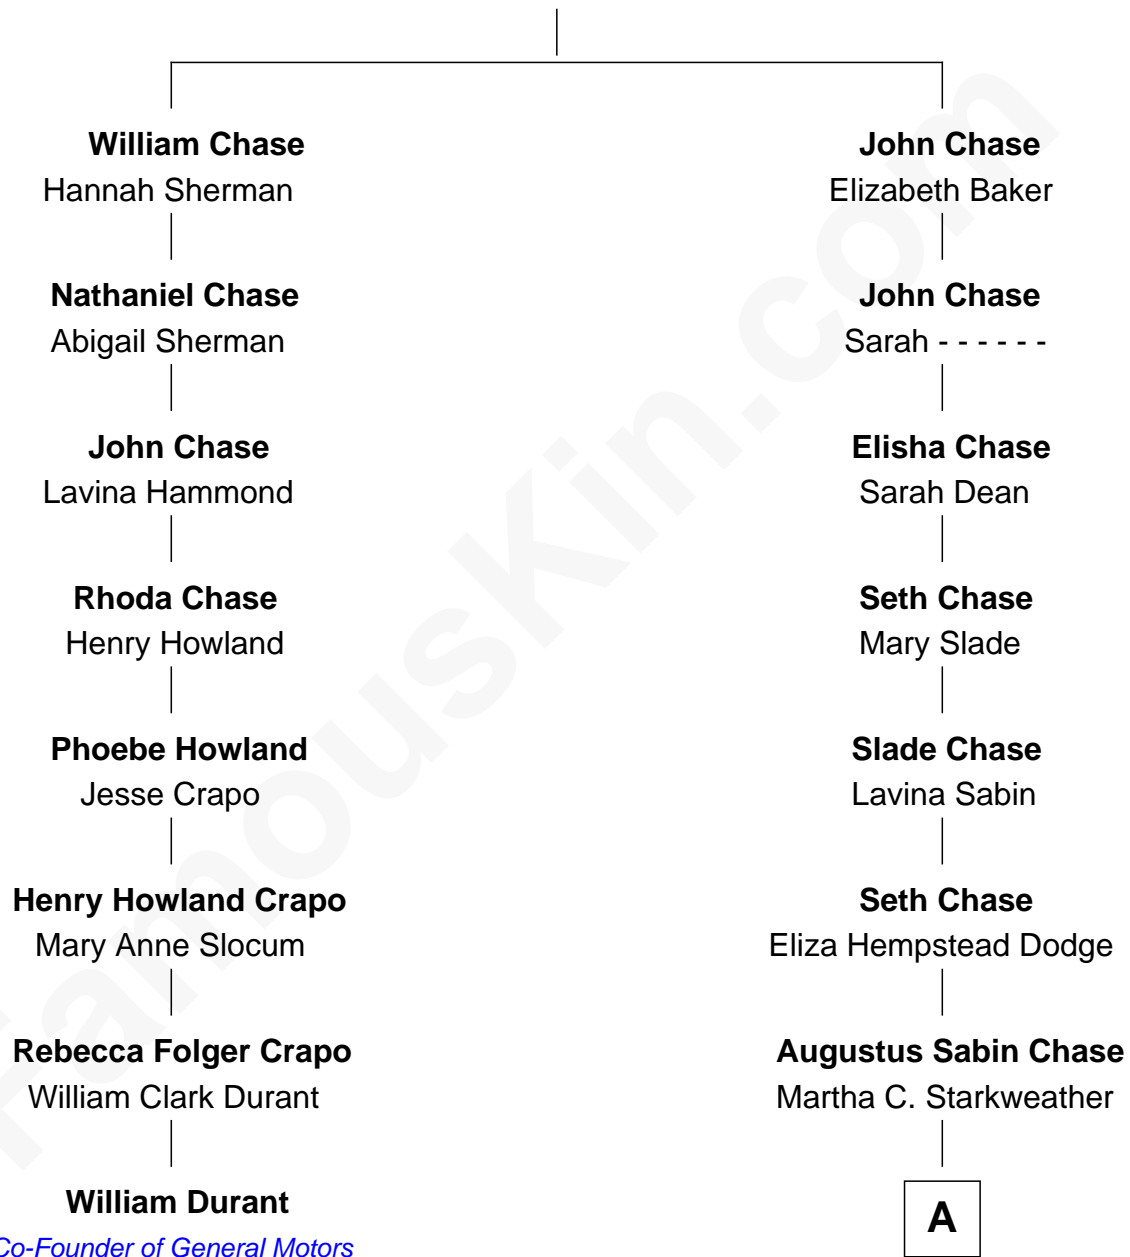

FamousKin.com

Relationship Chart of

William Durant

Co-Founder of General Motors and Founder of Frigidaire

7th cousin 1 time removed of

Lucia Chase

Co-Founder, American Ballet Theatre

William Chase

A

Irving Hall Chase
Elizabeth Hosmer Kellogg

Lucia Chase
Ballet Dancer

FamousKin.com