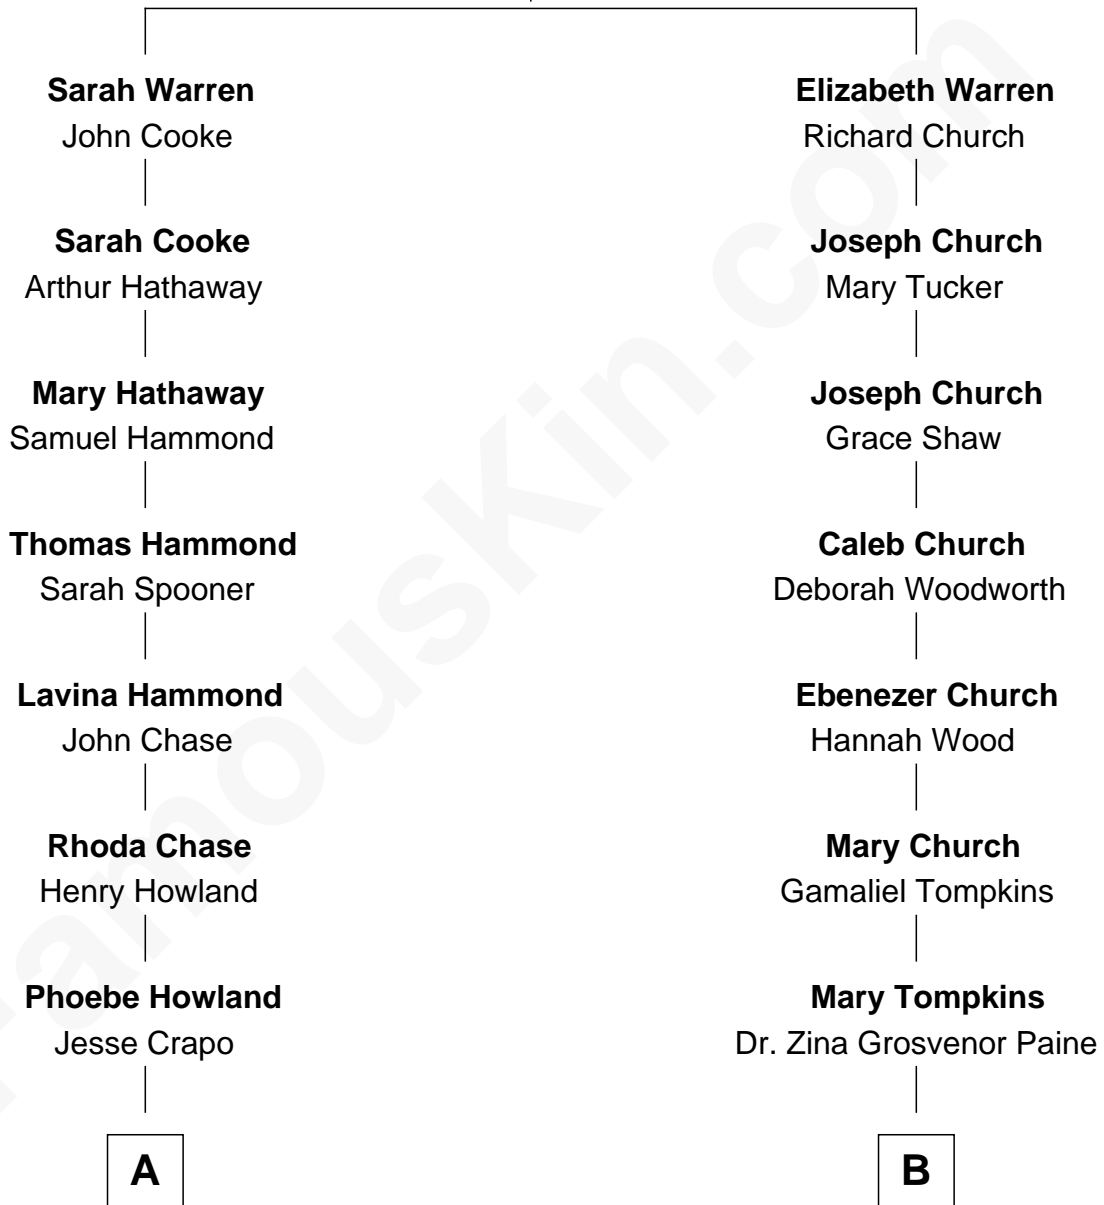

## Relationship Chart of

### Charles M. Dale

*66th Governor of New Hampshire*

**Richard Warren**  
Elizabeth Walker

**A**

**Henry Howland Crapo**

Mary Anne Slocum

**Rebecca Folger Crapo**

William Clark Durant