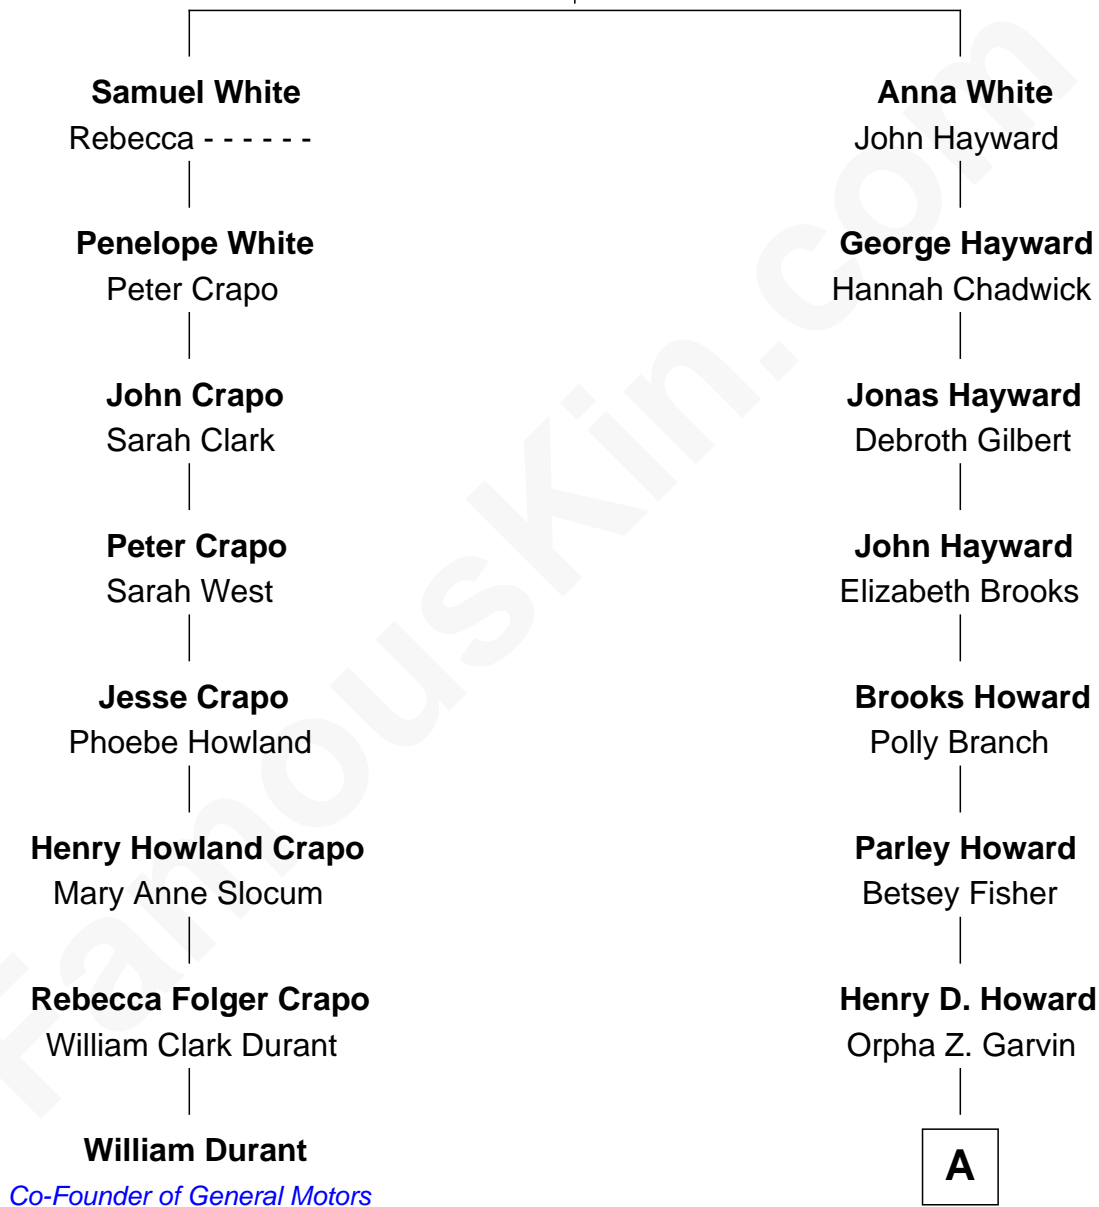

FamousKin.com

Relationship Chart of

William Durant

Co-Founder of General Motors and Founder of Frigidaire

7th cousin 5 times removed of

Taylor Lautner
TV and Movie Actor

Resolved White
Judith Vassall

A

—
Alice B. Howard
Franklin A. French

—
Ruth French
John Giles Akers

—
Bernetta J. Akers
Howard John Pickard

—
Sandra Jean Pickard
Loren Joseph Lautner

—
Daniel Joseph Lautner
Deborah C. Bos

—
Taylor Lautner
TV and Movie Actor