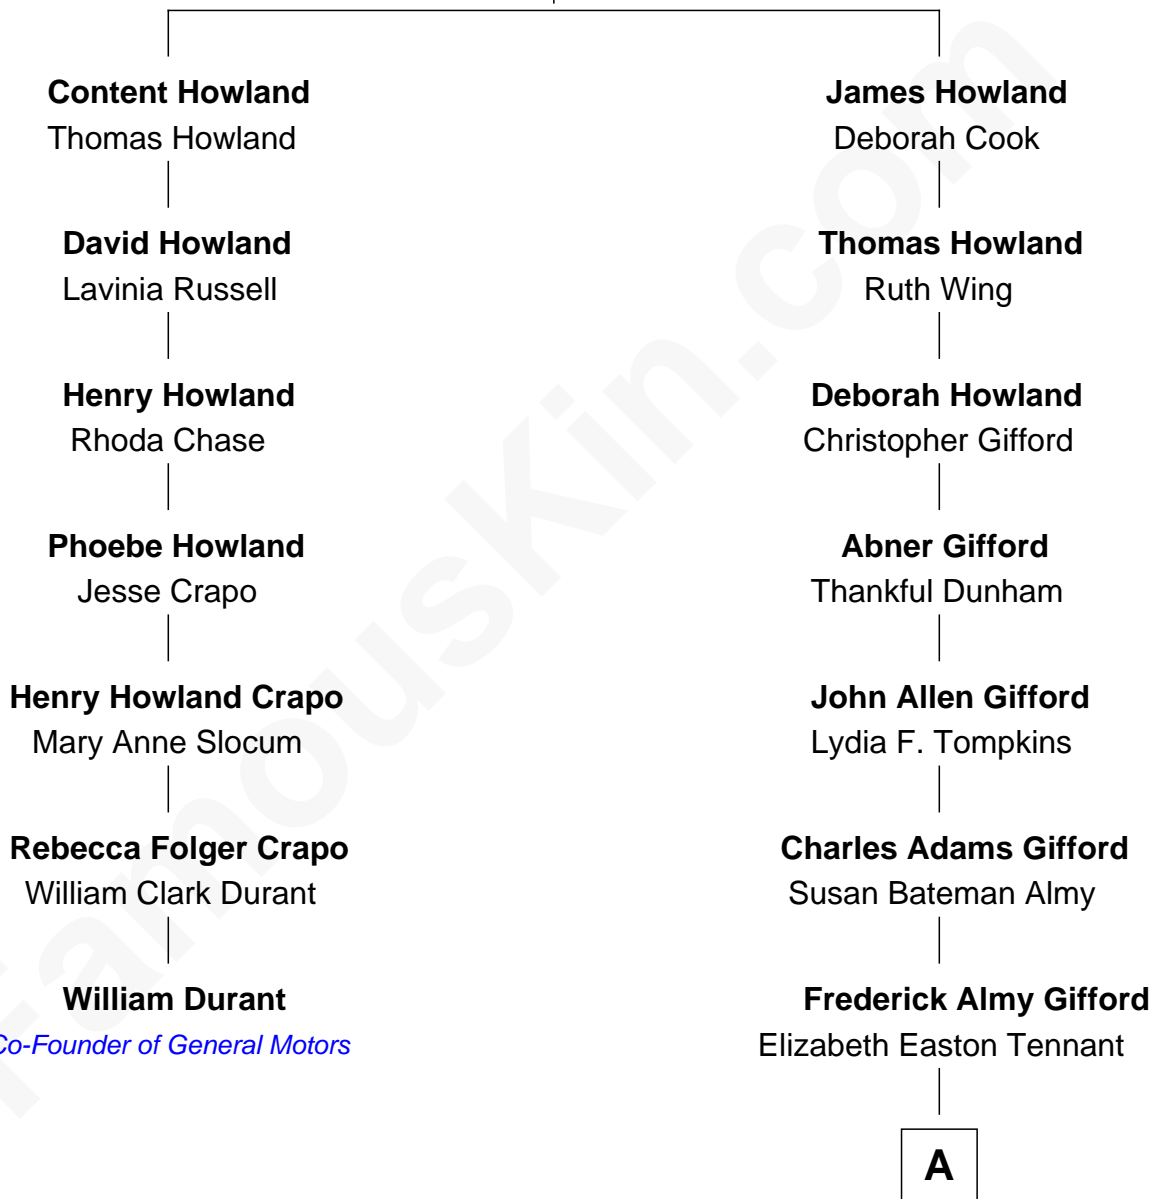

## Relationship Chart of

### William Durant

*Co-Founder of General Motors and Founder of Frigidaire*

6th cousin 2 times removed of

### Marilyn Monroe

*Actress, Model, and Singer*

**Nathaniel Howland**

Rose Allen

**A**

Charles Stanley Gifford

Gladys Pearl Monroe

**Marilyn Monroe**