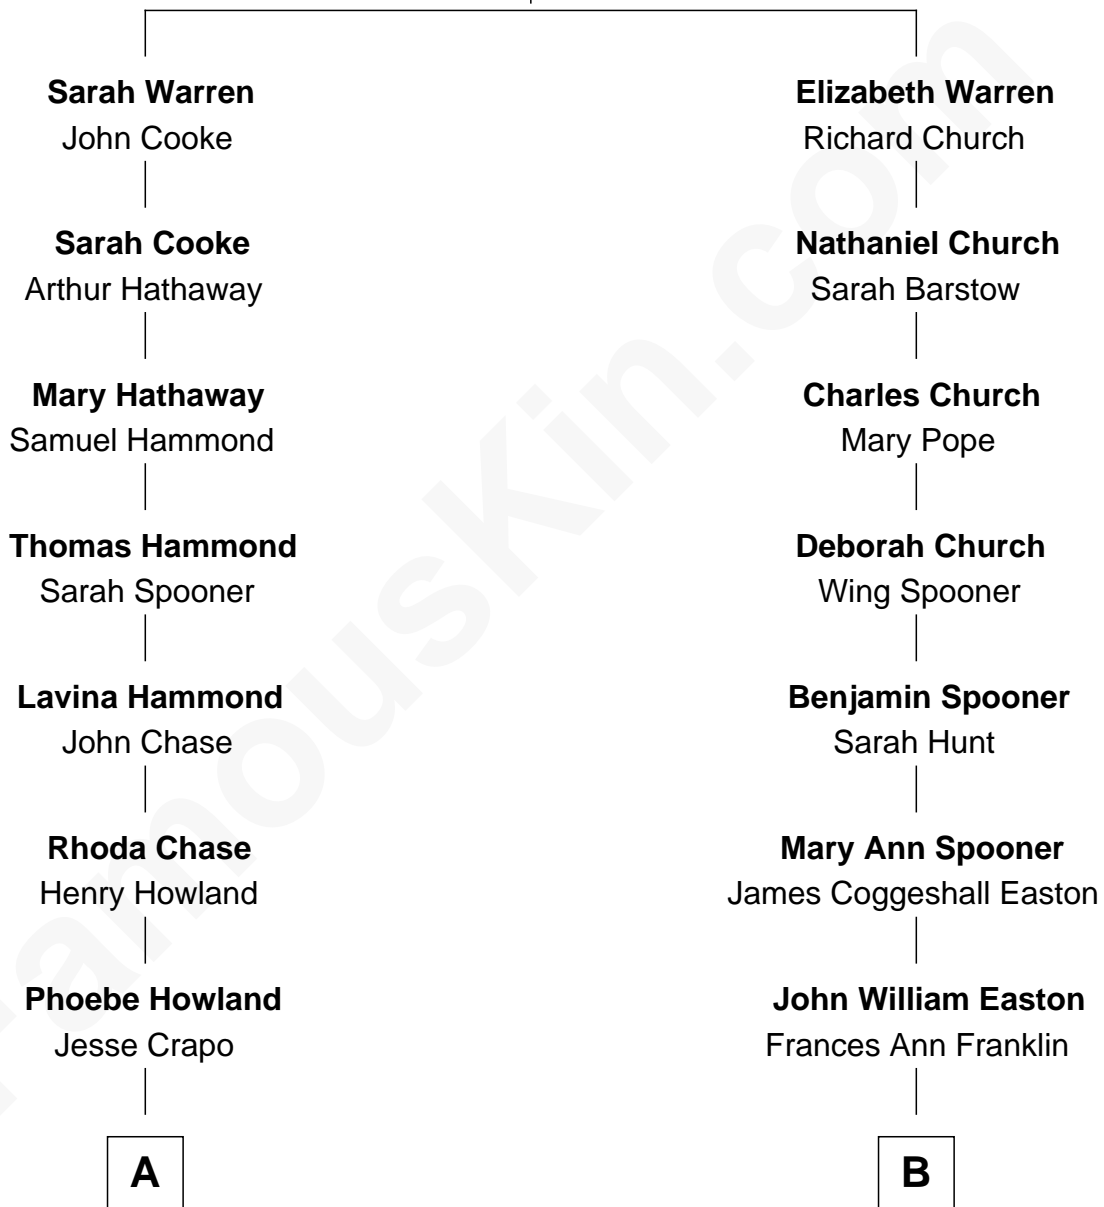

FamousKin.com

Relationship Chart of

William Durant

Co-Founder of General Motors and Founder of Frigidaire

9th cousin 1 time removed of

Marilyn Monroe

Actress, Model, and Singer

Richard Warren
Elizabeth Walker

A

Henry Howland Crapo

Mary Anne Slocum

Rebecca Folger Crapo

William Clark Durant

William Durant

Co-Founder of General Motors

B

Elizabeth Cutting Easton

William Congdon Tennant

Elizabeth Easton Tennant

Frederick Almy Gifford

Charles Stanley Gifford

Gladys Pearl Monroe

Marilyn Monroe

Actress, Model, and Singer