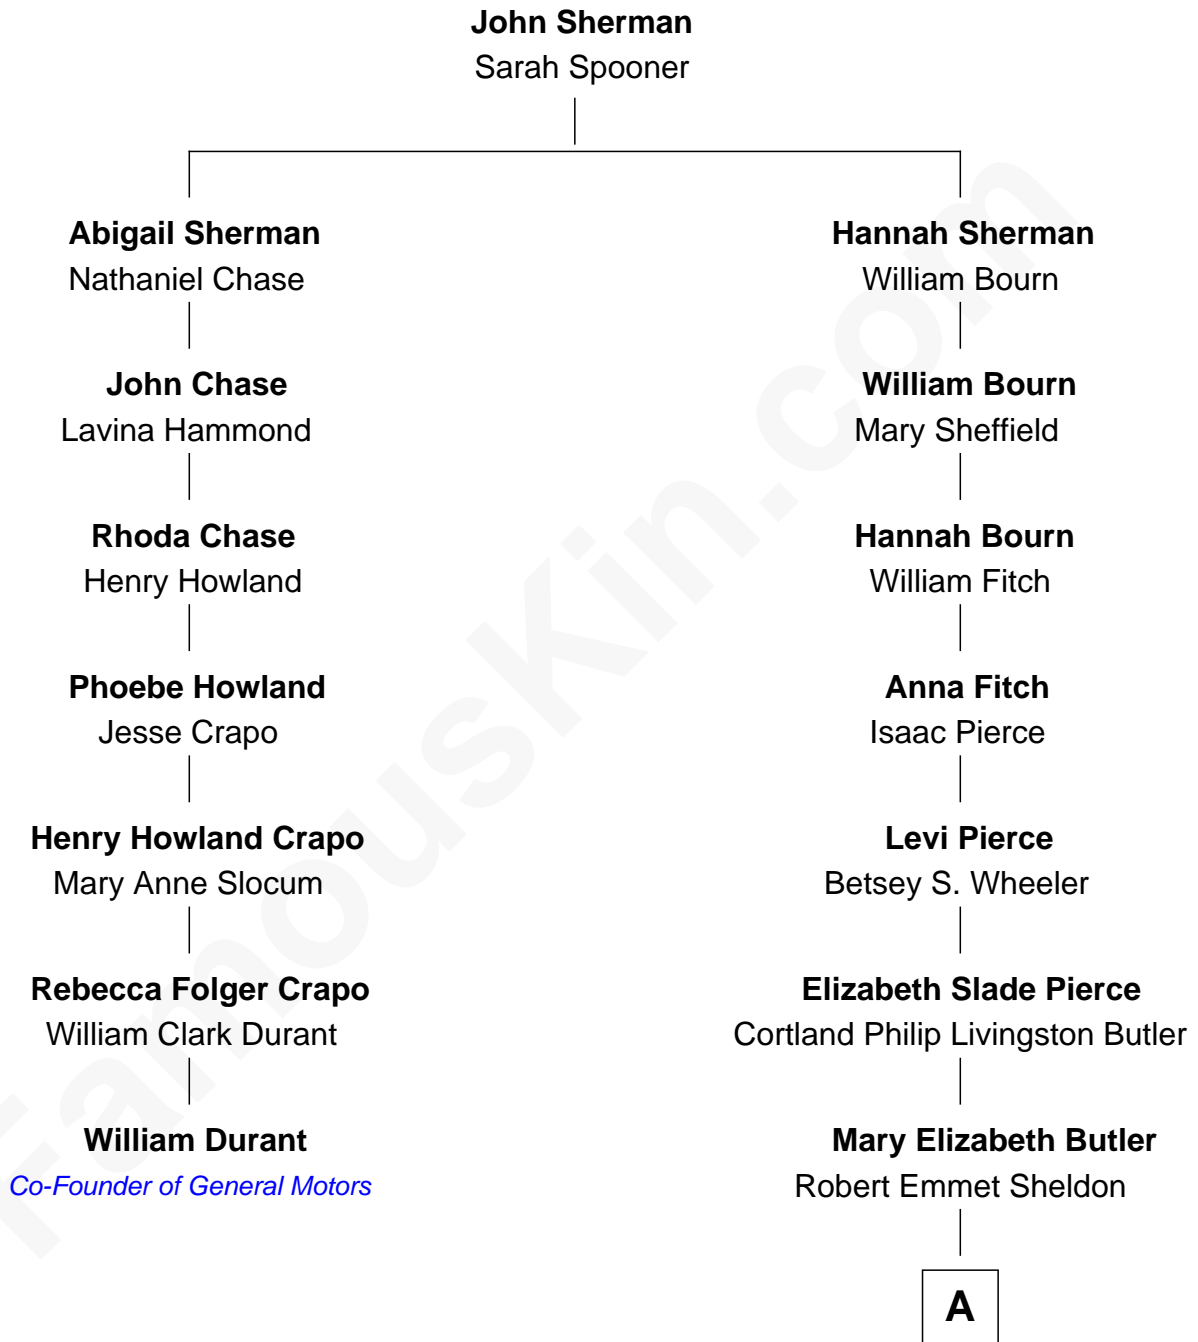

FamousKin.com

Relationship Chart of

William Durant

Co-Founder of General Motors and Founder of Frigidaire

6th cousin 3 times removed of

George H. W. Bush
41st U.S. President

A

Flora Sheldon
Samuel Prescott Bush

Prescott Sheldon Bush
Dorothy Wear Walker

George H. W. Bush
41st U.S. President

FamousKin.com