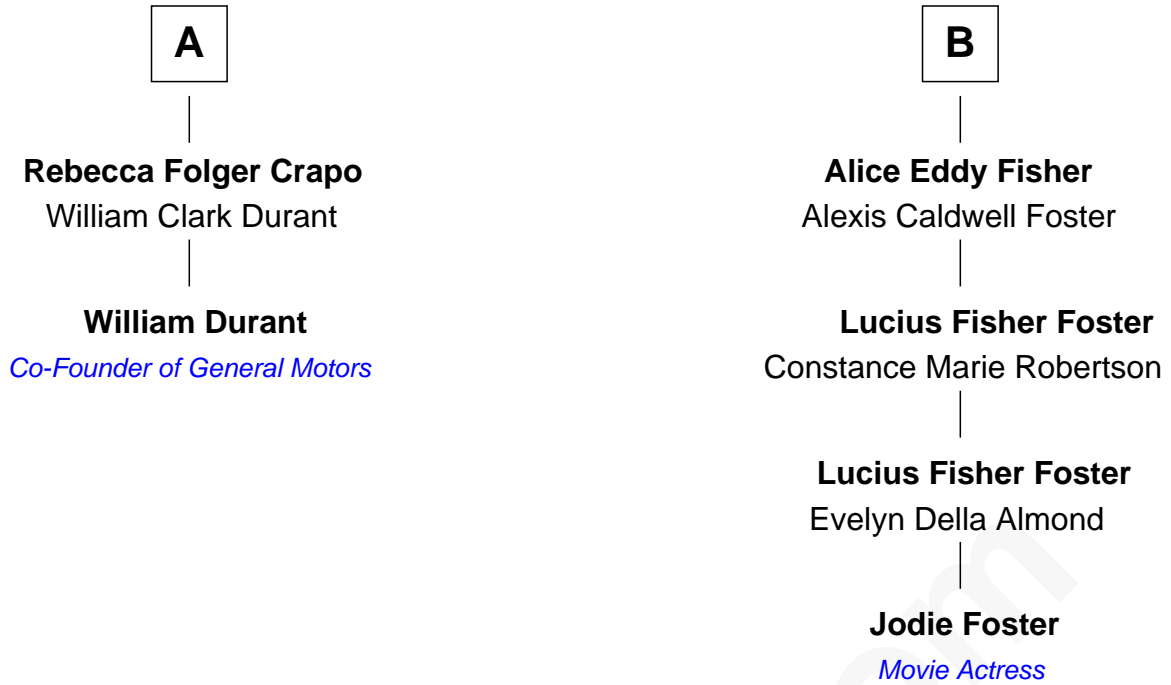

FamousKin.com

Relationship Chart of

William Durant

Co-Founder of General Motors and Founder of Frigidaire

8th cousin 2 times removed of

Jodie Foster
Movie Actress

Joshua Pratt
Bathsheba - - - - -

Hannah Pratt
William Spooner

Sarah Spooner
John Sherman

Abigail Sherman
Nathaniel Chase

John Chase
Lavina Hammond

Rhoda Chase
Henry Howland

Phoebe Howland
Jesse Crapo

Henry Howland Crapo
Mary Anne Slocum

A

Jonathan Pratt
Abigail Wood

Melatih Pratt
Samuel Eddy

Samuel Eddy
Lydia Alden

Samuel Eddy
Anna Morton

David Eddy
Deborah Shaw

Rev. Alfred Eddy
Catharine Harriet Wilcox

Katherine Louise Eddy
Lucius George Fisher

B

Jodie Foster photo by [Alan Light](#) (CC BY 2.0)