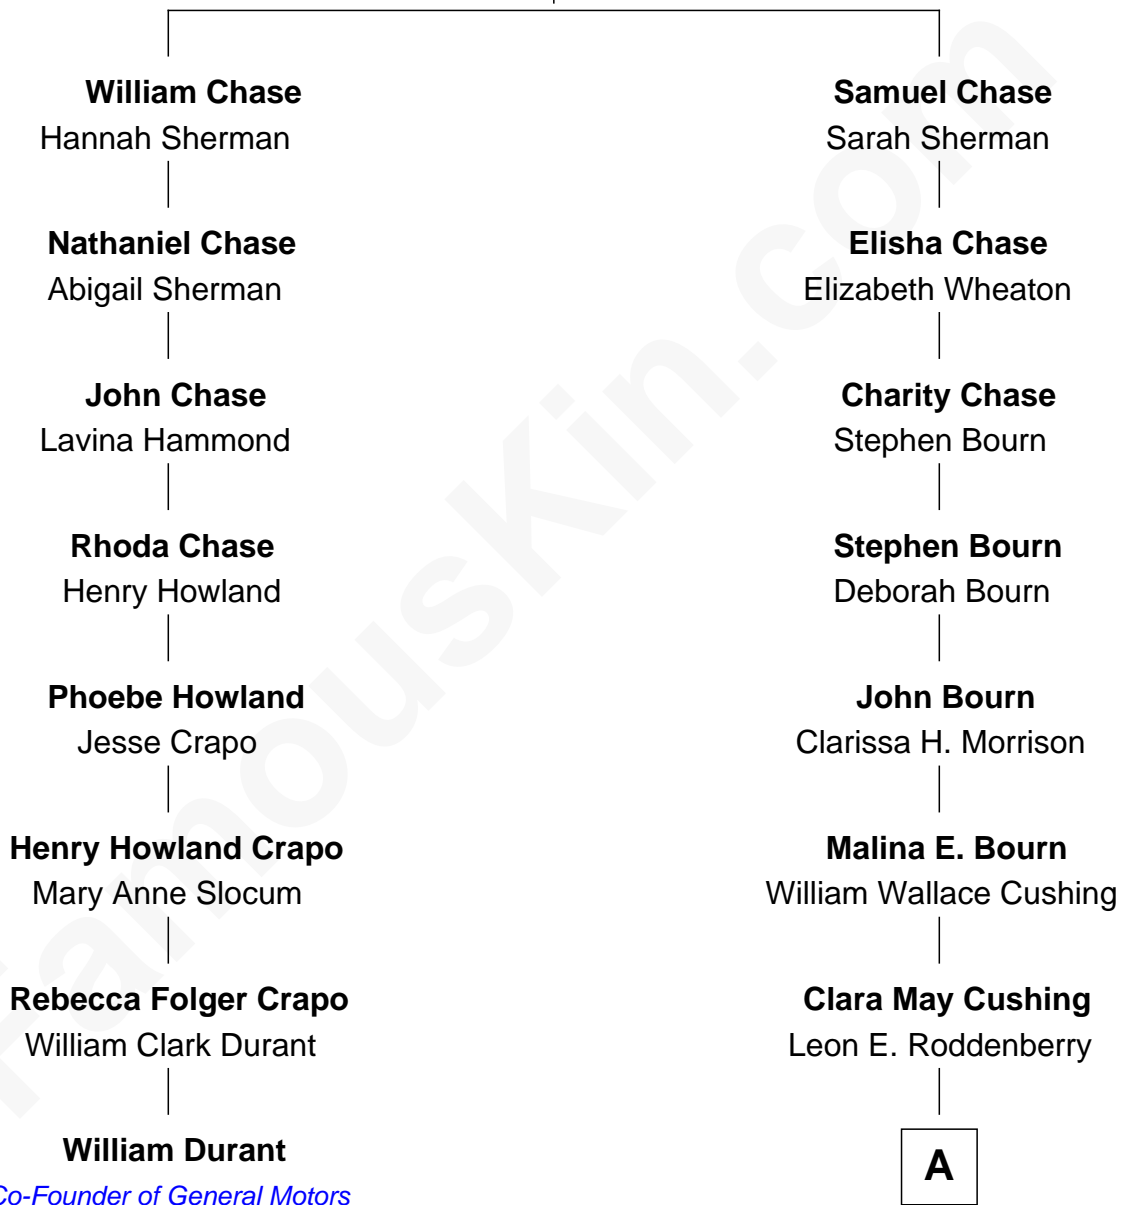

FamousKin.com

Relationship Chart of

William Durant

Co-Founder of General Motors and Founder of Frigidaire

7th cousin 1 time removed of

Gene Roddenberry
Creator of Star Trek

William Chase

A

Eugene Edward Roddenberry

Caroline Glen Golemon

Gene Roddenberry

Creator of Star Trek

FamousKin.com